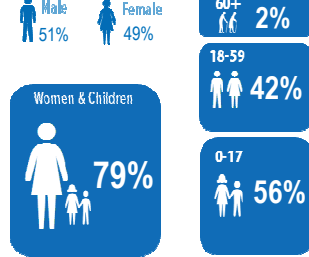

KENYA

Registered refugees and asylum-seekers

as of 31 December 2017

488,415

REGISTERED REFUGEES AND ASYLUM-SEEKERS

HOST LOCATIONS

87%
Living in camps

13%
Living in urban areas

COUNTRIES OF ORIGIN

DEMOGRAPHICS

age and gender

LEGAL STATUS

The boundaries and names shown and the designations used on this map do not imply official endorsement or acceptance by the United Nations.

Sources: UNHCR Kenya. Statistics based on UNHCR's Refugee Registration System, proGres Author: UNHCR Kenya - Data Management Unit Nairobi Feedback: kennaodm@unhcr.org