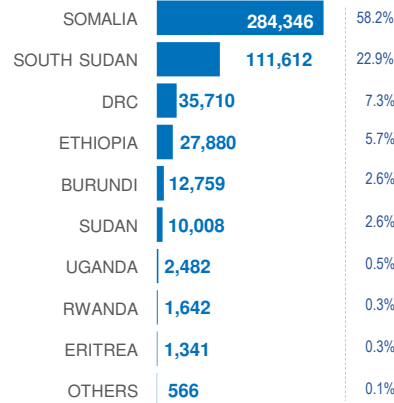

KENYA

Registered refugees and asylum-seekers

as of 31 December 2017

488,415

REGISTERED REFUGEES AND ASYLUM-SEEKERS

HOST LOCATIONS

87%
Living in camps

13%
Living in urban areas

COUNTRIES OF ORIGIN

DEMOGRAPHICS

age and gender

LEGAL STATUS

The boundaries and names shown and the designations used on this map do not imply official endorsement or acceptance by the United Nations.

Sources: UNHCR Kenya. Statistics based on UNHCR's Refugee Registration System, proGres Author: UNHCR Kenya - Data Management Unit Nairobi Feedback: kennaodm@unhcr.org