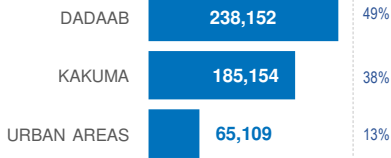

KENYA

Registered refugees and asylum-seekers

as of 31 December 2017

488,415

REGISTERED REFUGEES AND ASYLUM-SEEKERS

HOST LOCATIONS

87%
Living in camps

13%
Living in urban areas