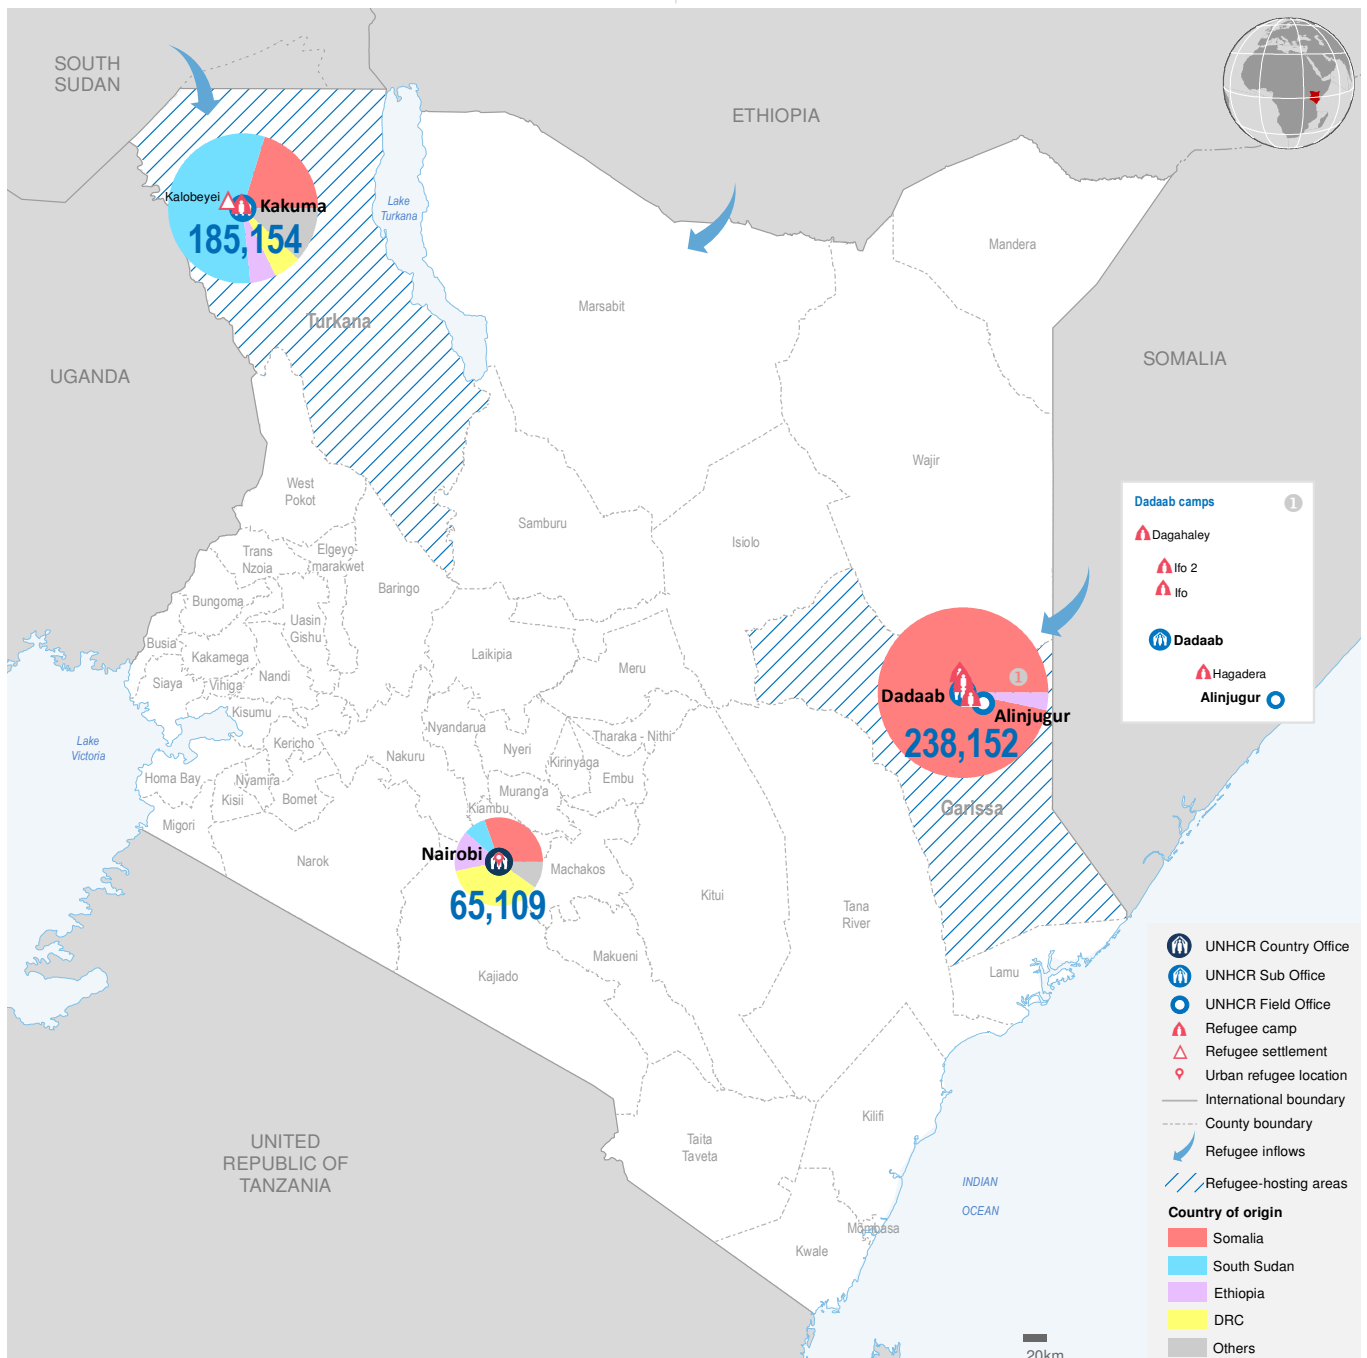

KENYA

Registered refugees and asylum-seekers

as of 31 December 2017

488,415

REGISTERED REFUGEES AND ASYLUM-SEEKERS

HOST LOCATIONS

87%
Living in camps

13%
Living in urban areas

COUNTRIES OF ORIGIN

DEMOGRAPHICS

age and gender

LEGAL STATUS

The boundaries and names shown and the designations used on this map do not imply official endorsement or acceptance by the United Nations.

Sources: UNHCR Kenya. Statistics based on UNHCR's Refugee Registration System, proGres Author: UNHCR Kenya - Data Management Unit Nairobi Feedback: kennaodm@unhcr.org