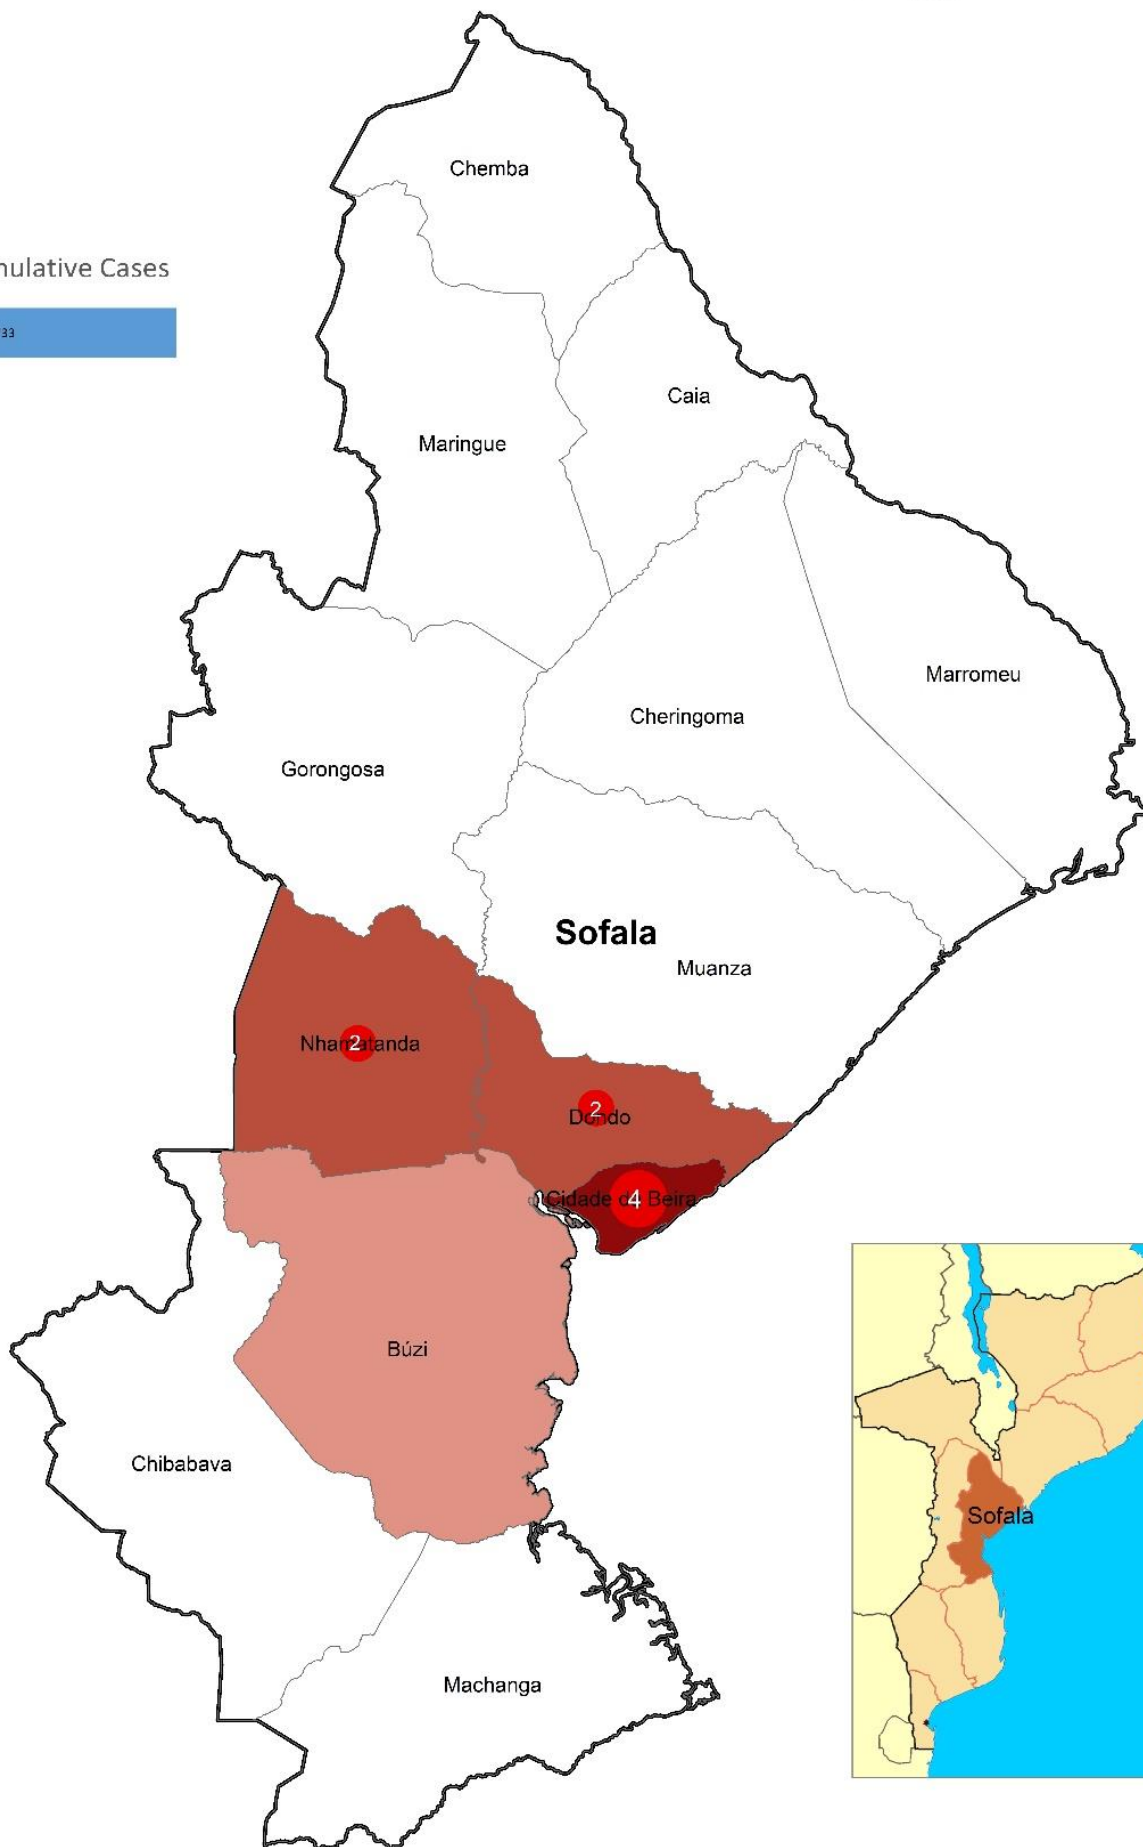

Cumulative Cholera Cases in Sofala: as of 6th May/19

6,735 Cumulative Cases

Cases

Deaths