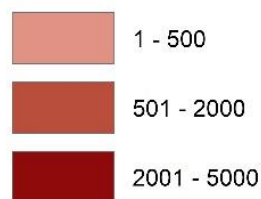

Cumulative Cholera Cases in Sofala: as of 6th May/19

6,735 Cumulative Cases

Cases

Deaths