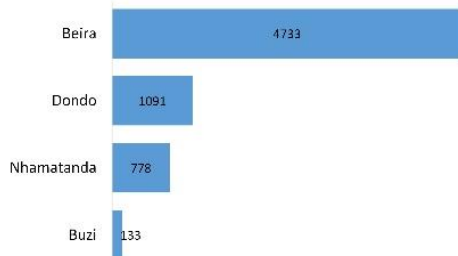

Cumulative Cholera Cases in Sofala: as of 6th May/19

6,735 Cumulative Cases

Cases

Deaths