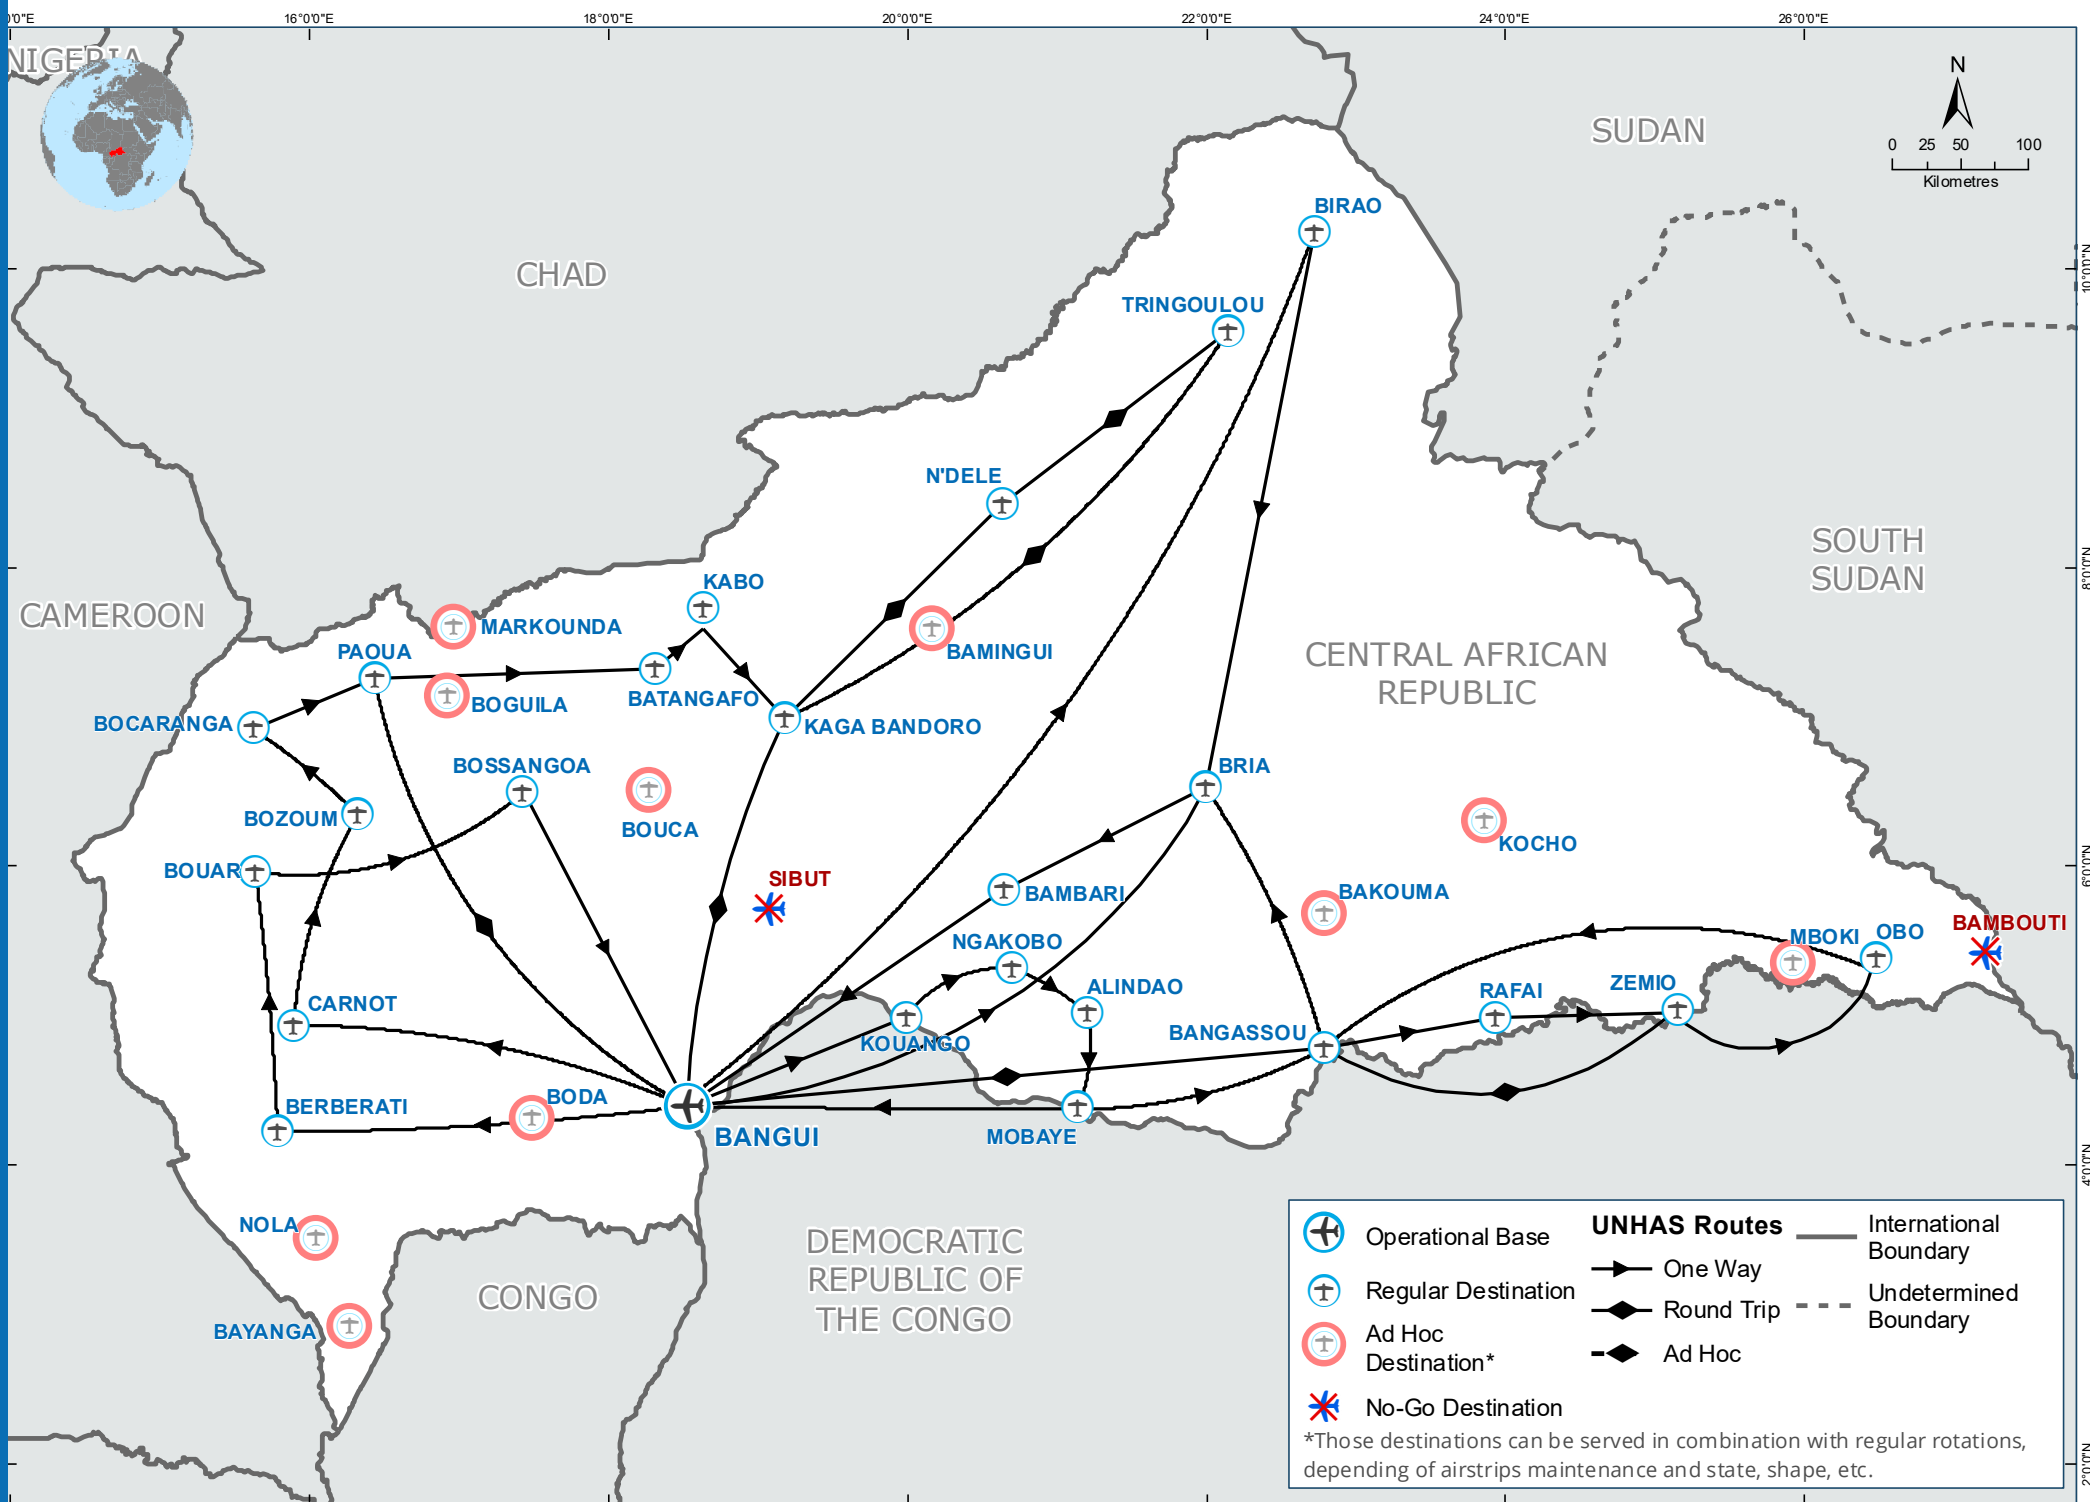

Central African Republic

UNHAS Routes as of September 2018

SAVING LIVES
CHANGING LIVES

World Food Programme

	Operational Base	UNHAS Routes		International Boundary	
	Regular Destination		One Way		Undetermined Boundary
	Ad Hoc Destination*		Round Trip		Ad Hoc
	No-Go Destination				

*Those destinations can be served in combination with regular rotations, depending of airstrips maintenance and state, shape, etc.