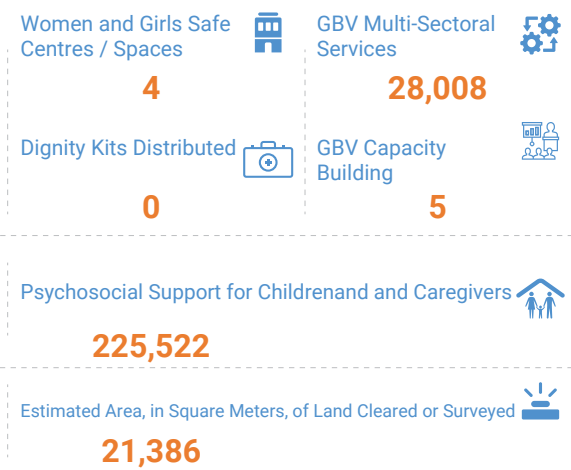

POPULATION

RESPONSE

AGE AND GENDER

ASSISTANCE MONTHLY TREND

PARTNERSHIPS

INDIVIDUALS REACHED PER ACTIVITY

General Protection

Women Protection

PRESENCE PER GOVERNORATE

INDIVIDUALS REACHED VS TARGETED

REACHED PER DISTRICT SEVERITY SCORE

PARTNERS

	General Protection	Child Protection	Women Protection	Mine Action
Al Hudaydah	OHCHR, UNHCR, DRC, MDF, SDHGF	DRC, MOSAL	AOBWC, BestFF, CSSW, DEEM, SRA, YWU	YEMAC
Hajjah	OHCHR, UNHCR, ADRA, INTERSOS, NRC, ADO, JAHHD, RADF	DRC, MOSAL	INTERsos, ALAMAL, BestFF, YWU	
Al Mahwit		INTERsos, MOSAL	AOBWC, YWU	
Raymah		MOSAL	AOBWC, RFDH	