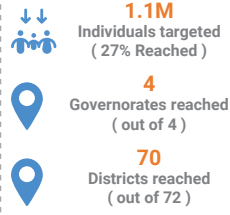

POPULATION

RESPONSE

AGE AND GENDER

ASSISTANCE MONTHLY TREND

PARTNERSHIPS

INDIVIDUALS REACHED PER ACTIVITY

General Protection

Women Protection

PRESENCE PER GOVERNORATE

INDIVIDUALS REACHED VS TARGETED

REACHED PER DISTRICT SEVERITY SCORE

PARTNERS

	General Protection	Child Protection	Women Protection	Mine Action
Al Hudaydah	OHCHR, UNHCR, DRC, MDF, SDHGF	DRC, MOSAL	AOBWC, BestFF, CSSW, DEEM, SRA, YWU	YEMAC
Hajjah	OHCHR, UNHCR, ADRA, INTERSOS, NRC, ADO, JAHHD, RADF	DRC, MOSAL	INTERsos, ALAMAL, BestFF, YWU	
Al Mahwit		INTERsos, MOSAL	AOBWC, YWU	
Raymah		MOSAL	AOBWC, RFDH	