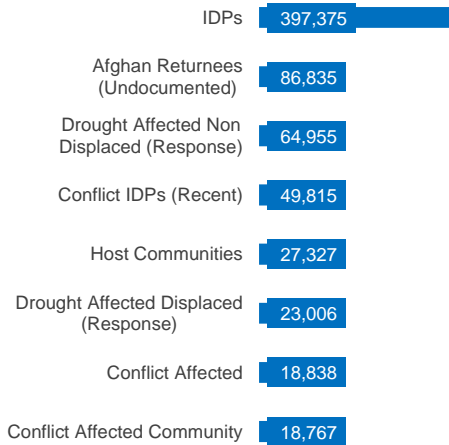

DEMOGRAPHICS

738,334

Individuals reached through specialized protection services including child protection, gender-based violence, housing, land and property, and mine action

AGE AND GENDER BREAKDOWN

33% of the population reached are women and girls and 38% are children

POPULATION GROUPS

SUB-CLUSTERS

Protection IMU afgkaimu@unhcr.org

MONTHLY REPORT | 2019

GENERAL PROTECTION

CHILD PROTECTION

GENDER-BASED VIOLENCE

MINE ACTION