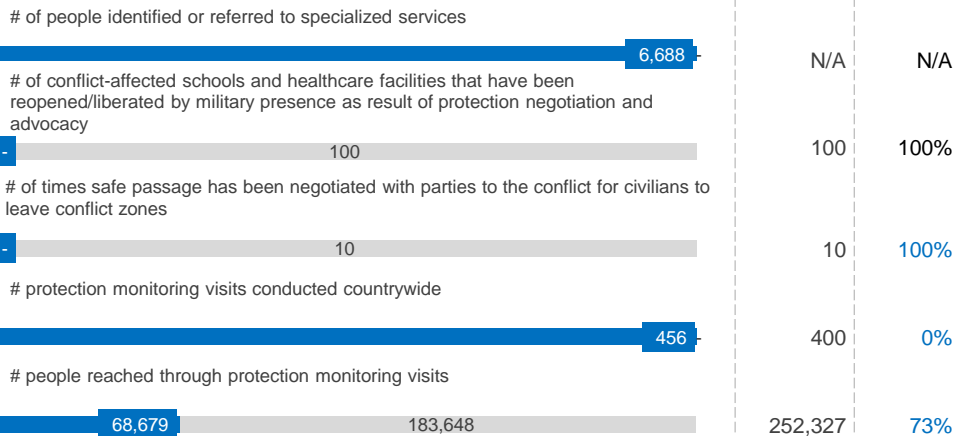

DEMOGRAPHICS

738,334

Individuals reached through specialized protection services including child protection, gender-based violence, housing, land and property, and mine action

AGE AND GENDER BREAKDOWN

33% of the population reached are women and girls and 38% are children

POPULATION GROUPS

SUB-CLUSTERS

Protection IMU afgkaimu@unhcr.org

MONTHLY REPORT | 2019

GENERAL PROTECTION

CHILD PROTECTION

GENDER-BASED VIOLENCE

MINE ACTION