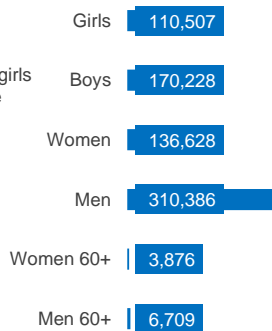

DEMOGRAPHICS

738,334

Individuals reached through specialized protection services including child protection, gender-based violence, housing, land and property, and mine action

AGE AND GENDER BREAKDOWN

33% of the population reached are women and girls and 38% are children