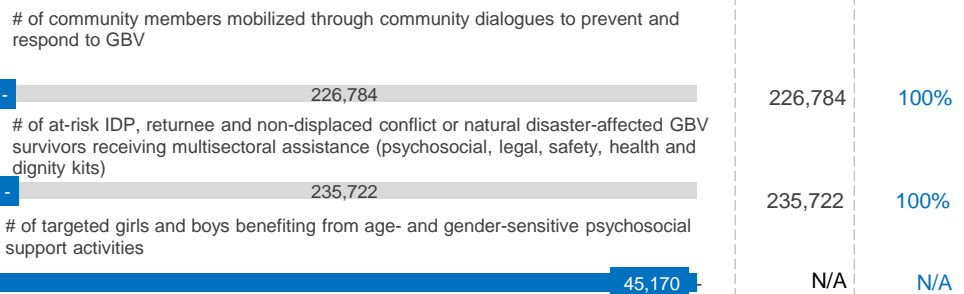

DEMOGRAPHICS

738,334

Individuals reached through specialized protection services including child protection, gender-based violence, housing, land and property, and mine action

AGE AND GENDER BREAKDOWN

33% of the population reached are women and girls and 38% are children

POPULATION GROUPS

SUB-CLUSTERS

Protection IMU afgkaimu@unhcr.org

MONTHLY REPORT | 2019

GENERAL PROTECTION

CHILD PROTECTION

GENDER-BASED VIOLENCE

MINE ACTION