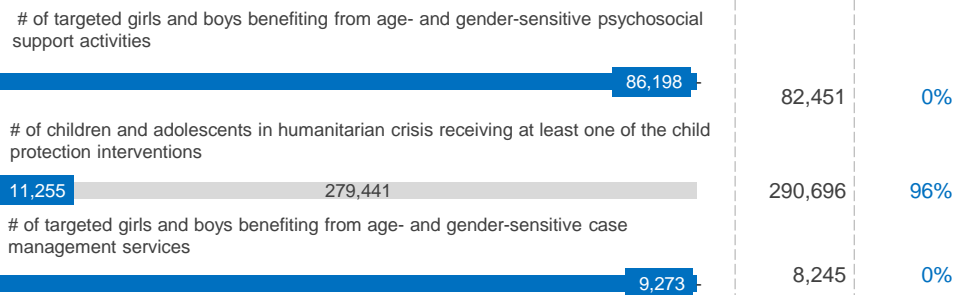

DEMOGRAPHICS

738,334

Individuals reached through specialized protection services including child protection, gender-based violence, housing, land and property, and mine action

AGE AND GENDER BREAKDOWN

33% of the population reached are women and girls and 38% are children

POPULATION GROUPS

SUB-CLUSTERS

Protection IMU afgkaimu@unhcr.org

MONTHLY REPORT | 2019

GENERAL PROTECTION

CHILD PROTECTION

GENDER-BASED VIOLENCE

MINE ACTION