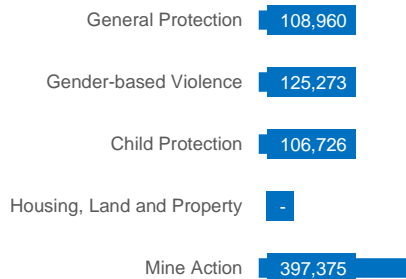

DEMOGRAPHICS

738,334

Individuals reached through specialized protection services including child protection, gender-based violence, housing, land and property, and mine action

AGE AND GENDER BREAKDOWN

33% of the population reached are women and girls and 38% are children

POPULATION GROUPS

SUB-CLUSTERS

Protection IMU afgkaimu@unhcr.org

MONTHLY REPORT | 2019

GENERAL PROTECTION

CHILD PROTECTION

GENDER-BASED VIOLENCE

MINE ACTION