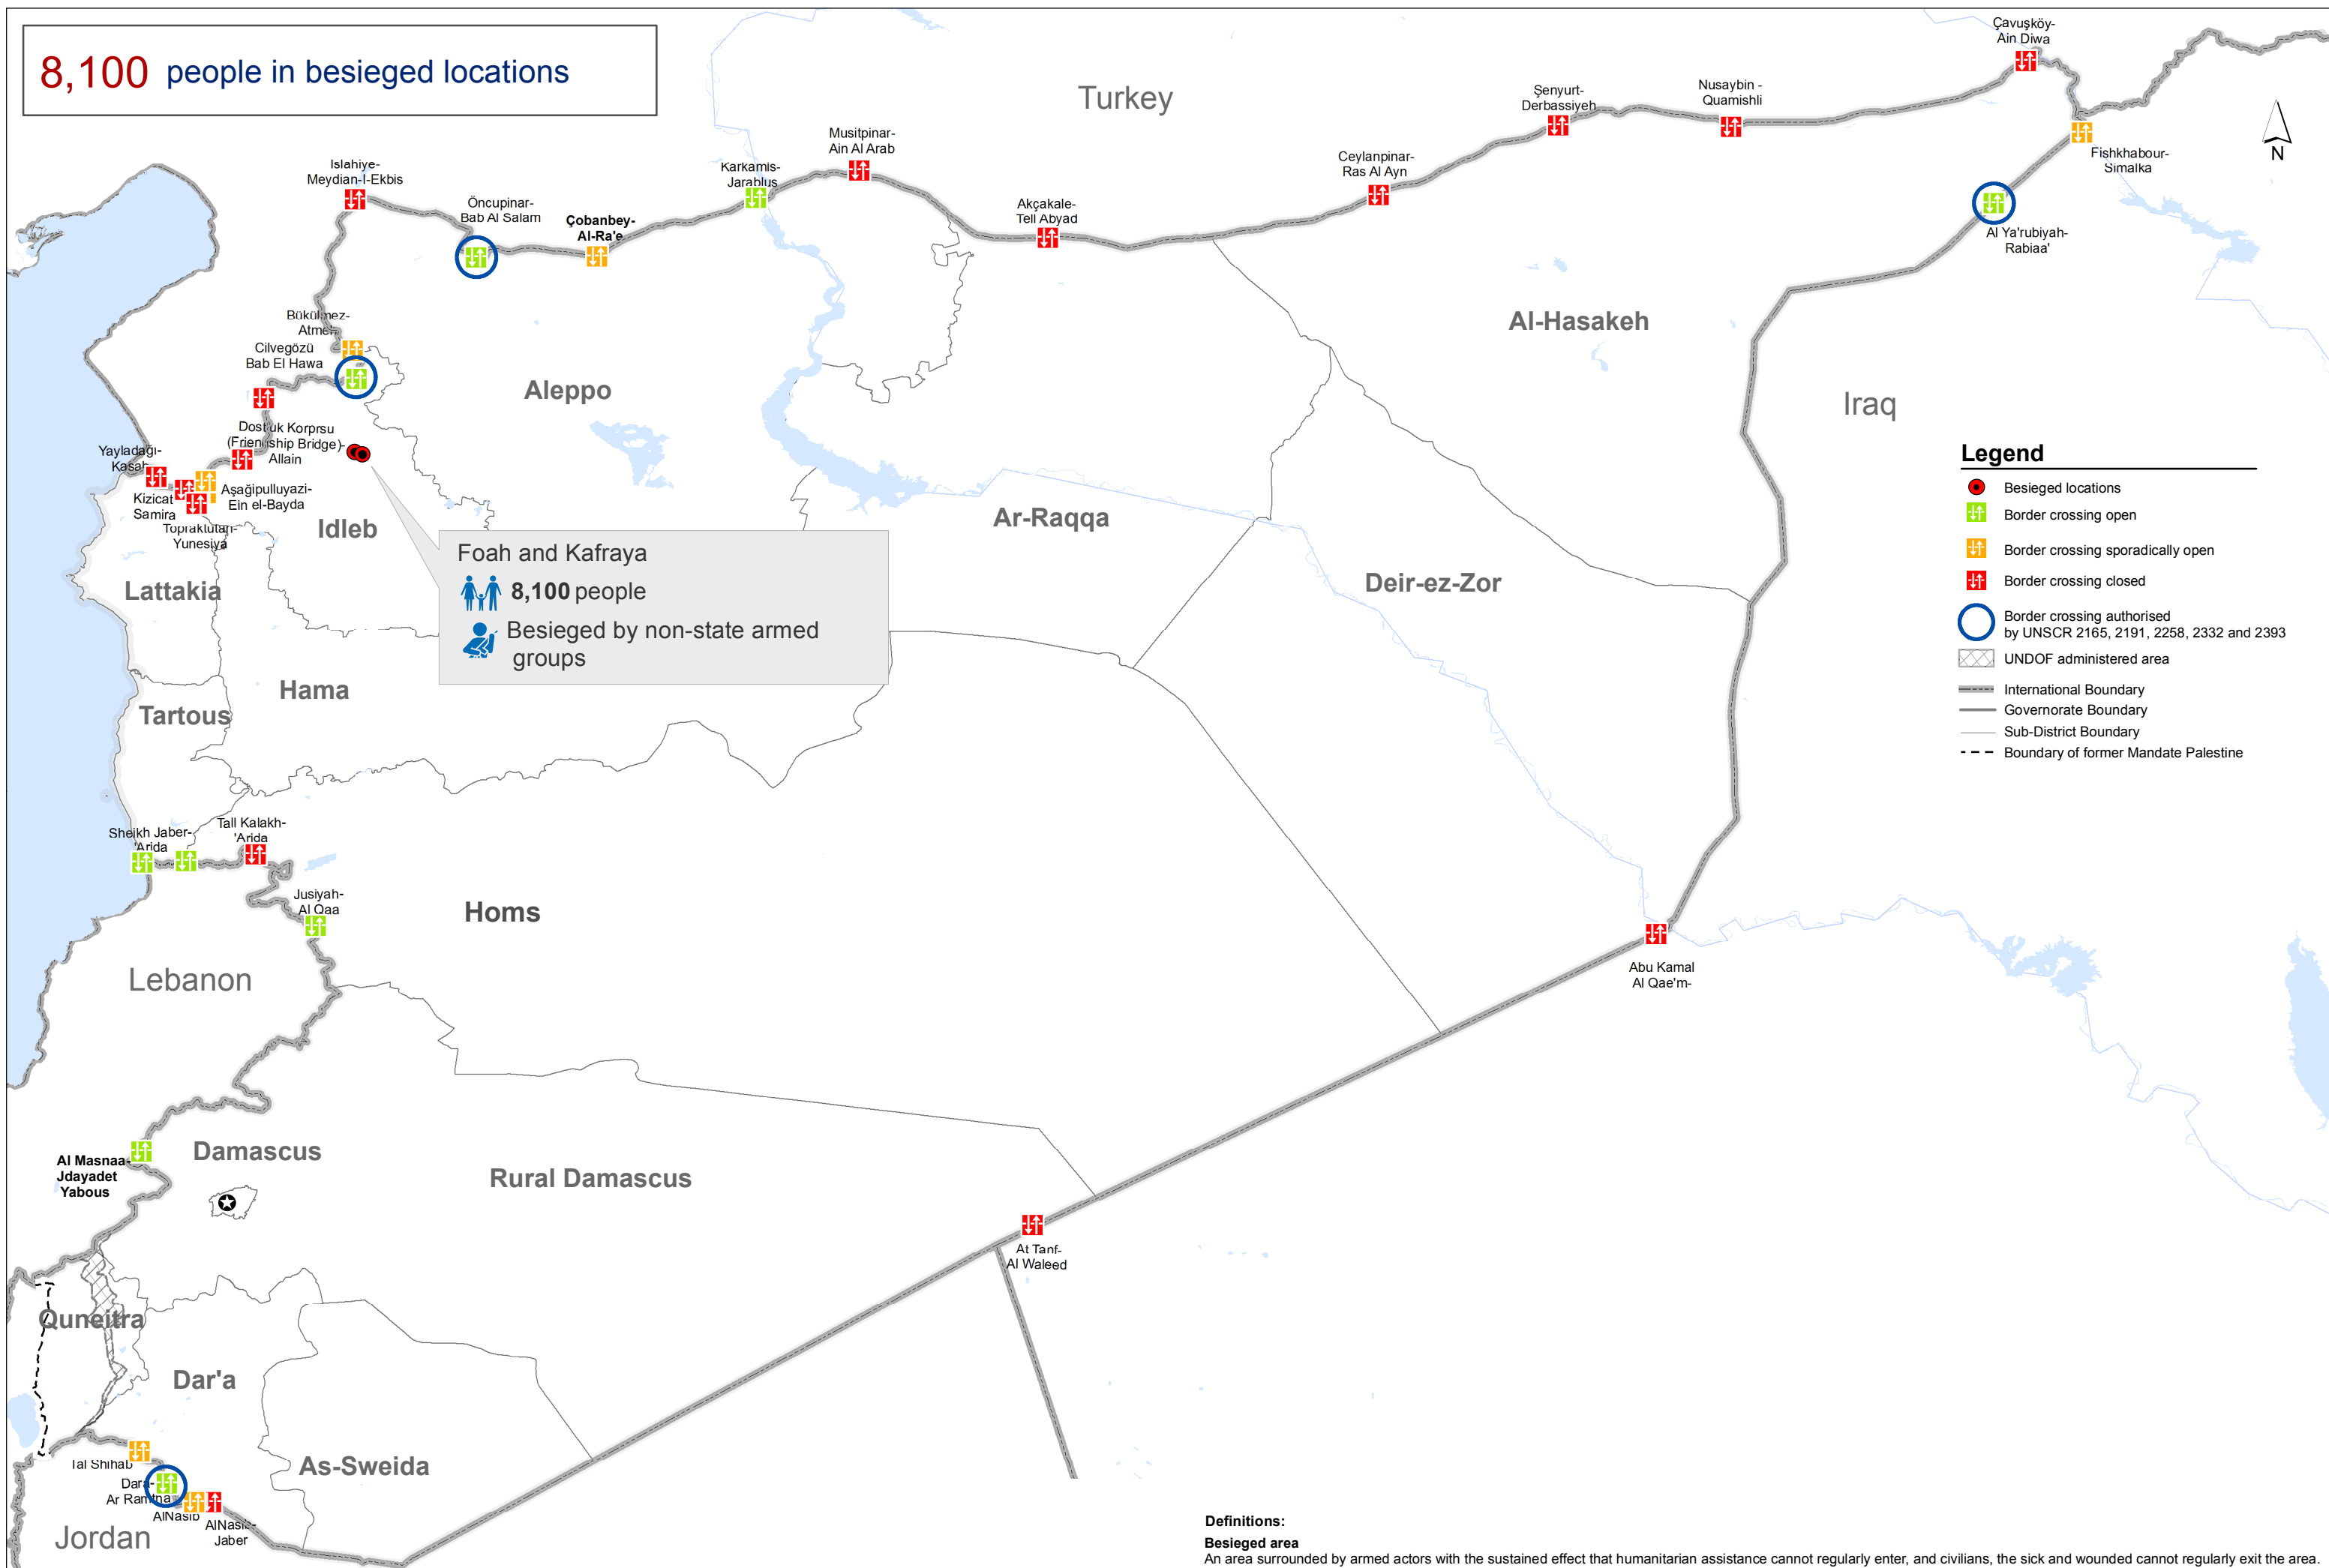

8,100 people in besieged locations

Foah and Kafraya
 8,100 people
 Besieged by non-state armed groups

- Legend**
- Besieged locations
 - Border crossing open
 - Border crossing sporadically open
 - Border crossing closed
 - Border crossing authorised by UNSCR 2165, 2191, 2258, 2332 and 2393
 - UNDOF administered area
 - International Boundary
 - Governorate Boundary
 - Sub-District Boundary
 - Boundary of former Mandate Palestine

Definitions:
Besieged area
 An area surrounded by armed actors with the sustained effect that humanitarian assistance cannot regularly enter, and civilians, the sick and wounded cannot regularly exit the area.