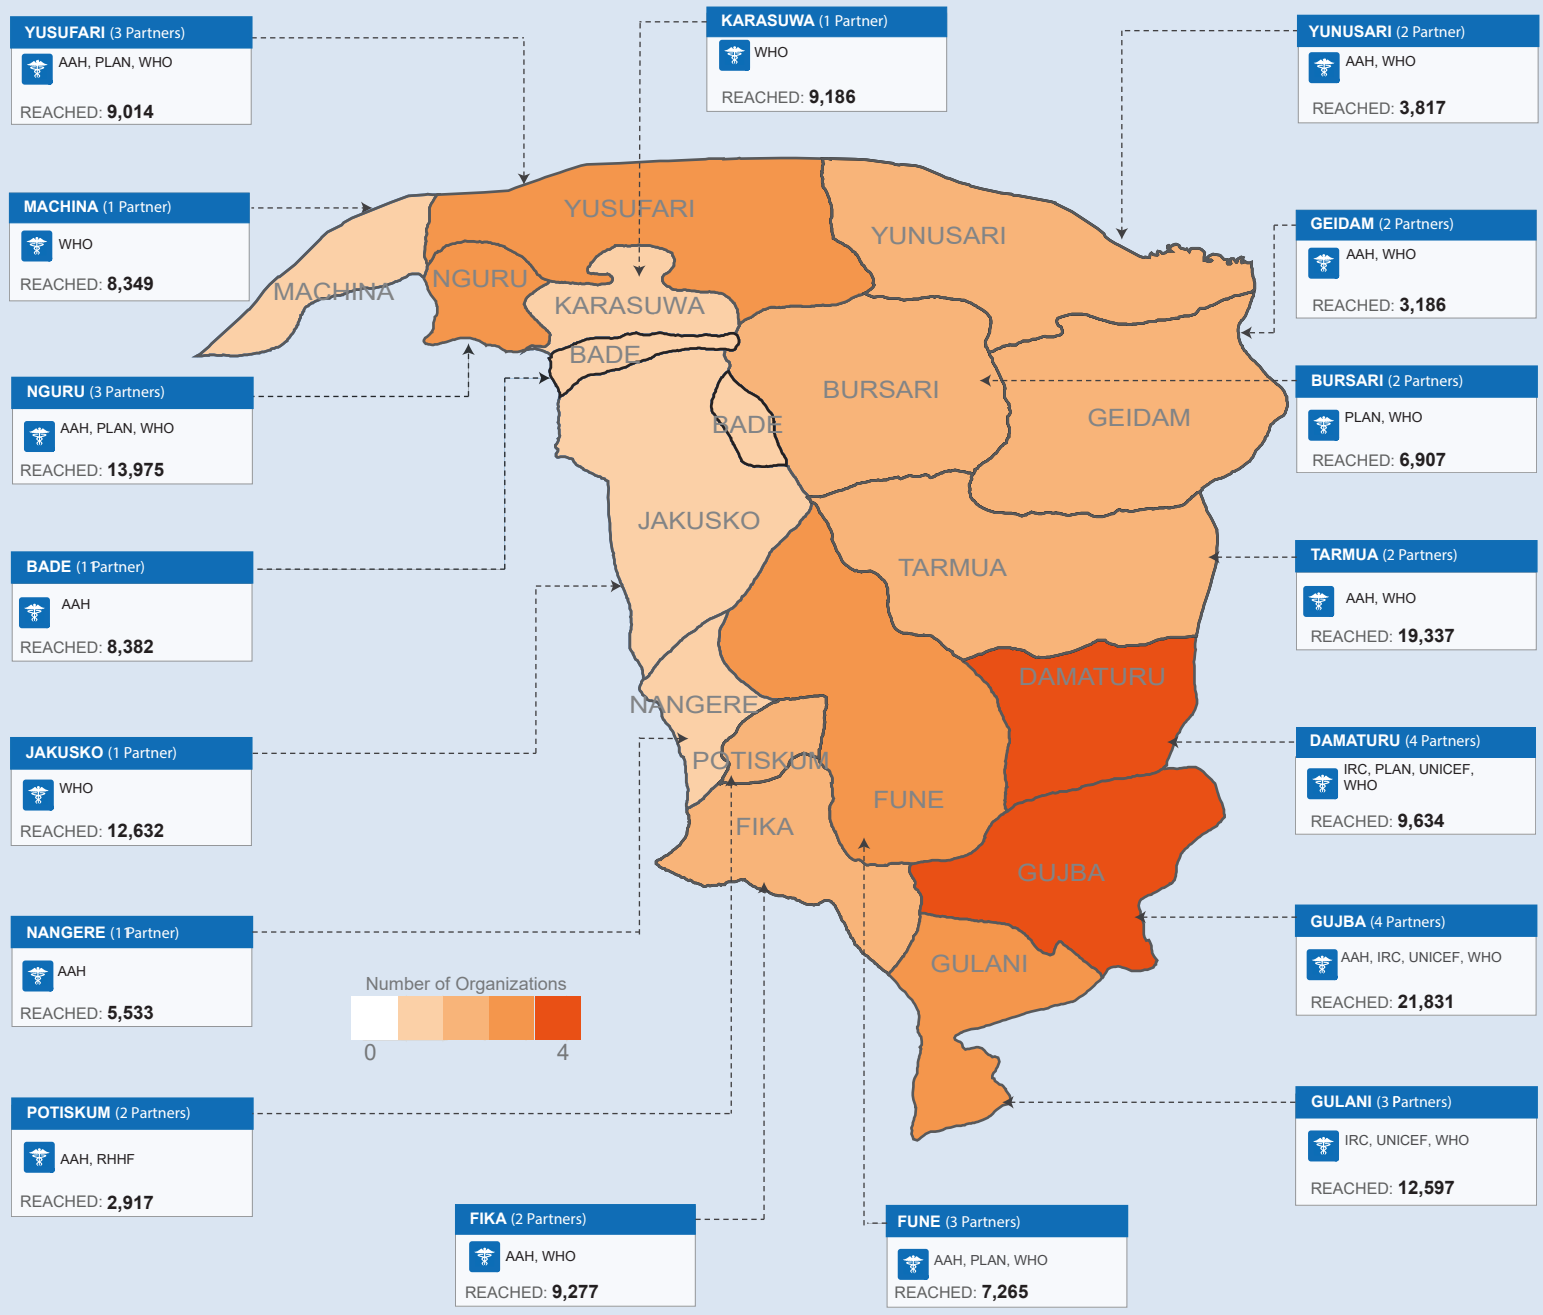

Number of Local Government Area

17

LGAs with ongoing activities

Reporting Partners

06

Partners including International NGOs and UN Agencies

PARTNERS PER TYPE OF ORGANIZATIONS

NGOs/UN Agencies

4/2

People Reached

163,838

Pin/Target

283,312
228,930

BREAKDOWN OF PEOPLE REACHED PER CATEGORY

IDP

813

Returnee

27,394

Host Community

135,631

ORGANIZATION ACRONYMS

AAH	Action Against Hunger
CRS	Catholic Relief Services
FHI 360	Family Health International
IFRC	International Federation of Red Cross
IRC	International Rescue Committee
MSF - Spain	Medecin Sans Frontieres Spain
UNFPA	United Nations Population Fund
UNICEF	United Nations Children's Education Fund
WHO	World Health Organization

YOBE

- Number of Individuals Displaced by Insurgency: **156,437**
- Estimated Number of IDPs: **156,437**

* DTM baseline assessment round XXXVI