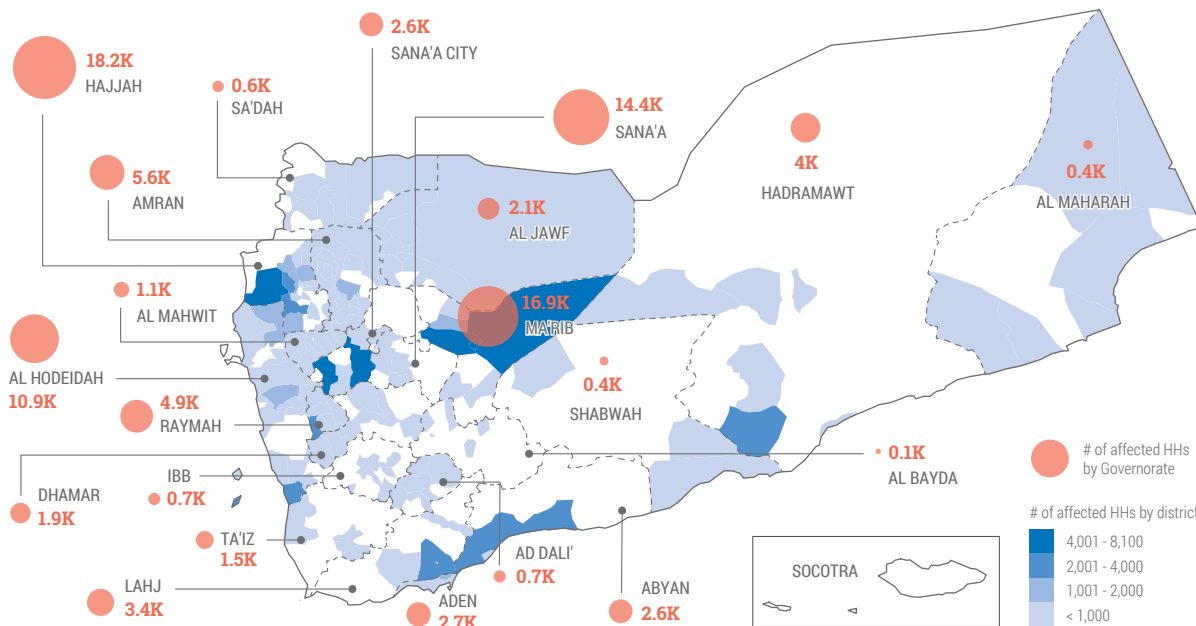

NUMBER OF AFFECTED HOUSEHOLDS (HHs)

95,599

NUMBER OF DEATHS

44

AFFECTED GOVERNORATES

21

AFFECTED DISTRICTS

189

### Situation Overview

Yemen has been hard-hit by heavy rains and flooding this year. Heavy rains first hit the country in April, more rainfall followed in June – mainly in southern and eastern governorates – and continued in July intensifying at the end of the month and into August. Hajjah Governorate was again hit by heavy rainfall in mid-September. The rains and flooding have caused devastation, resulting in deaths and injuries, destroying homes and shelters, damaging infrastructure, spoiling crops and killing livestock. The lives of tens of thousands of people, many of them already displaced, have been disrupted. Partners report that nearly 96,000 families were affected in 189 districts in 19 governorates, and that 44 people died as a result of the rains and flooding. Marib, Hajjah, Al Hudaydah, and Sana'a governorates and Sana'a City were particularly badly affected. Partners across the country provided emergency support and continue to respond to the needs of affected populations.

### ADEN HUB

GOVERNORATES  
9

DISTRICTS  
59

### AL HODEIDAH HUB

DEATHS  
43

GOVERNORATES  
4

DISTRICTS  
48