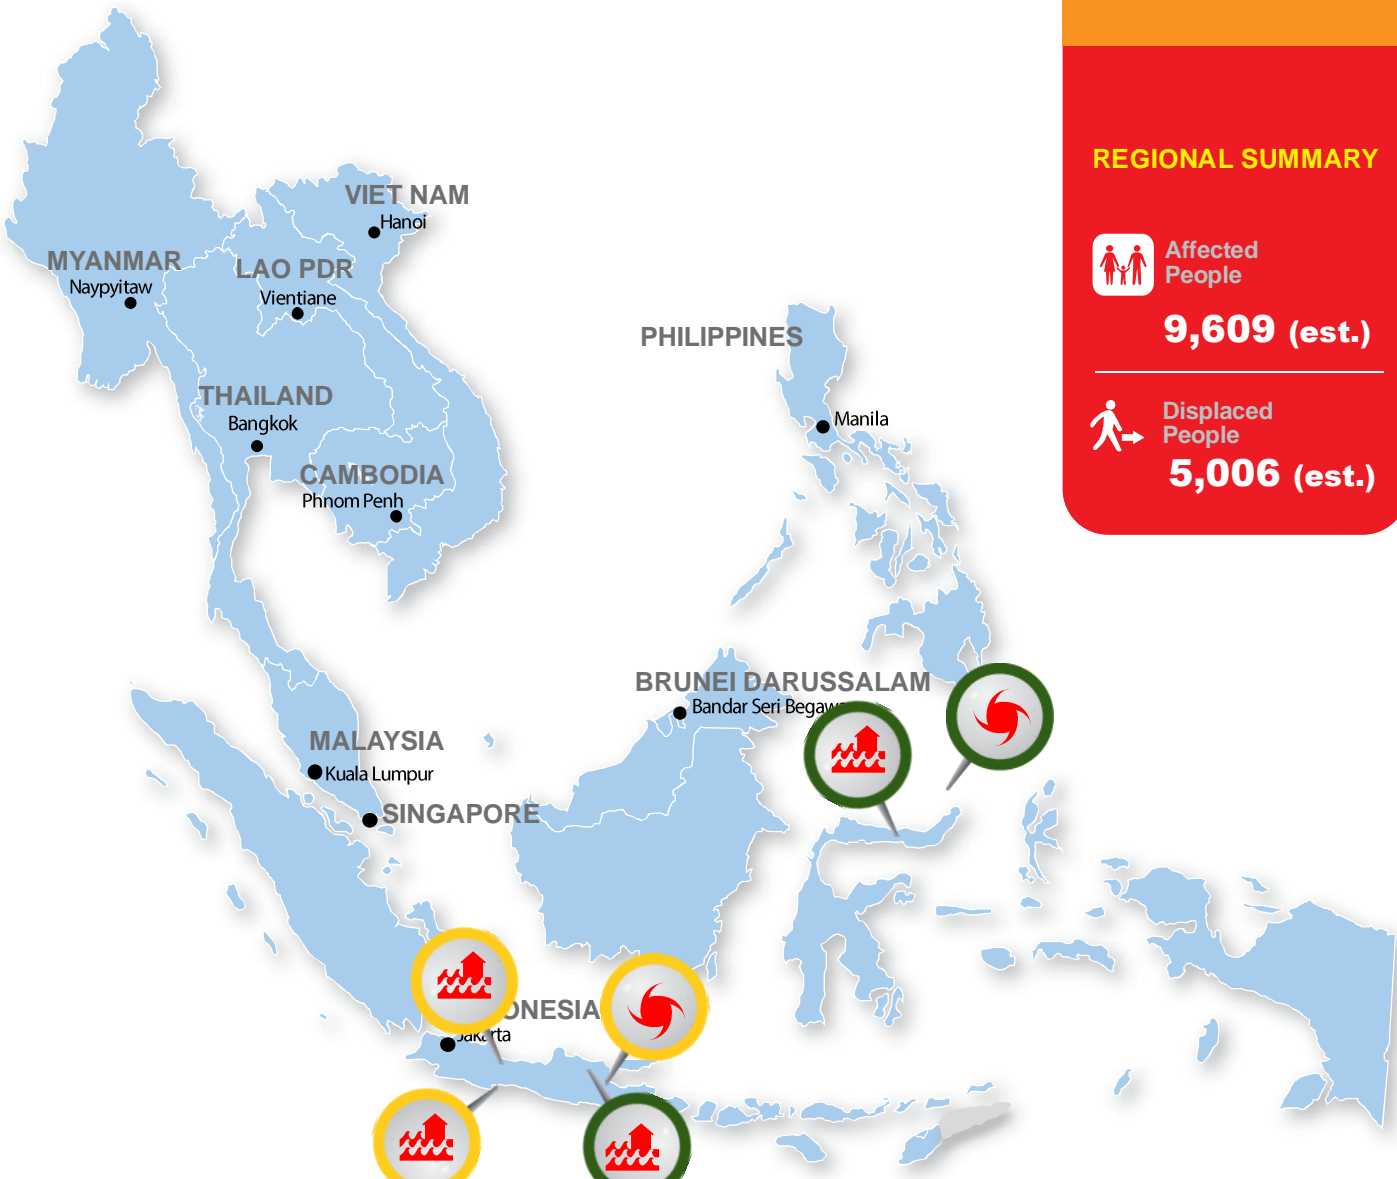

REGIONAL SUMMARY

Affected People

9,609 (est.)

Displaced People

5,006 (est.)

● 0 - 1K people affected
● 1K - 10K people affected
● 10 K - 100 K people affected
● More than 100K people affected

INDONESIA

Flood

Flood still affecting many districts in Indonesia. The recent flood in Brebes, Central Java Province has forced 4,950 people to evacuate. About 1,000 houses were also reportedly inundated.

In Cilacap, Central Java Province, the flood has affected 381 families

and submerged 371 houses. 56 people had to stay inside evacuation centre.

Flood also inundated 175 houses in Bojonegoro, East Java Province.

Subsequently, 148 people and 35 houses were affected by flood in North Gorontalo, Gorontalo Province.

Wind

Whirlwind hit two sub-districts in Sidoarjo, East Java Province. Consequently, 449 houses were reportedly damaged by the strong wind.

Strong wind also damaged 65 houses in Sangihe, North Sulawesi. 73 families were reportedly affected.

SOURCE

DISCLAIMER

These will include: Drought, Flood, Earthquake, Tsunami, Volcano, Wind, Landslide and Storm.

These of boundaries, geographic names and related data shown are not warranted to be error free or implying official endorsement from ASEAN Member State.