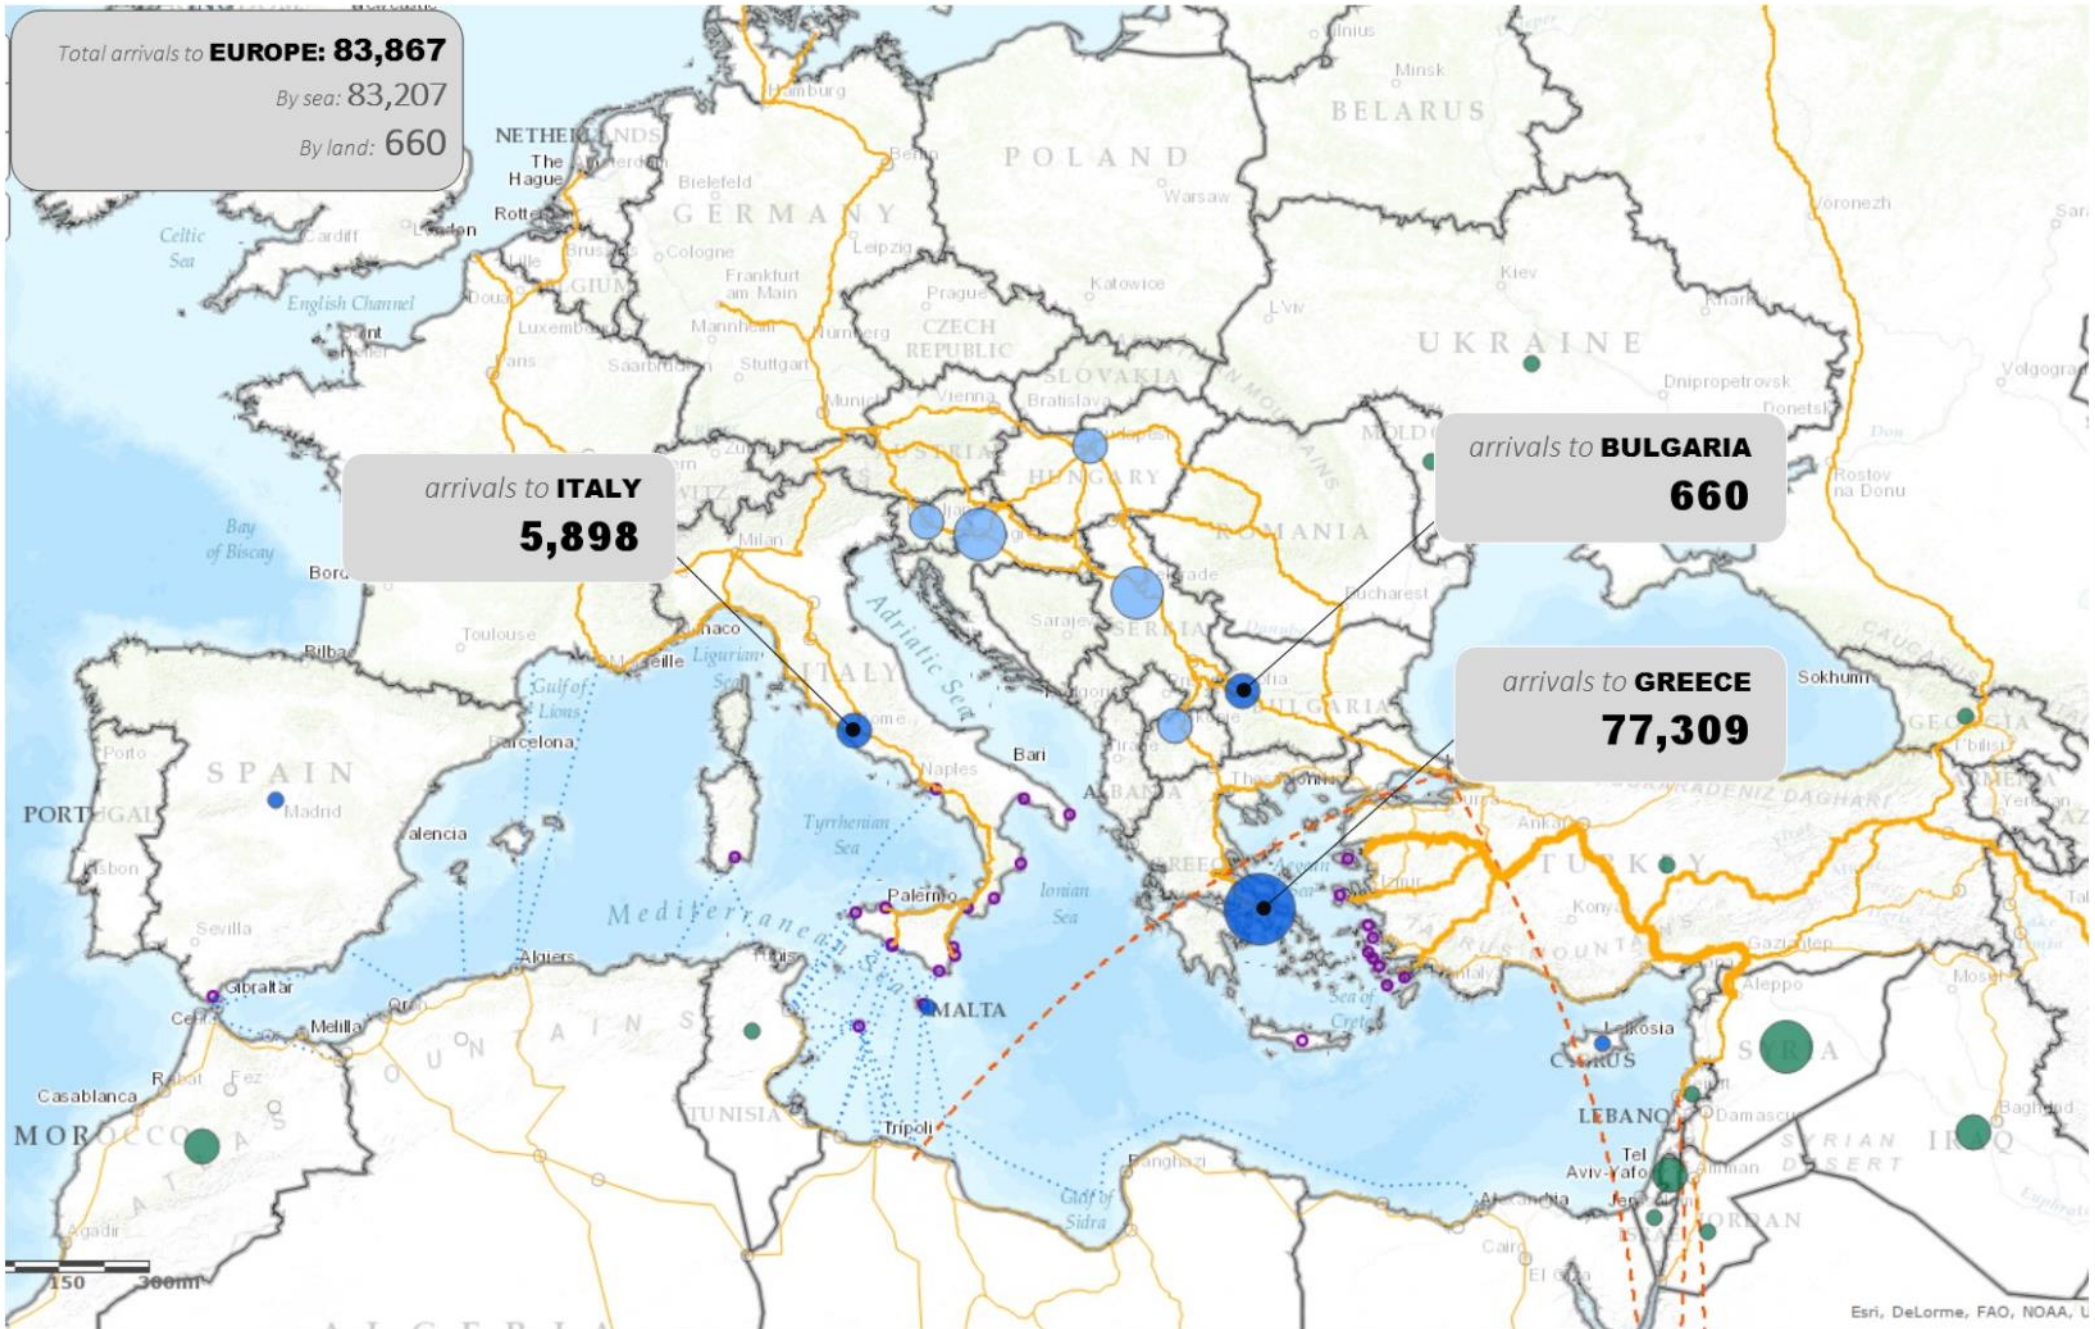

OVERVIEW: MIGRANT FLOWS TO EUROPE

Registered and reported arrivals to Greece, Italy and Bulgaria 🌐 From 01 January 2016 to 10 February 2016

Disclaimer: Base Map Source: ESRI. This map is for illustration purposes only. Names and boundaries on this map do not imply official endorsement or acceptance by IOM.

OVERVIEW: MIGRANT FLOWS TO EUROPE

Registered and reported arrivals to FYROM, Serbia, Croatia, Slovenia and Hungary 📍 From 01 January 2016 to 10 February 2016

Disclaimer: Base Map Source: ESRI. This map is for illustration purposes only. Names and boundaries on this map do not imply official endorsement or acceptance by IOM.