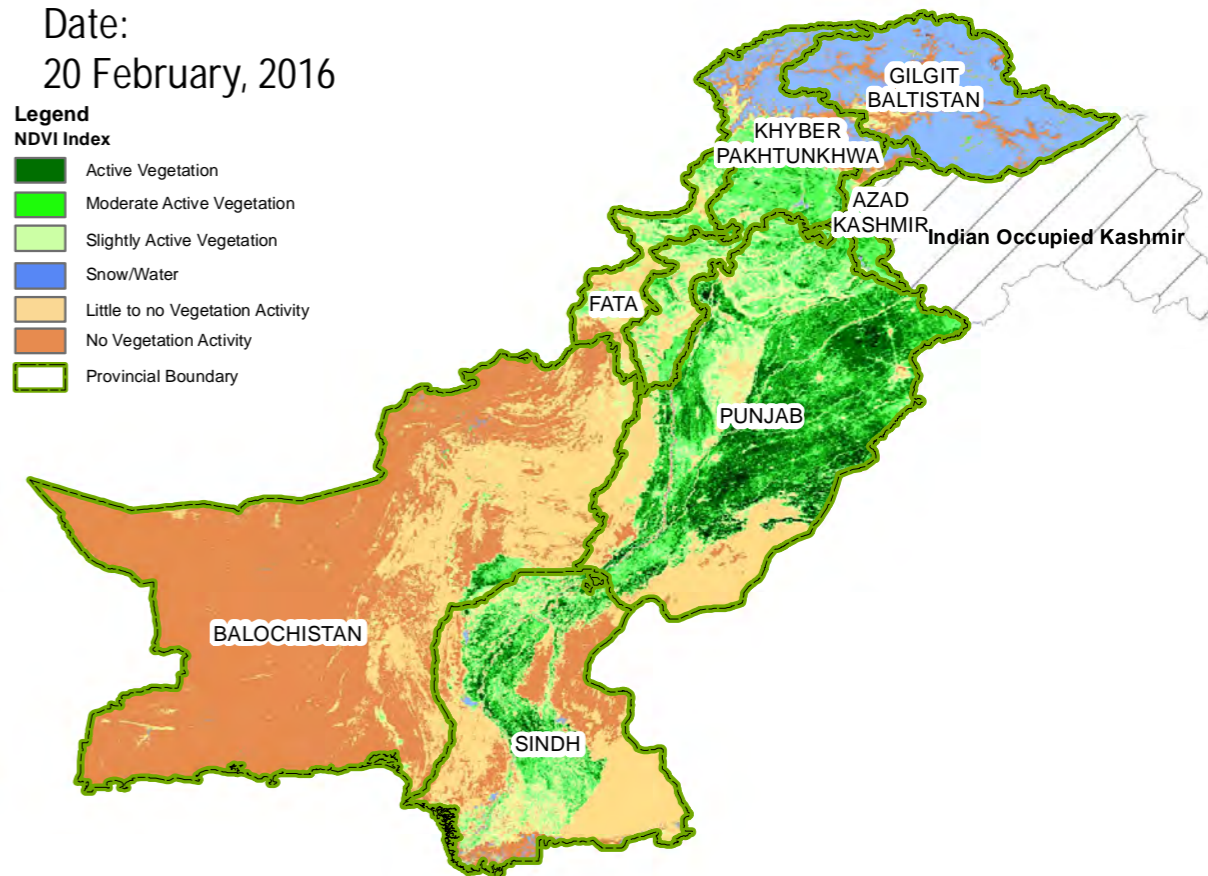

Vegetation Analysis Map of Pakistan

20 February , 2017

Date:
20 February, 2017

- Legend**
NDVI Index
- Active Vegetation
 - Moderate Active Vegetation
 - Slightly Active Vegetation
 - Snow/Water
 - Little to no Vegetation Activity
 - No Vegetation Activity
 - Provincial Boundary

Date:
20 February, 2016

- Legend**
NDVI Index
- Active Vegetation
 - Moderate Active Vegetation
 - Slightly Active Vegetation
 - Snow/Water
 - Little to no Vegetation Activity
 - No Vegetation Activity
 - Provincial Boundary

Date:
20 September, 2016

- Legend**
NDVI Index
- Active Vegetation
 - Moderate Active Vegetation
 - Slightly Active Vegetation
 - Snow/Water
 - Little to no Vegetation Activity
 - No Vegetation Activity
 - Provincial Boundary

Date:
20 September, 2015

- Legend**
NDVI Index
- Active Vegetation
 - Moderate Active Vegetation
 - Slightly Active Vegetation
 - Snow/Water
 - Little to no Vegetation Activity
 - No Vegetation Activity
 - Provincial Boundary