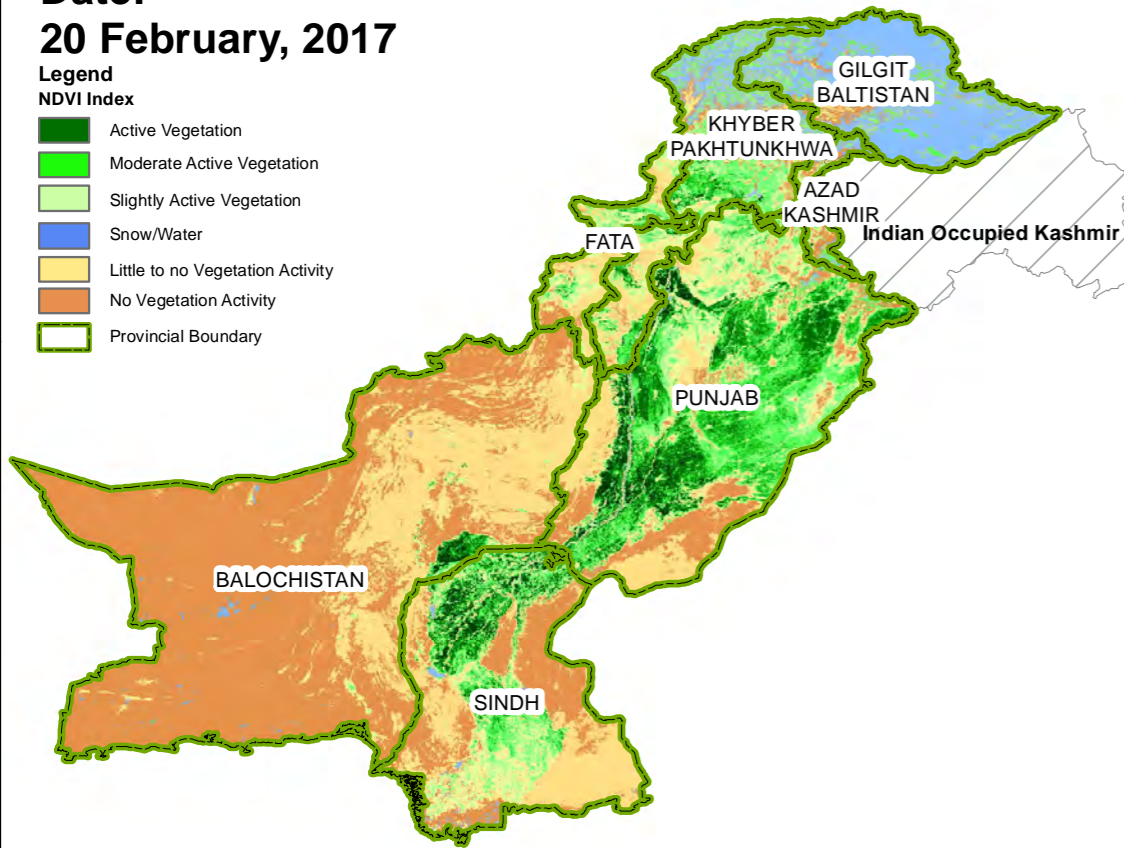

Vegetation Analysis Map of Pakistan

20 February , 2017

Date:
20 February, 2017

- Legend**
NDVI Index
- Active Vegetation
 - Moderate Active Vegetation
 - Slightly Active Vegetation
 - Snow/Water
 - Little to no Vegetation Activity
 - No Vegetation Activity
 - Provincial Boundary

Date:
20 February, 2016

- Legend**
NDVI Index
- Active Vegetation
 - Moderate Active Vegetation
 - Slightly Active Vegetation
 - Snow/Water
 - Little to no Vegetation Activity
 - No Vegetation Activity
 - Provincial Boundary

Date:
20 September, 2016

- Legend**
NDVI Index
- Active Vegetation
 - Moderate Active Vegetation
 - Slightly Active Vegetation
 - Snow/Water
 - Little to no Vegetation Activity
 - No Vegetation Activity
 - Provincial Boundary

Date:
20 September, 2015

- Legend**
NDVI Index
- Active Vegetation
 - Moderate Active Vegetation
 - Slightly Active Vegetation
 - Snow/Water
 - Little to no Vegetation Activity
 - No Vegetation Activity
 - Provincial Boundary