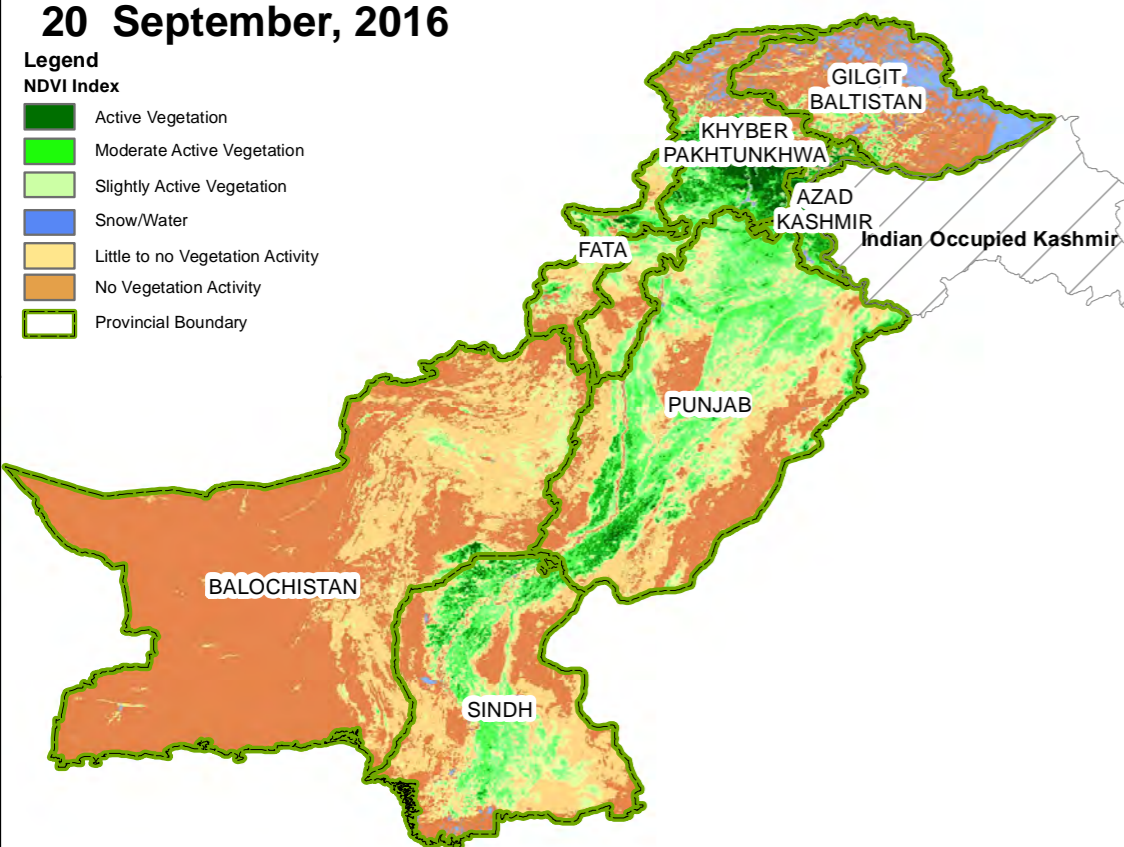

Vegetation Analysis Map of Pakistan

20 February , 2017

Date:
20 February, 2017

- Legend**
NDVI Index
- Active Vegetation
 - Moderate Active Vegetation
 - Slightly Active Vegetation
 - Snow/Water
 - Little to no Vegetation Activity
 - No Vegetation Activity
 - Provincial Boundary

Date:
20 February, 2016

- Legend**
NDVI Index
- Active Vegetation
 - Moderate Active Vegetation
 - Slightly Active Vegetation
 - Snow/Water
 - Little to no Vegetation Activity
 - No Vegetation Activity
 - Provincial Boundary

Date:
20 September, 2016

- Legend**
NDVI Index
- Active Vegetation
 - Moderate Active Vegetation
 - Slightly Active Vegetation
 - Snow/Water
 - Little to no Vegetation Activity
 - No Vegetation Activity
 - Provincial Boundary

Date:
20 September, 2015

- Legend**
NDVI Index
- Active Vegetation
 - Moderate Active Vegetation
 - Slightly Active Vegetation
 - Snow/Water
 - Little to no Vegetation Activity
 - No Vegetation Activity
 - Provincial Boundary