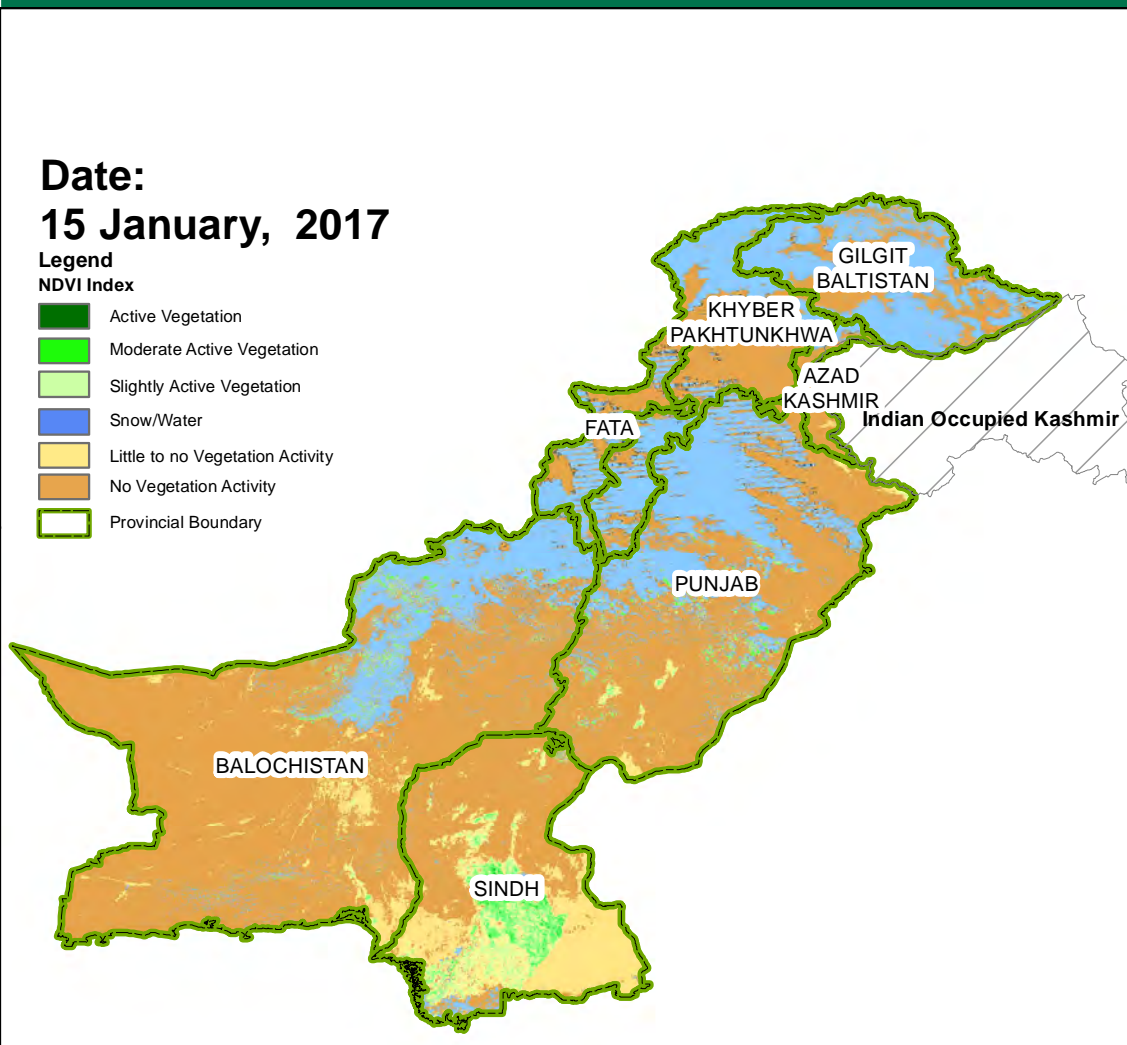

Vegetation Analysis Map of Pakistan

15 January , 2017

Map data source(s):
MODIS NASA

DISCLAIMER:
ALL RIGHTS RESERVED
This product is the sole property of ALHASAN SYSTEMS [www.alhasan.com] - A Knowledge Management, Business Psychology Modeling, and Publishing Company. The product is brought to you free of cost in digital format for information purposes only. The product might have not been prepared for or be suitable for legal, engineering, or surveying purposes. For further detail and metadata information please call ALHASAN SYSTEMS at +92.51.282.0449 / 835.9288 or email us at connect@alhasan.com