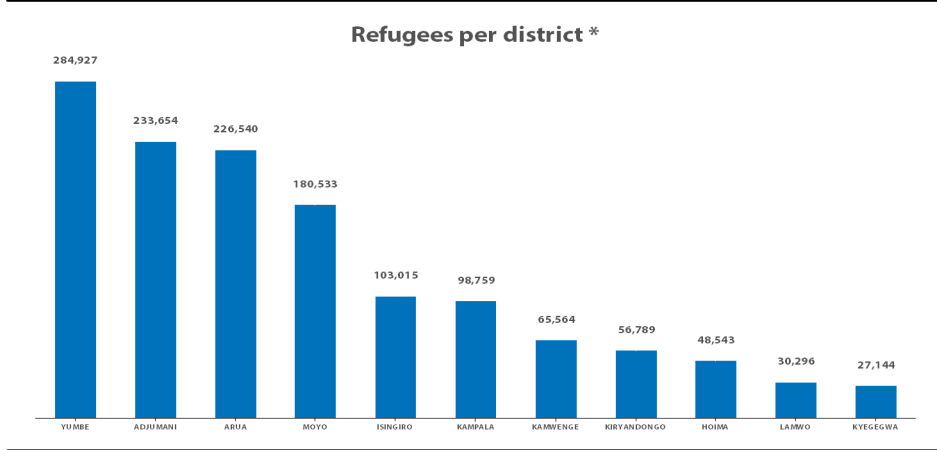

# UGANDA

## Refugee and Host Community Ratios by District

as of 01 September 2017

**LEGEND**

- ★ Capital
- △ Refugee settlement
- International boundary
- District boundary
- Host Community
- Refugees

**Total refugees and asylum seekers**