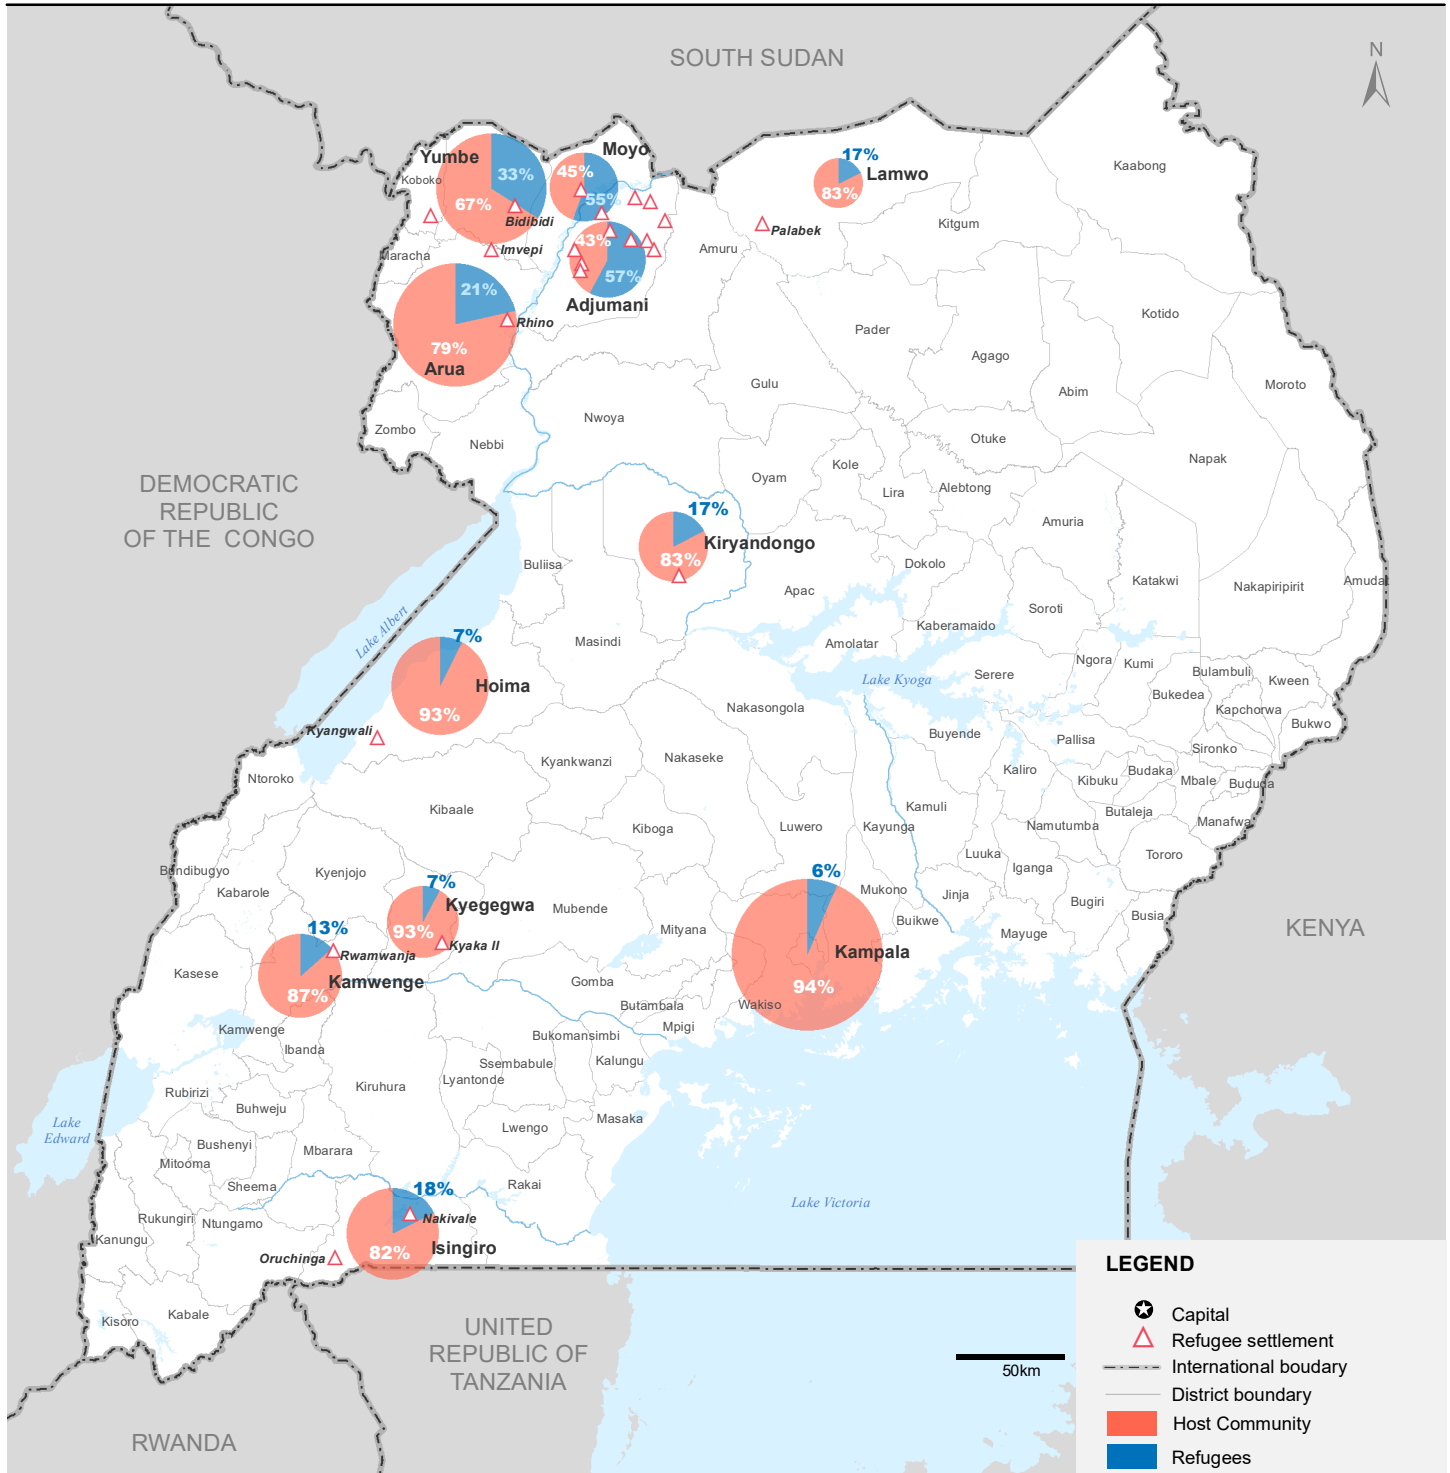

# UGANDA

## Refugee and Host Community Ratios by District

as of 01 September 2017

**LEGEND**

- ★ Capital
- △ Refugee settlement
- International boundary
- District boundary
- Host Community
- Refugees

**Total refugees and asylum seekers**

### 1,355,764

Country	Number of Refugees
S.Sudan	1,021,903
DRC	225,755
Burundi	37,349
Somalia	34,963
Rwanda	15,031
Others	20,763

The boundaries and names shown and the designations used on this map do not imply official endorsement or acceptance by the United Nations.  
 \* The breakdown by district includes refugees bio-metrically registered and refugees pending bio-metric registration  
 Creation date: 01 September 2017 Geodata Source : UNHCR, UBOS Statistics: provided by Government (OPM), Refugee Department, Registered in (RIMS)  
 Author: UNHCR Representation in Uganda Feedback: mumbere@unhcr.org, khalifno@unhcr.org | UNHCR BO Kampala