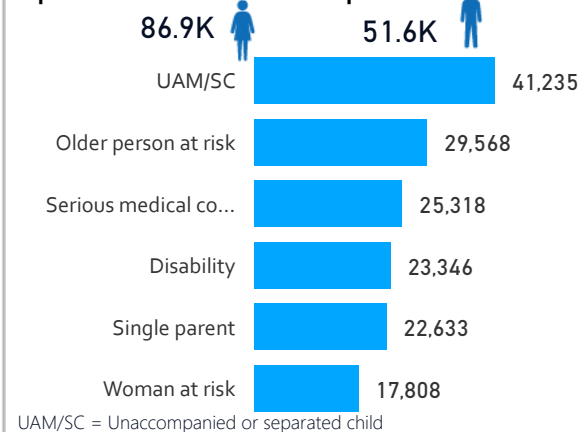

Women and Children

81%

1,205,495

Elderly

3%

41,507

Top 3 by Country of Origin

Total Refugees

1,471,990

Total Asylum-Seekers

22,515

Living in Urban areas

6%

92,729

Female

52%

769,939

Youth

24%

352,526

South Sudanese by Ethnicity - Top 6

Age & Gender Breakdown

Registered New Arrivals by Arrival Month

Congolese by Ethnicity - Top 6

Specific Needs - Top 6

Population by Location

* Kampala includes other Urban areas

Access to Food Assistance