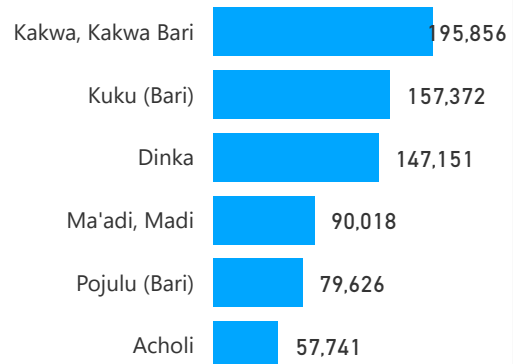

1,471,990

Total Asylum-Seekers

22,515

Living in Urban areas

6%

92,729

Female

52%

769,939

Youth

24%

352,526

South Sudanese by Ethnicity - Top 6

Age & Gender Breakdown

Registered New Arrivals by Arrival Month

Congolese by Ethnicity - Top 6

Specific Needs - Top 6

Population by Location

* Kampala includes other Urban areas

Access to Food Assistance