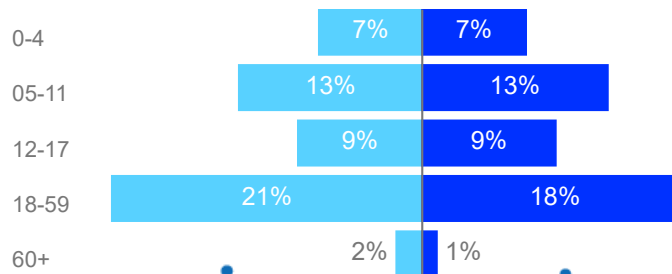

1,471,990

Total Asylum-Seekers

22,515

Living in Urban areas

6%

92,729

Female

52%

769,939

Youth

24%

352,526

South Sudanese by Ethnicity - Top 6

Age & Gender Breakdown

Registered New Arrivals by Arrival Month

Congolese by Ethnicity - Top 6