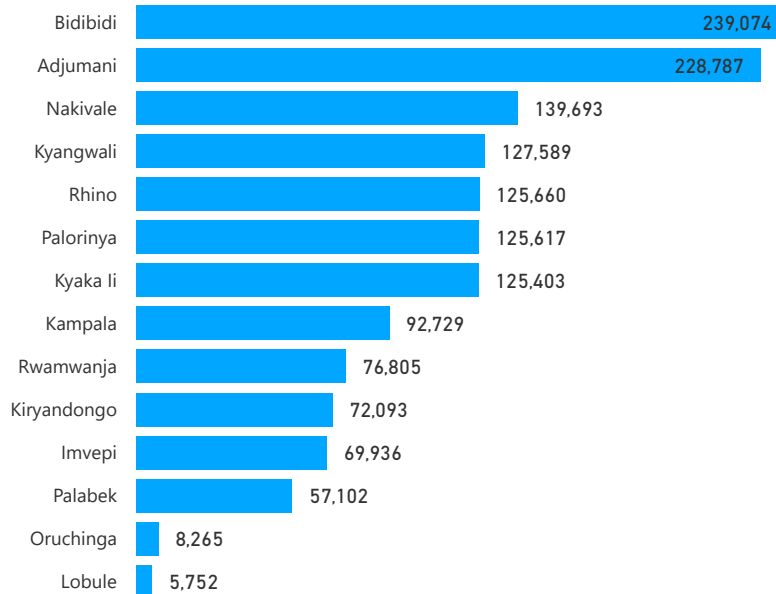

1,471,990

Total Asylum-Seekers

22,515

Living in Urban areas

6%

92,729

Female

52%

769,939

Youth

24%

352,526

South Sudanese by Ethnicity - Top 6

Age & Gender Breakdown

Registered New Arrivals by Arrival Month

Congolese by Ethnicity - Top 6

Specific Needs - Top 6

Population by Location

* Kampala includes other Urban areas

Access to Food Assistance