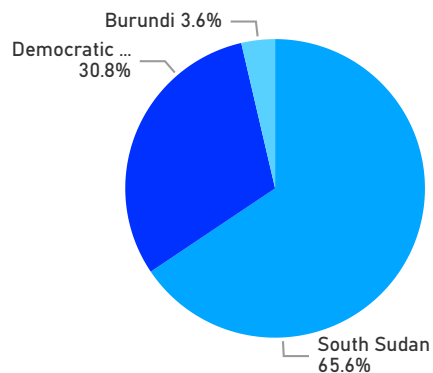

Uganda - Refugee Statistics May 2021

Total Population

1,494,505

Total Households

375,715

Living in Settlements

94%

1,401,776

Women and Children

81%

1,205,495

Elderly

3%

41,507

Top 3 by Country of Origin

Total Refugees

1,471,990

Total Asylum-Seekers

22,515

Living in Urban areas

6%

92,729

Female

52%

769,939

Youth

24%

352,526

South Sudanese by Ethnicity - Top 6

Age & Gender Breakdown

Registered New Arrivals by Arrival Month

Congolese by Ethnicity - Top 6