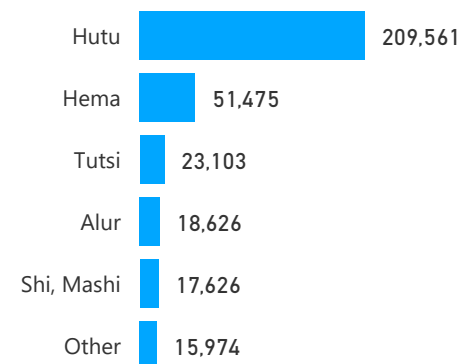

1,471,990

Total Asylum-Seekers

22,515

Living in Urban areas

6%

92,729

Female

52%

769,939

Youth

24%

352,526

South Sudanese by Ethnicity - Top 6

Age & Gender Breakdown

Registered New Arrivals by Arrival Month

Congolese by Ethnicity - Top 6

Specific Needs - Top 6

Population by Location

* Kampala includes other Urban areas

Access to Food Assistance