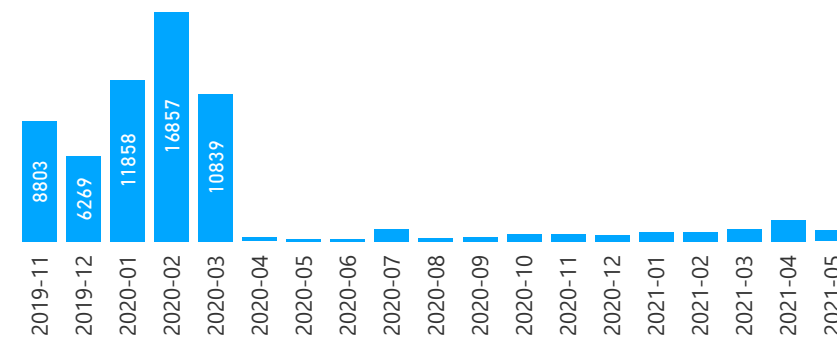

1,471,990

Total Asylum-Seekers

22,515

Living in Urban areas

6%

92,729

Female

52%

769,939

Youth

24%

352,526

South Sudanese by Ethnicity - Top 6

Age & Gender Breakdown

Registered New Arrivals by Arrival Month

Congolese by Ethnicity - Top 6