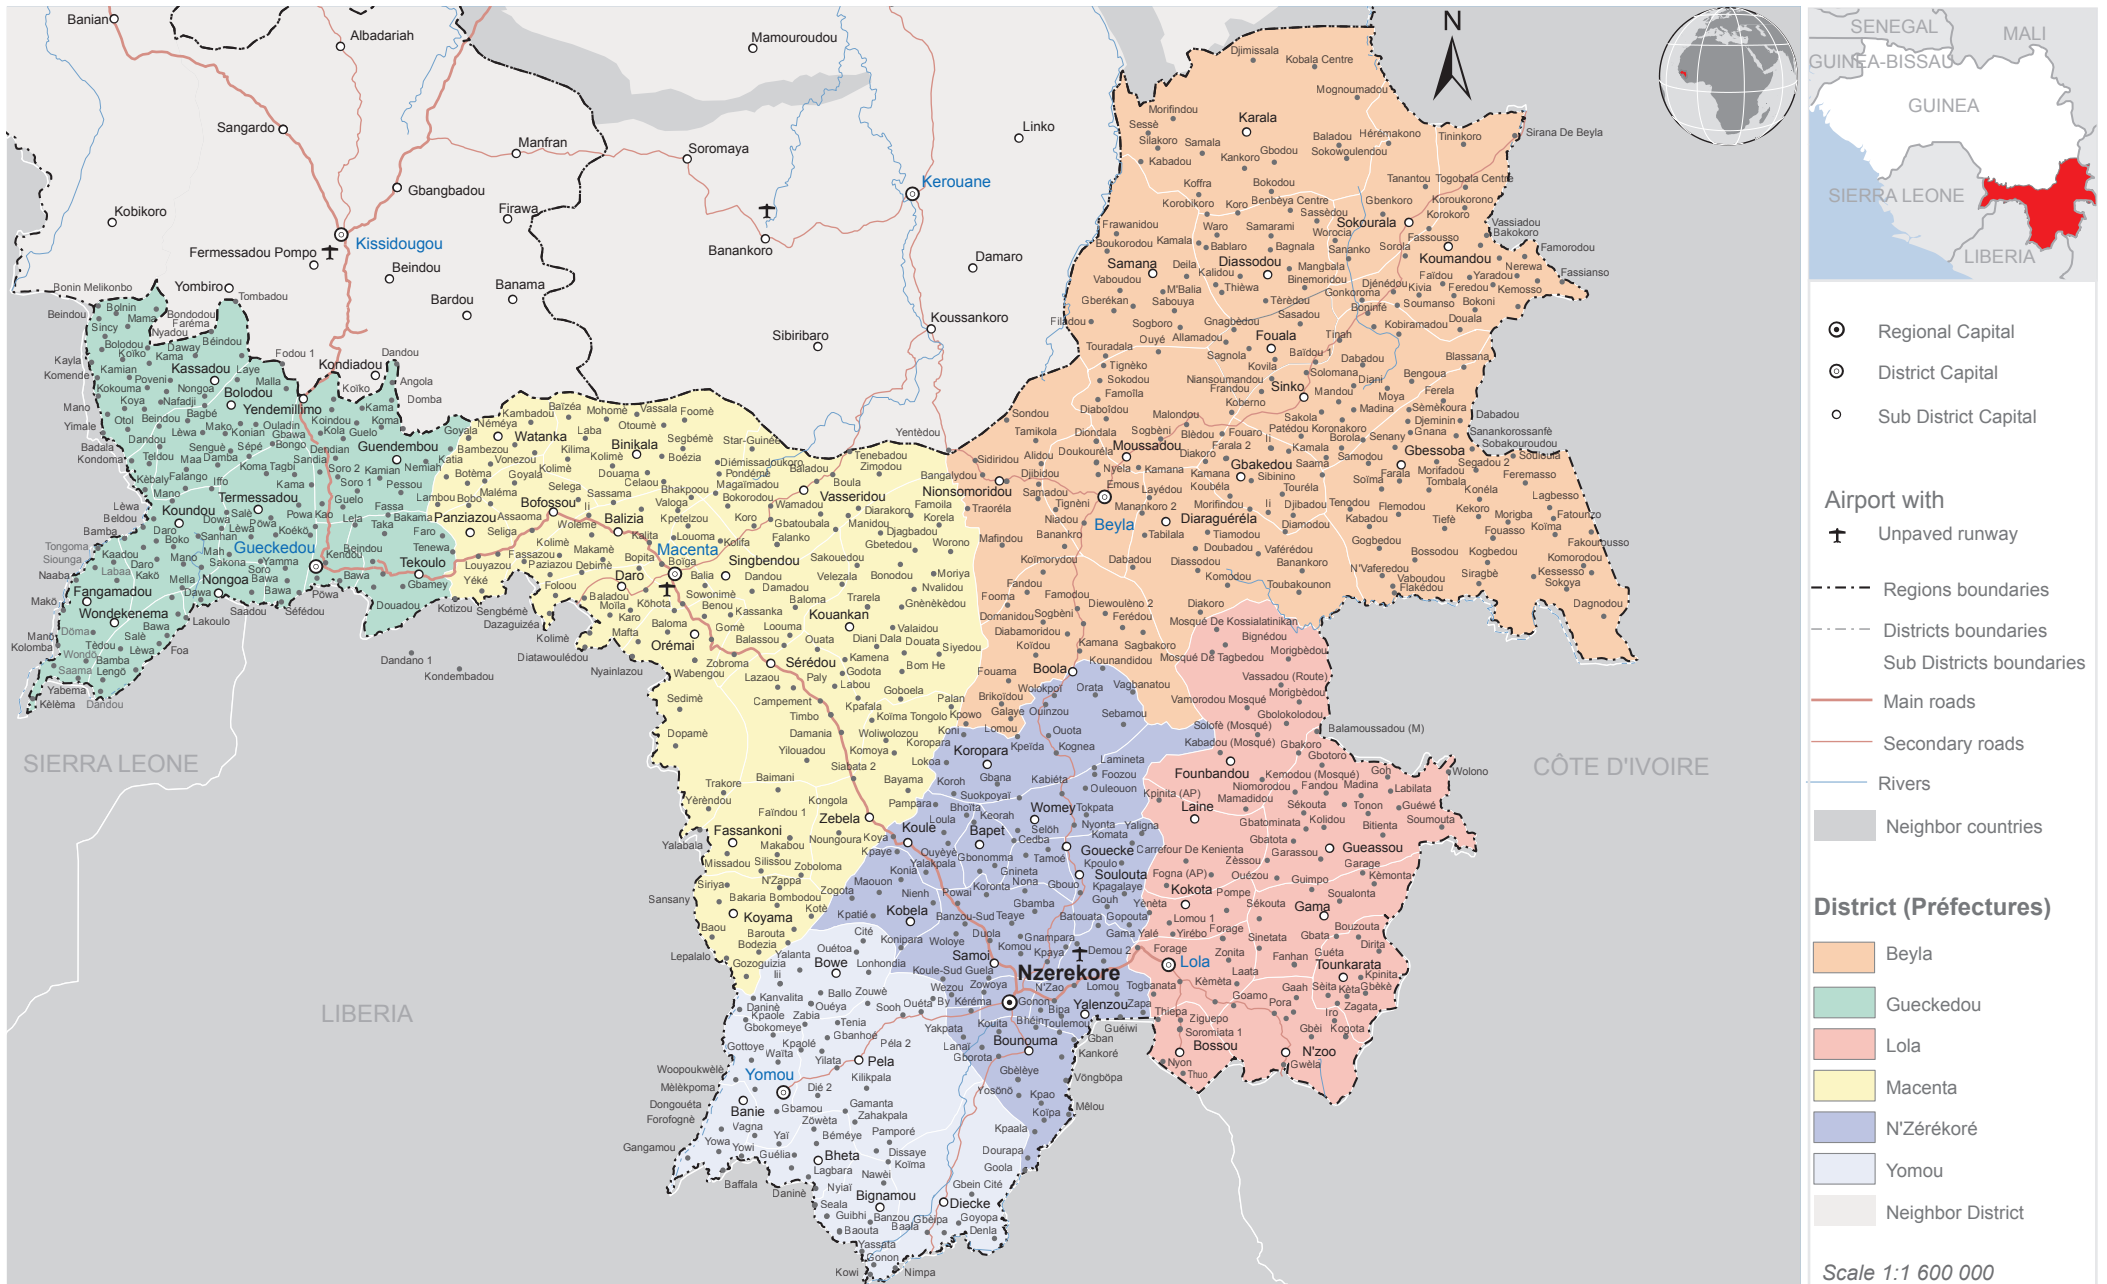

Guinea : Reference Map of N'Zérékoré Region (as of 17 Feb 2015)

The boundaries and names shown and the designations used on this map do not imply official endorsement or acceptance by the United Nations.