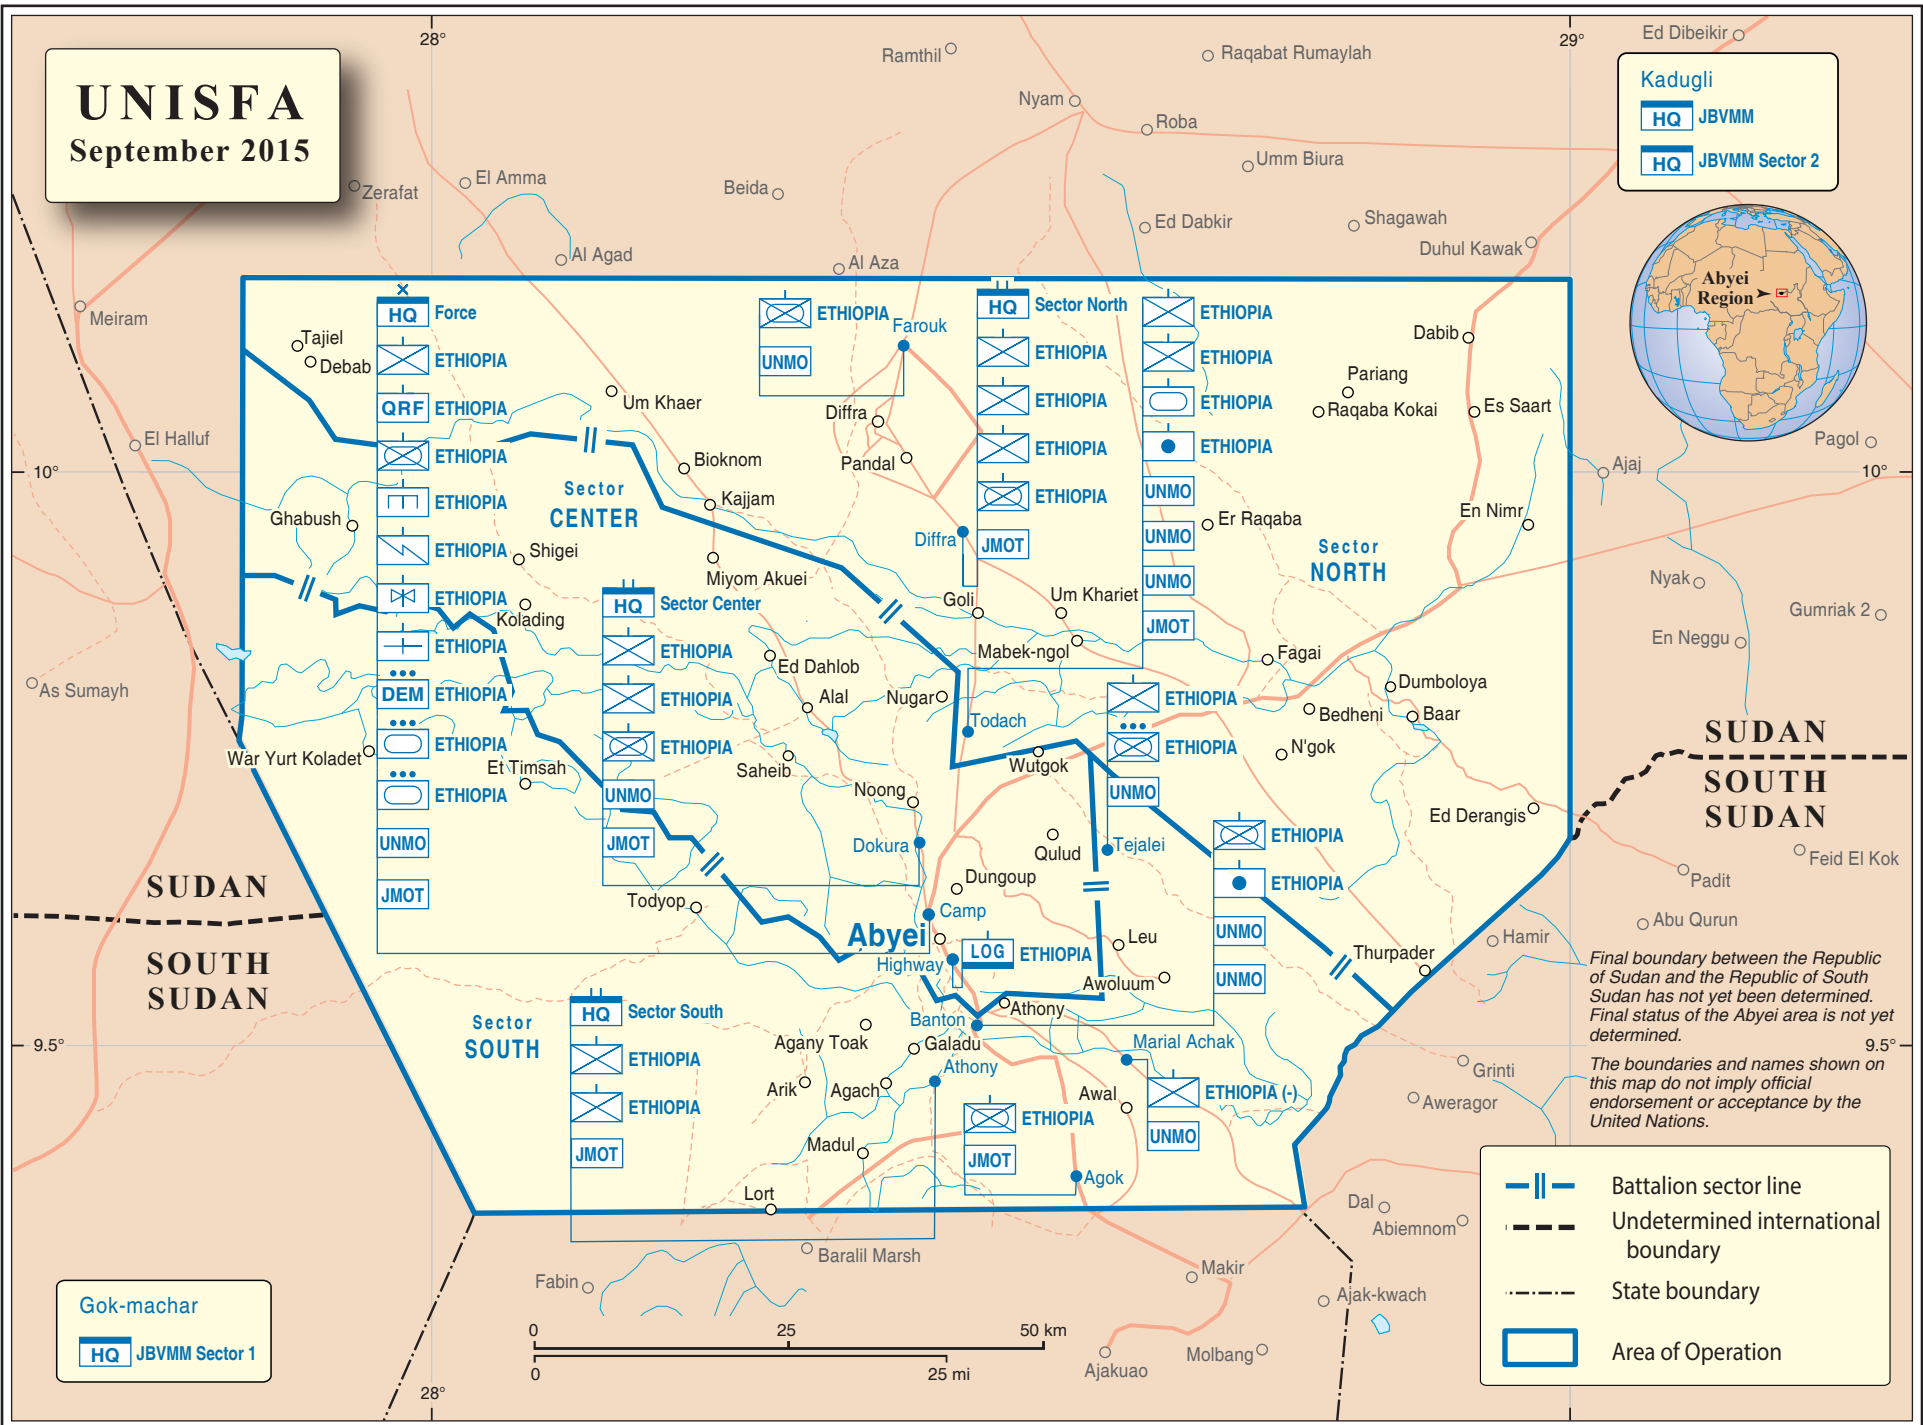

UNISFA

September 2015

Kadugli
HQ JBVM
HQ JBVM Sector 2

Final boundary between the Republic of Sudan and the Republic of South Sudan has not yet been determined. Final status of the Abyei area is not yet determined.

The boundaries and names shown on this map do not imply official endorsement or acceptance by the United Nations.

- Battalion sector line
- Undetermined international boundary
- State boundary
- Area of Operation

Gok-machar
HQ JBVM Sector 1