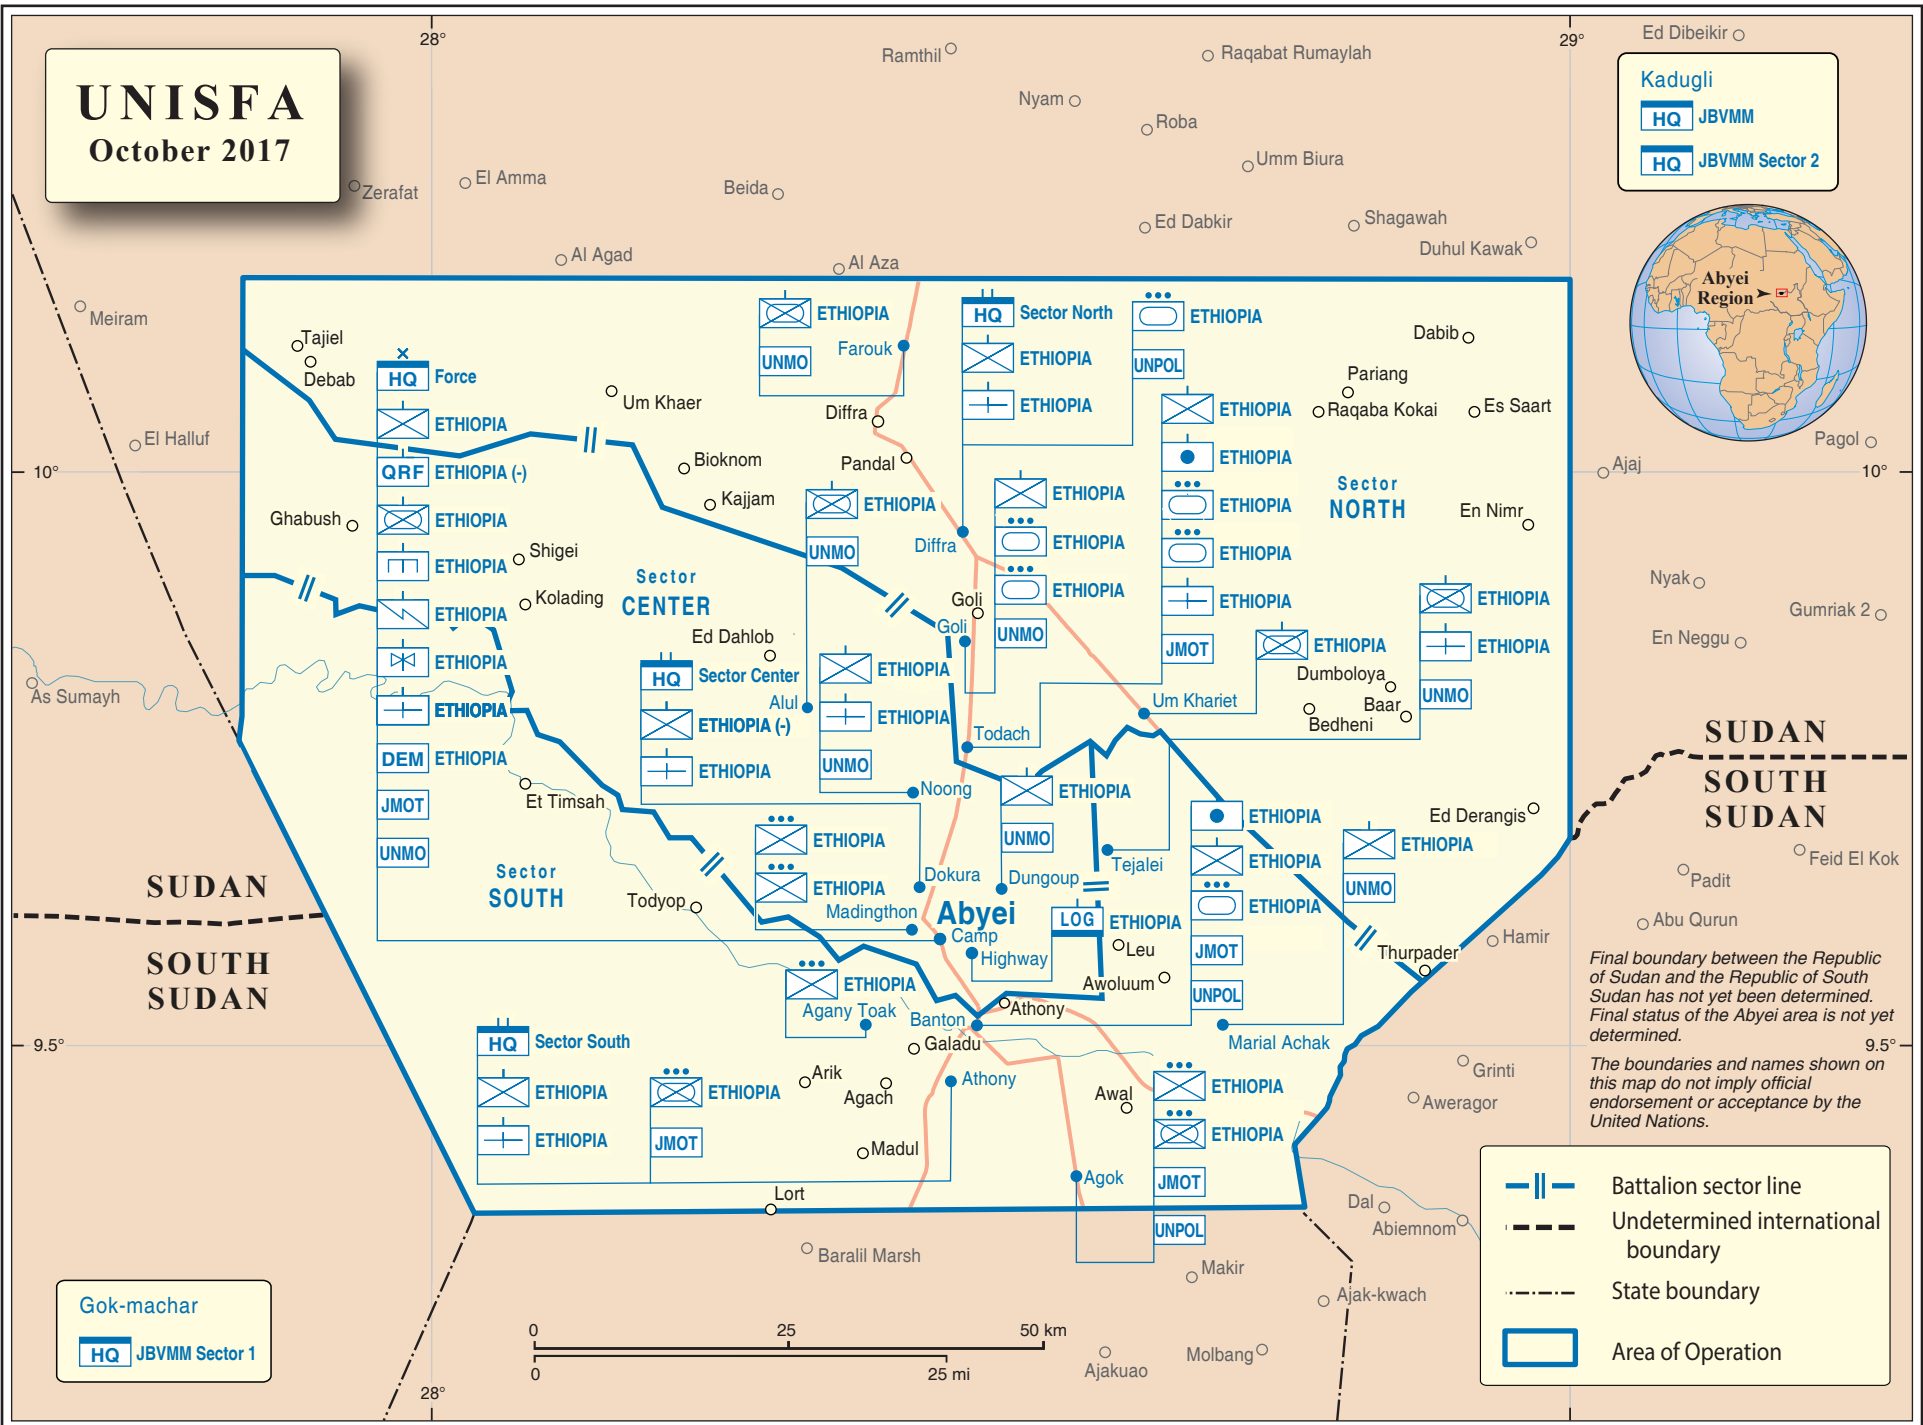

UNISFA

October 2017

Kadugli

HQ JBVM

HQ JBVM Sector 2

Final boundary between the Republic of Sudan and the Republic of South Sudan has not yet been determined. Final status of the Abyei area is not yet determined.

The boundaries and names shown on this map do not imply official endorsement or acceptance by the United Nations.

- Battalion sector line
- Undetermined international boundary
- State boundary
- Area of Operation

Gok-machar

HQ JBVM Sector 1