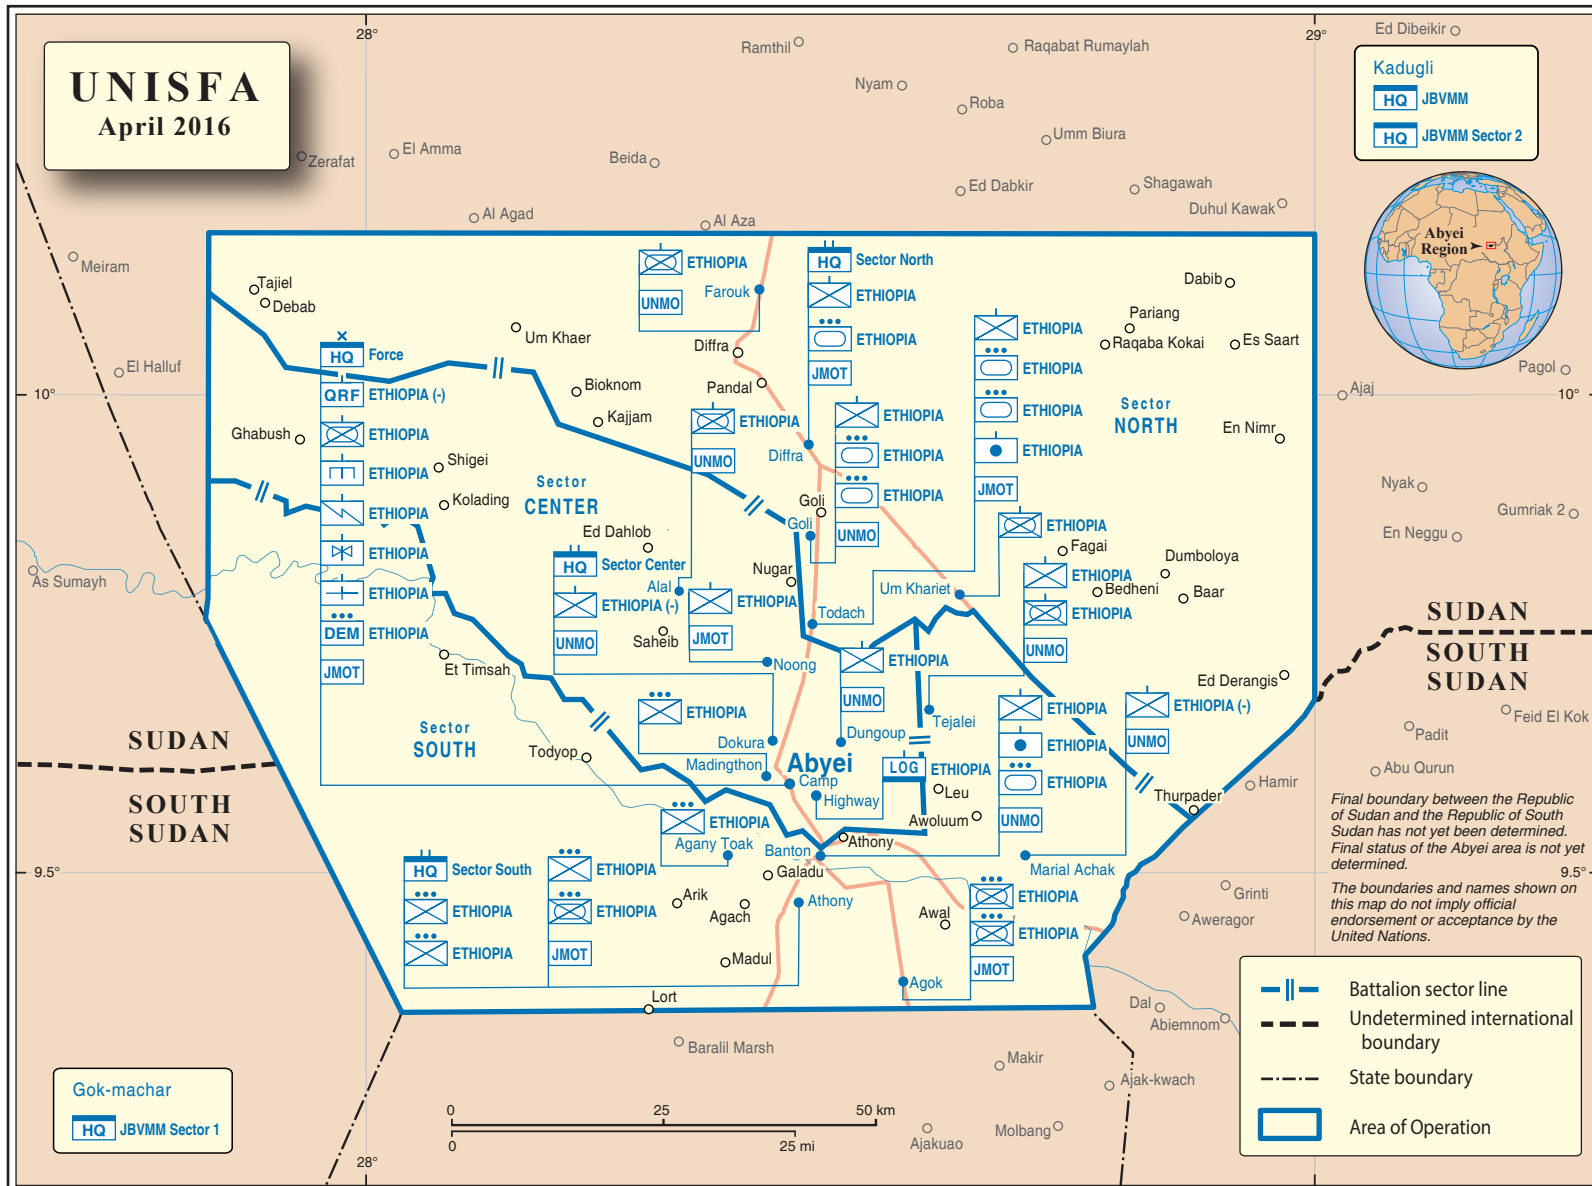

**UNISFA**  
April 2016

Kadugli  
HQ JBVMM  
HQ JBVMM Sector 2

*Final boundary between the Republic of Sudan and the Republic of South Sudan has not yet been determined. Final status of the Abyei area is not yet determined.*

*The boundaries and names shown on this map do not imply official endorsement or acceptance by the United Nations.*

- Battalion sector line
- Undetermined international boundary
- State boundary
- Area of Operation

Gok-machar  
HQ JBVMM Sector 1