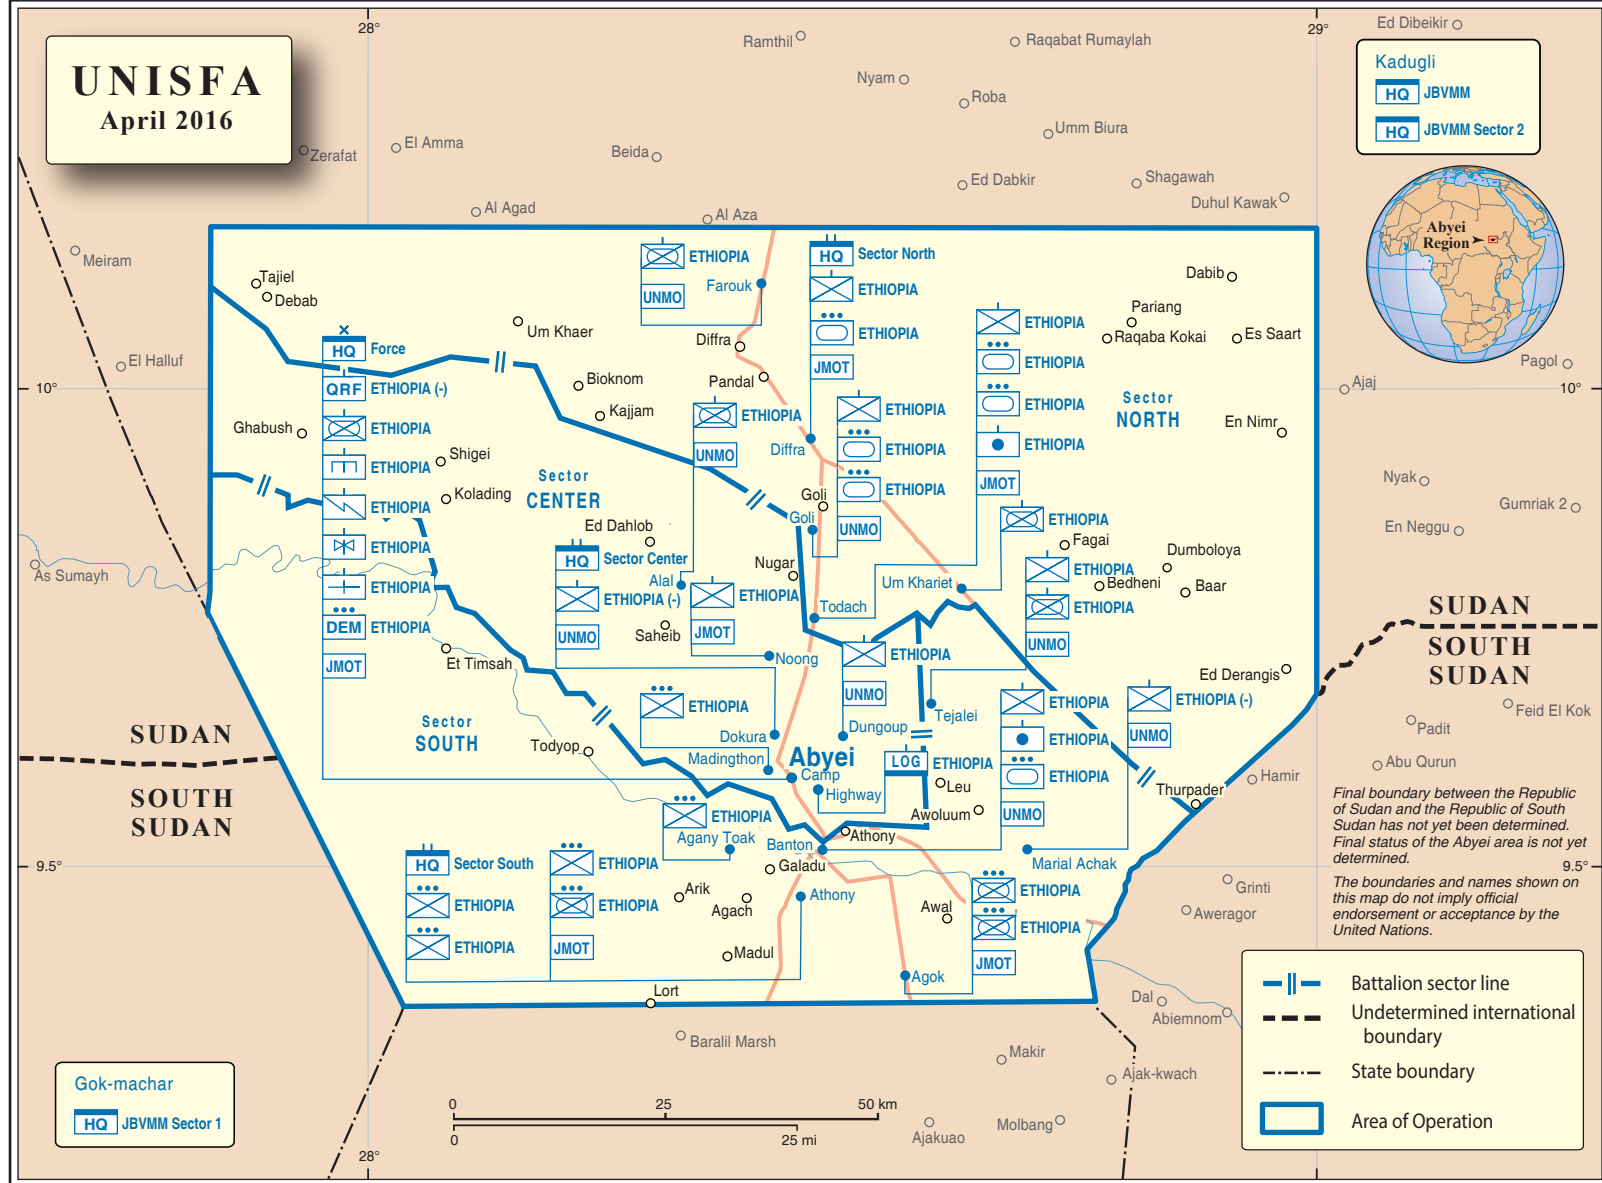

UNISFA
April 2016

Kadugli
HQ JBVMM
HQ JBVMM Sector 2

Gok-machar
HQ JBVMM Sector 1

SUDAN SOUTH SUDAN

Final boundary between the Republic of Sudan and the Republic of South Sudan has not yet been determined. Final status of the Abyei area is not yet determined.
The boundaries and names shown on this map do not imply official endorsement or acceptance by the United Nations.

—||— Battalion sector line
- - - Undetermined international boundary
--- State boundary
□ Area of Operation

0 25 50 km
0 25 mi