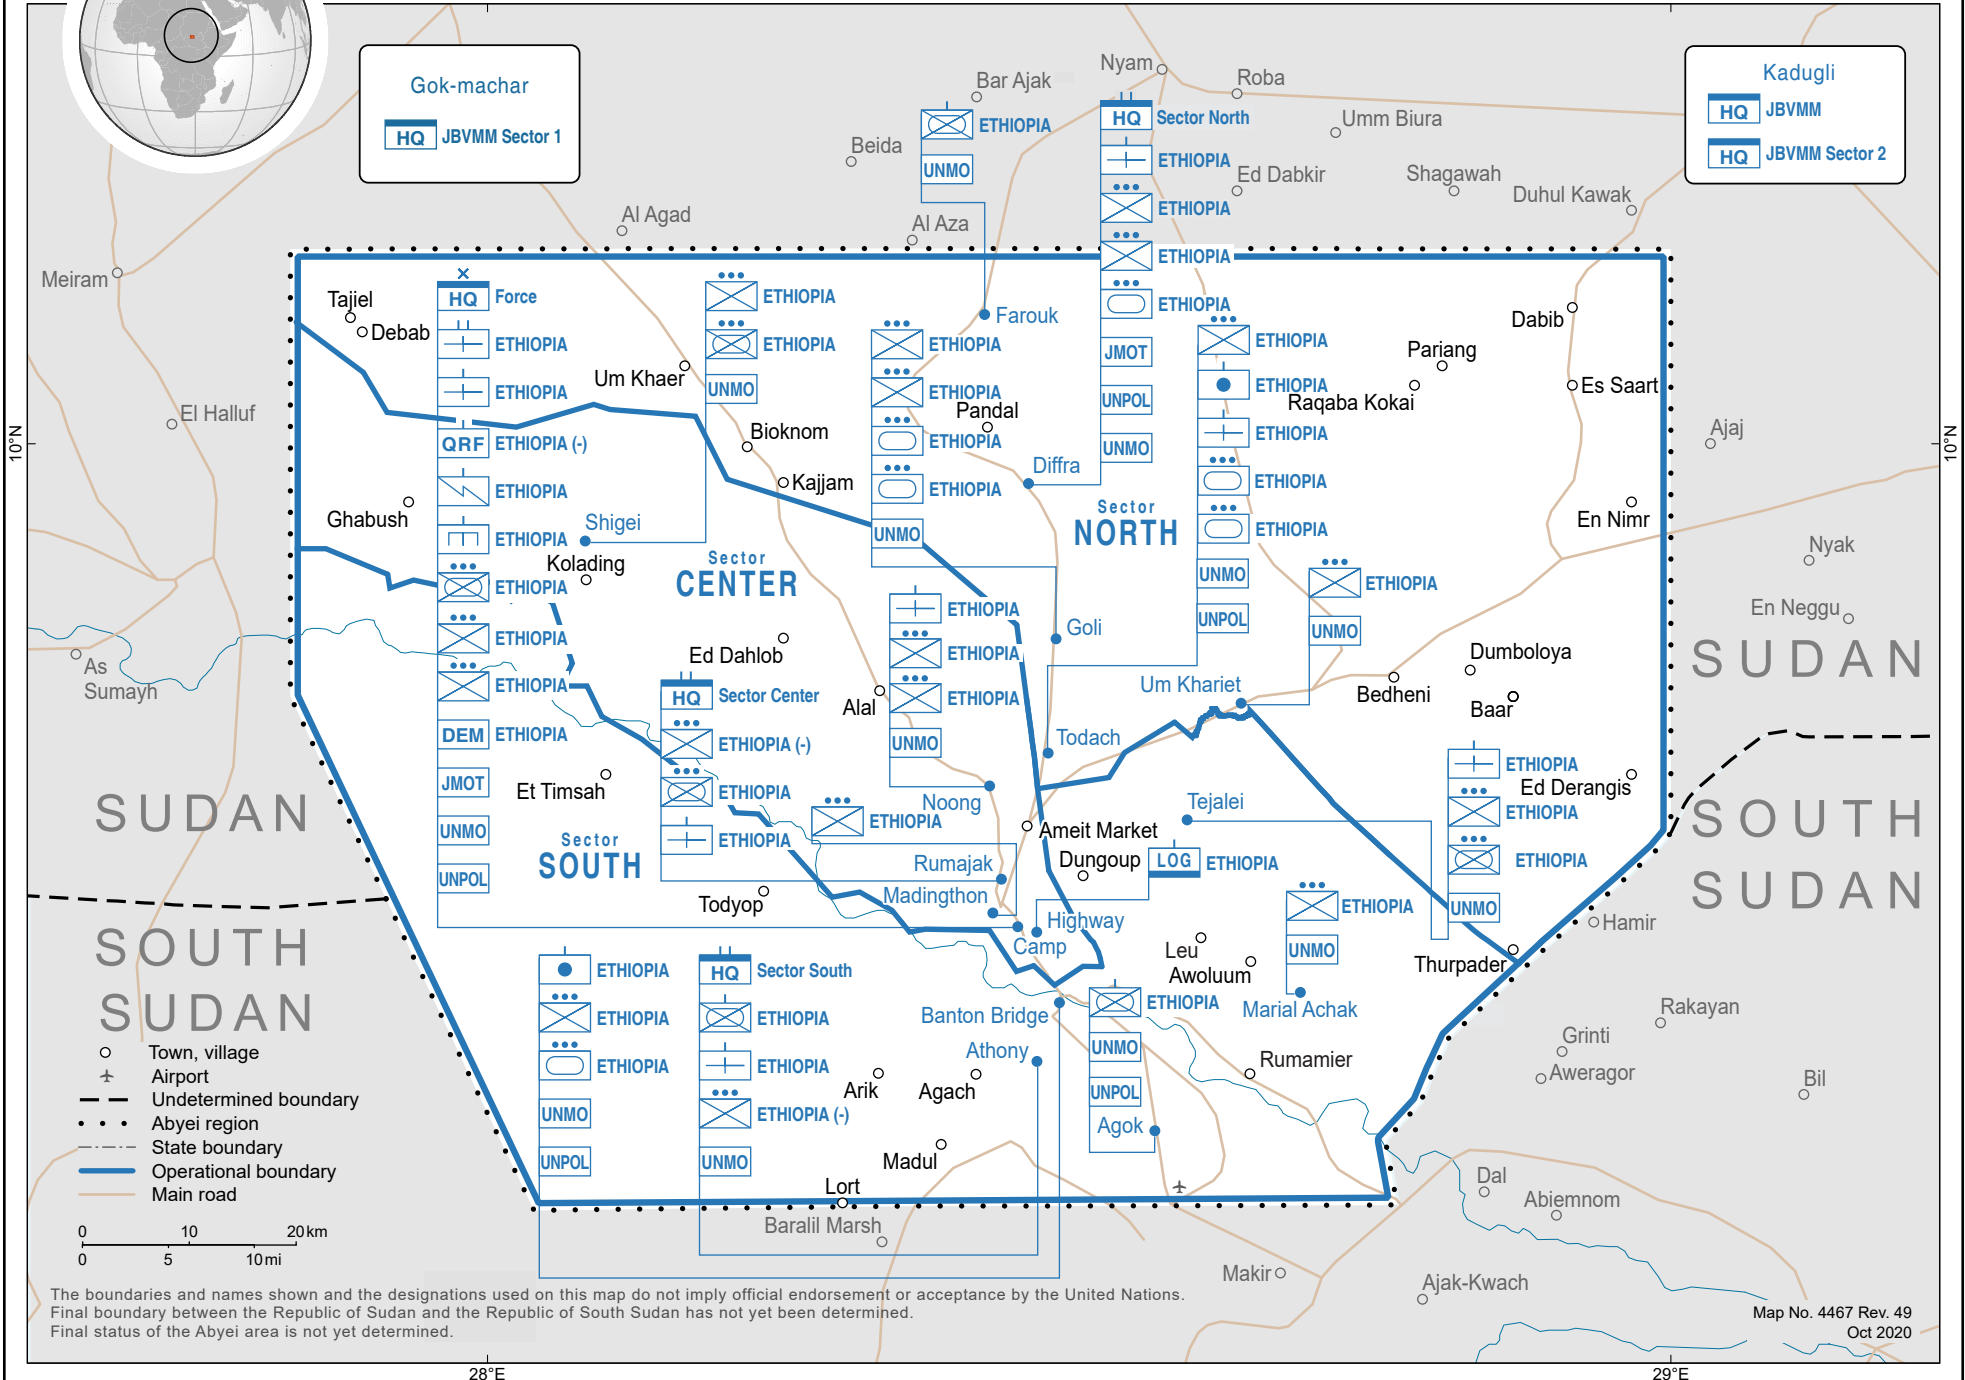

# UNISFA

OCTOBER 2020

28°E

29°E

**Gok-machar**

HQ JBVMM Sector 1

**Kadugli**

HQ JBVMM

HQ JBVMM Sector 2

- Town, village
- ✈ Airport
- - - Undetermined boundary
- ⋯⋯⋯ Abyei region
- - - State boundary
- Operational boundary
- Main road

The boundaries and names shown and the designations used on this map do not imply official endorsement or acceptance by the United Nations.  
Final boundary between the Republic of Sudan and the Republic of South Sudan has not yet been determined.  
Final status of the Abyei area is not yet determined.

28°E

29°E