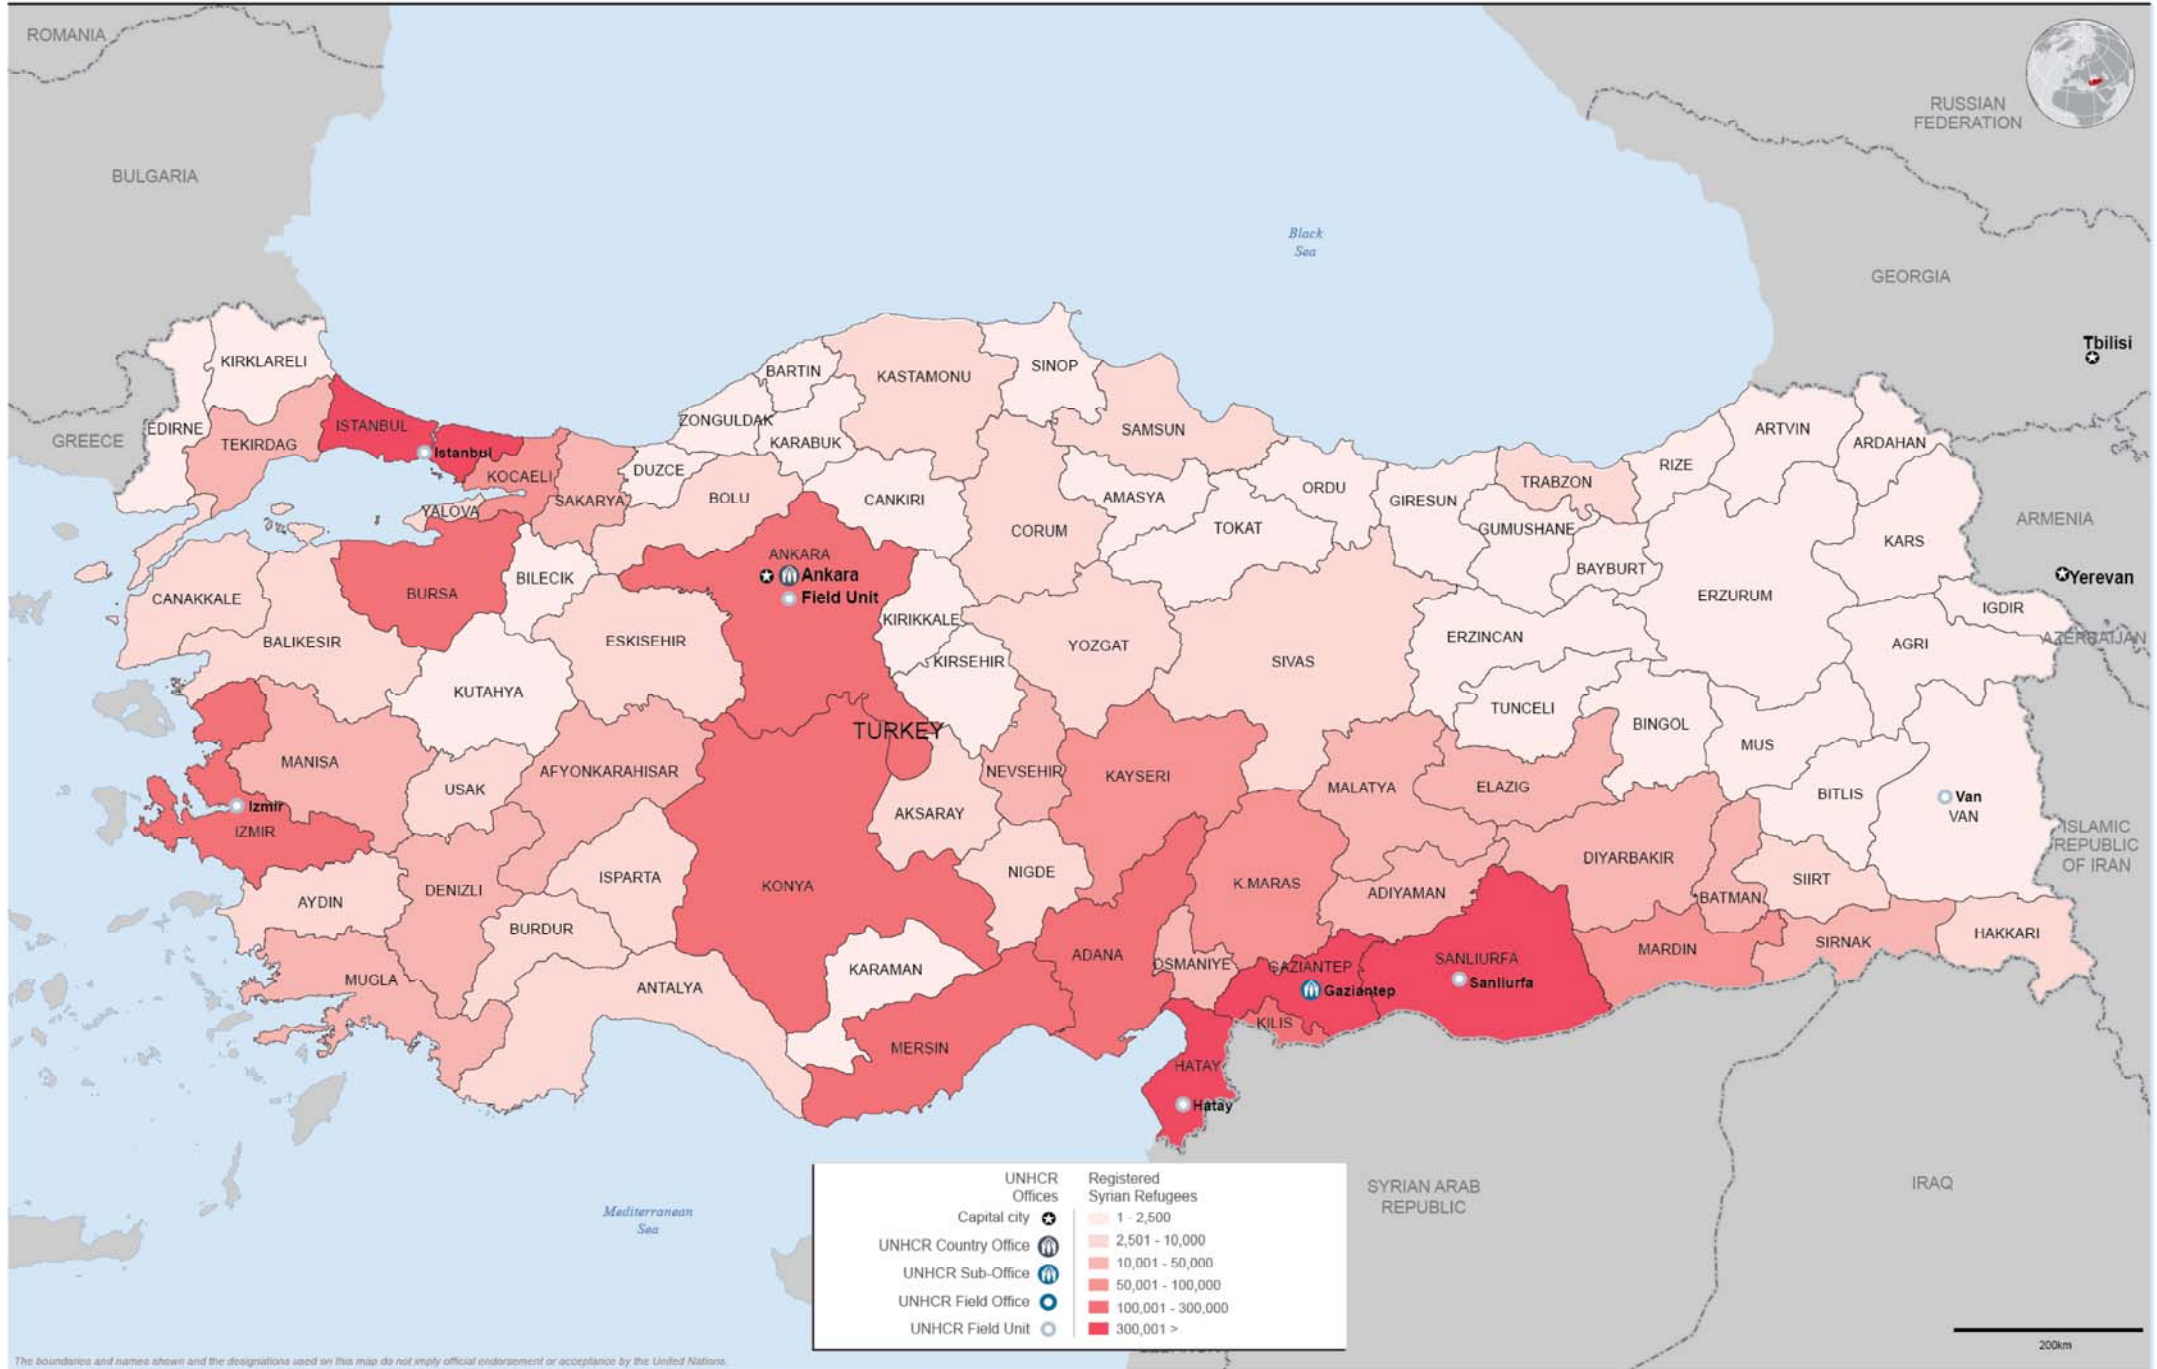

UNHCR Turkey:

Provincial Breakdown Syrian Refugees in Turkey

as of 05 August 2021