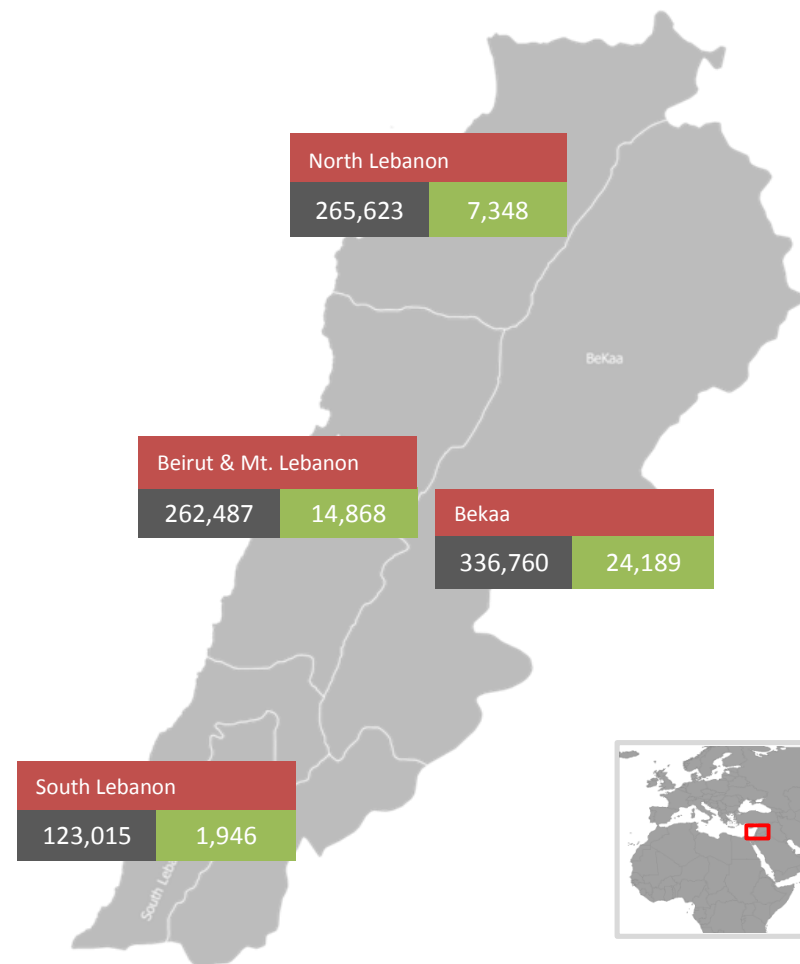

Daily Statistics

Registered on 26 Apr. 2014	
Beirut & Mt Leb	545
North*	292
Bekaa**	0
South	168
Total	1,005

	1,036,236	Total
	987,885	Registered
	48,351	Awaiting

Governorate		Registered	Awaiting	Average waiting period	Total
Beirut & Mt Lebanon	Persons 	262,487	14,868	23 days	277,355
	Households 	65,429	3,926		
North	Persons 	265,623	7,348	23 days	272,971
	Households 	66,119	2,036		
Bekaa	Persons 	336,760	24,189	27 days	360,949
	Households 	72,008	5,090		
South	Persons 	123,015	1,946	14 days	124,961
	Households 	27,375	510		
Total Lebanon	Persons 	987,885	48,351	25 days	1,036,236
	Households 	230,931	11,562		