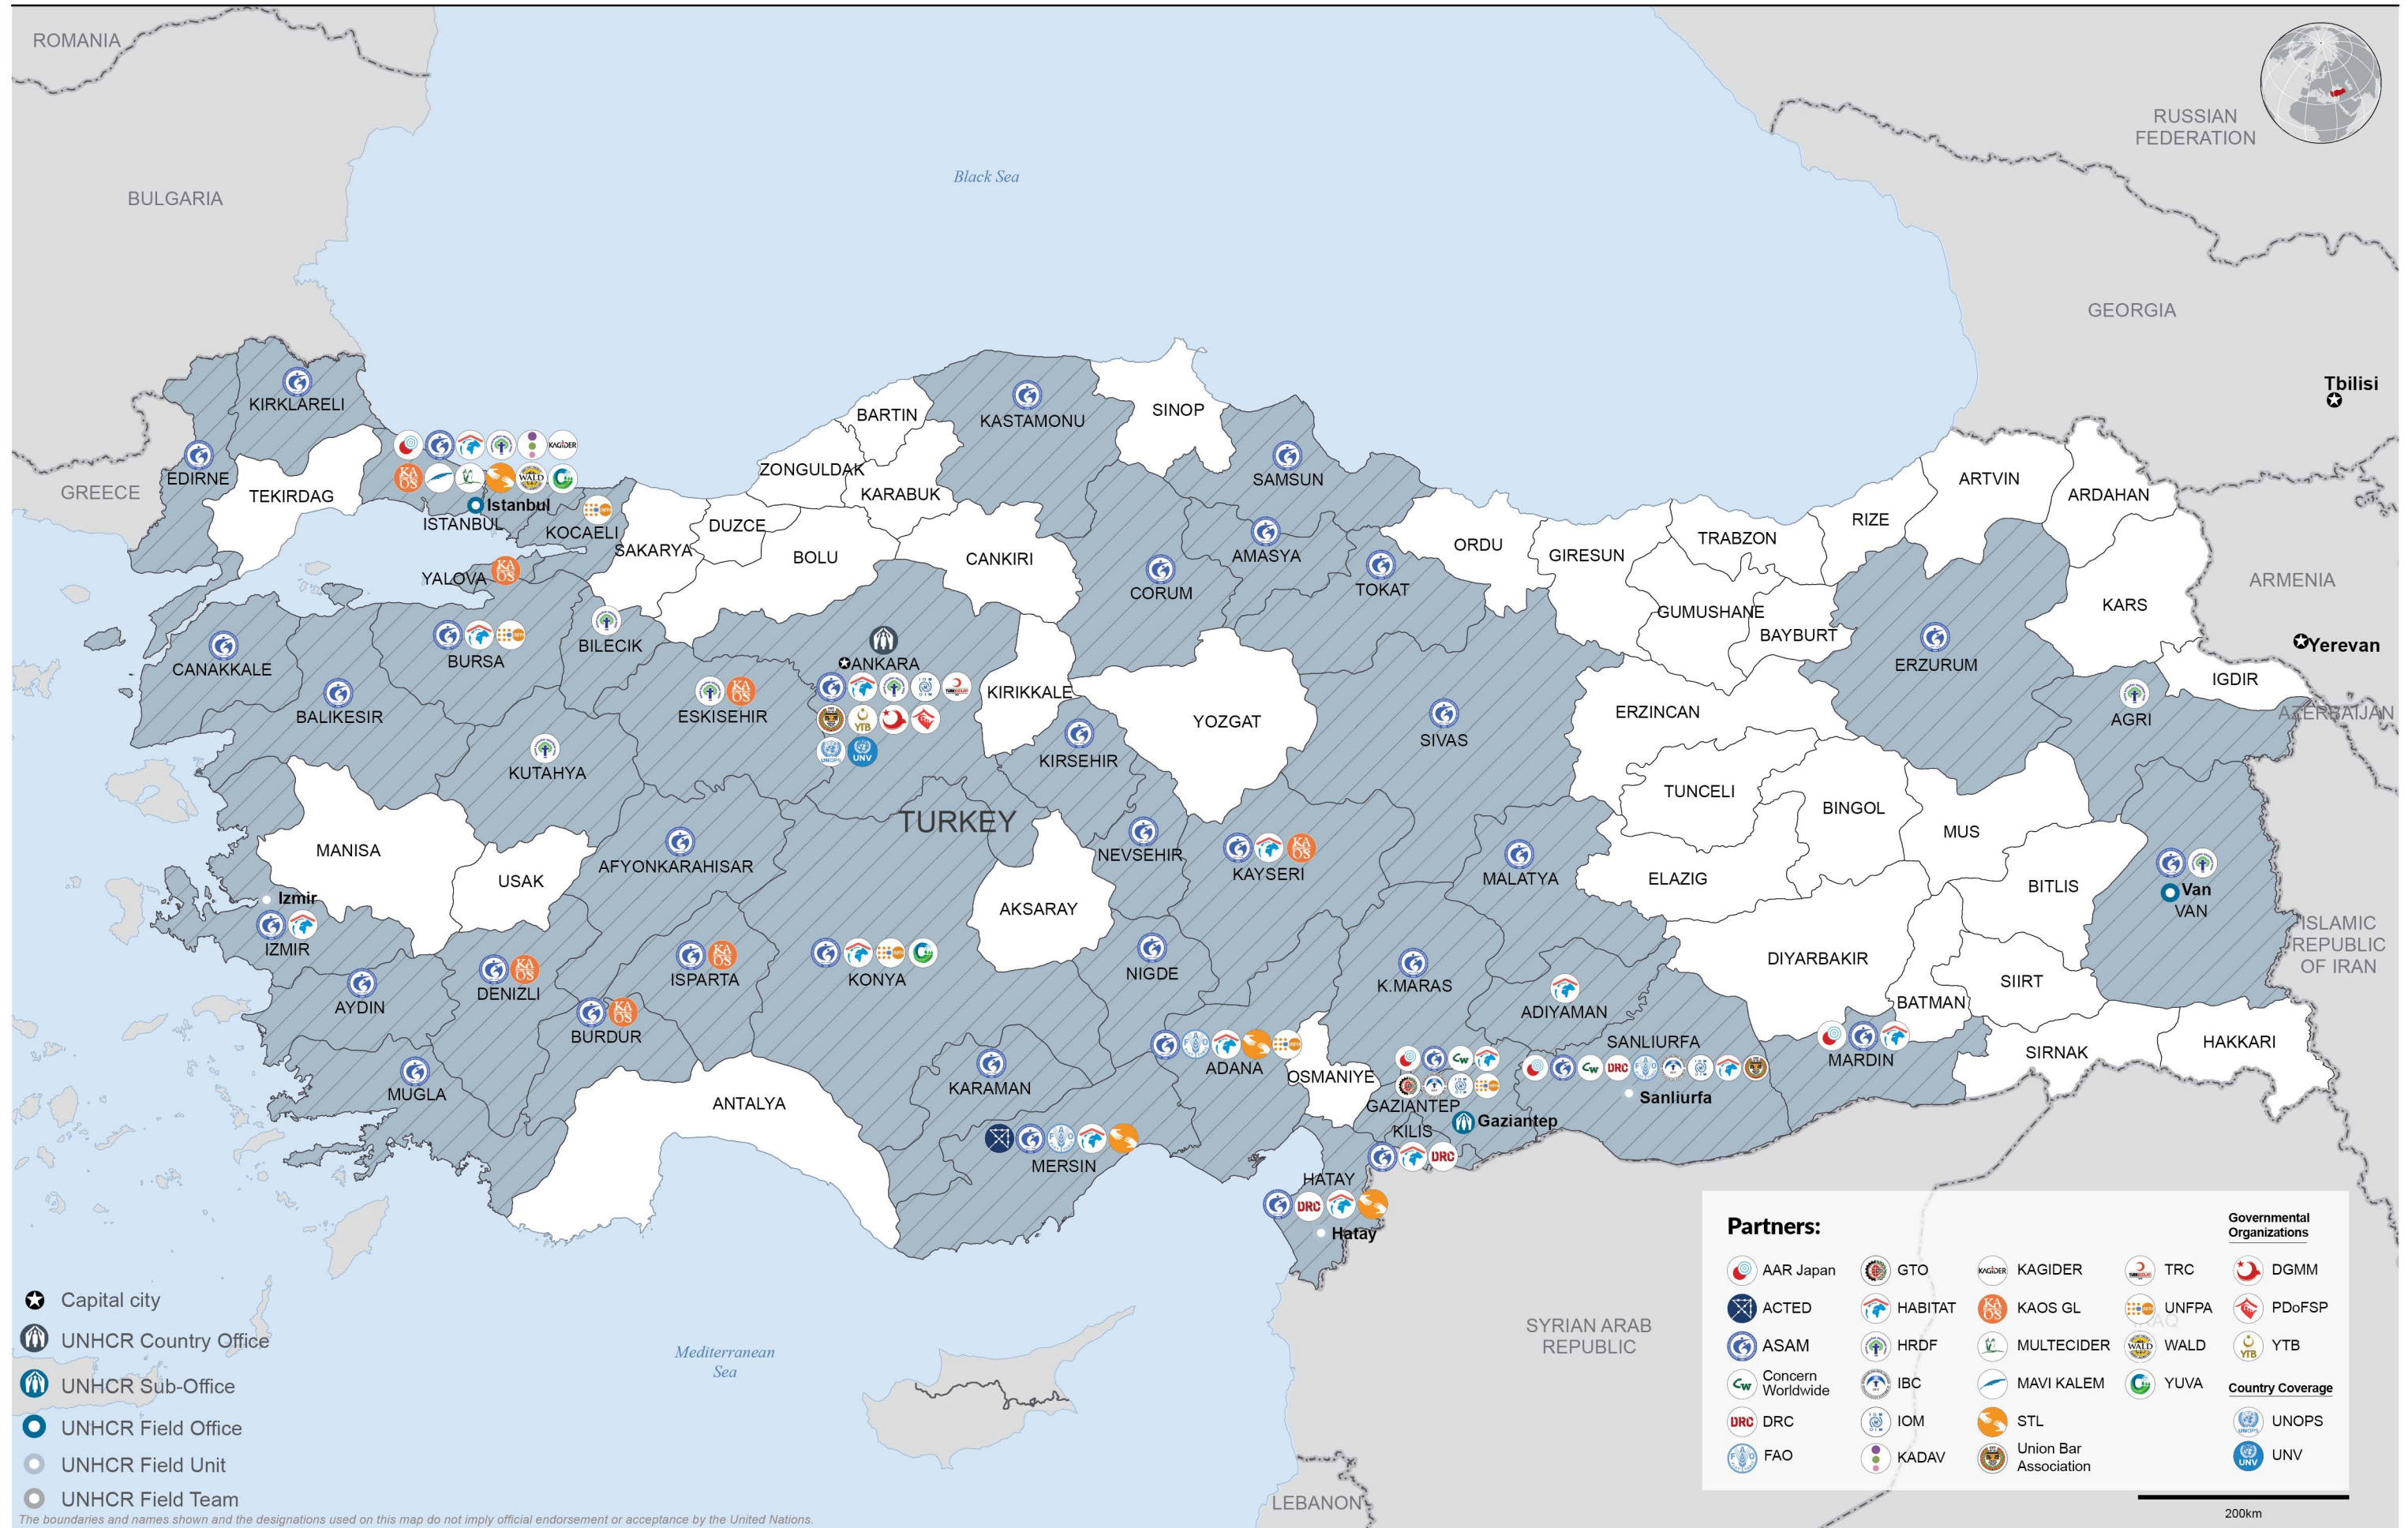

Turkey

UNHCR and Partners in Turkey

as of December 2017

UNHCR
The UN Refugee Agency

- Capital city
- UNHCR Country Office
- UNHCR Sub-Office
- UNHCR Field Office
- UNHCR Field Unit
- UNHCR Field Team

Partners:

AAR Japan	GTO	KAGIDER	TRC	DGMM
ACTED	HABITAT	KAOS GL	UNFPA	PDofSP
ASAM	HRDF	MULTECIDER	WALD	YTB
Concern Worldwide	IBC	MAVI KALEM	YUVA	Country Coverage
DRC	IOM	STL	UNOPS	UNV
FAO	KADAV	Union Bar Association		

The boundaries and names shown and the designations used on this map do not imply official endorsement or acceptance by the United Nations.

200km