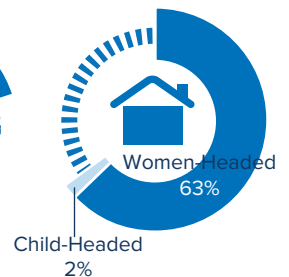

Total number of refugees*	763,112
Pre-Dec 2013 refugees	352,212
Post-Dec 2013 refugees	410,900
Total arrivals in 2018	17,685
Total arrivals in Apr 2018	2,995

*Additional sources estimate a total of 1.3 million South Sudanese refugees in Sudan; however, data requires verification.

POPULATION BY STATE

AGE-GENDER BREAKDOWN **

POPULATION DISTRIBUTION REGISTRATION PROGRESS

**Population distribution statistics are based on biometrically registered individuals only

SCHOOL-AGED CHILDREN (6-17 YRS) **

REPRODUCTIVE-AGED WOMEN/GIRLS (13-49 YRS)**

HOUSEHOLD DISTRIBUTION**

2018 ARRIVALS BY STATE

April 2018 ARRIVALS BY STATE

MONTHLY ARRIVAL TRENDS (2015-2018)

The boundaries and names shown and the designations used on this map do not imply official endorsement or acceptance by the United Nations.