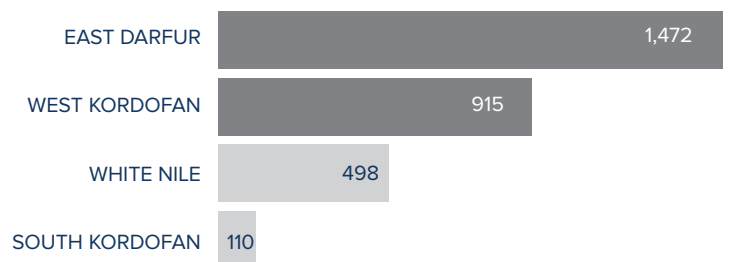

REPRODUCTIVE-AGED WOMEN/GIRLS (13-49 YRS)**

HOUSEHOLD DISTRIBUTION**

2018 ARRIVALS BY STATE

April 2018 ARRIVALS BY STATE

MONTHLY ARRIVAL TRENDS (2015-2018)

The boundaries and names shown and the designations used on this map do not imply official endorsement or acceptance by the United Nations.