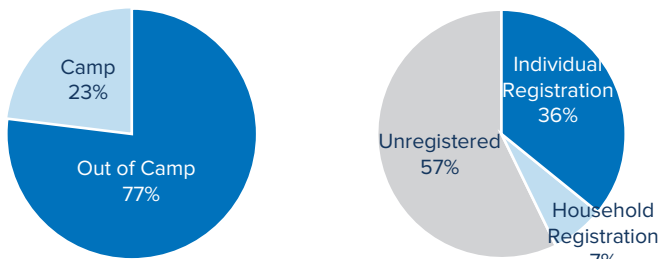

Total number of refugees*	763,112
Pre-Dec 2013 refugees	352,212
Post-Dec 2013 refugees	410,900
Total arrivals in 2018	17,685
Total arrivals in Apr 2018	2,995

*Additional sources estimate a total of 1.3 million South Sudanese refugees in Sudan; however, data requires verification.

POPULATION BY STATE

AGE-GENDER BREAKDOWN **

POPULATION DISTRIBUTION REGISTRATION PROGRESS

**Population distribution statistics are based on biometrically registered individuals only

SCHOOL-AGED CHILDREN (6-17 YRS) **