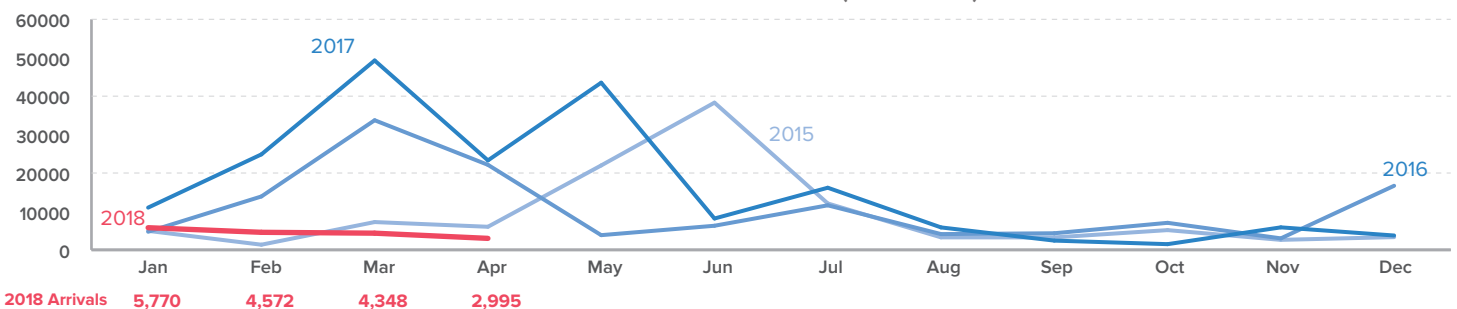

Total number of refugees*	763,112
Pre-Dec 2013 refugees	352,212
Post-Dec 2013 refugees	410,900
Total arrivals in 2018	17,685
Total arrivals in Apr 2018	2,995

*Additional sources estimate a total of 1.3 million South Sudanese refugees in Sudan; however, data requires verification.

REPRODUCTIVE-AGED WOMEN/GIRLS (13-49 YRS)**

HOUSEHOLD DISTRIBUTION**

2018 ARRIVALS BY STATE

April 2018 ARRIVALS BY STATE

MONTHLY ARRIVAL TRENDS (2015-2018)

The boundaries and names shown and the designations used on this map do not imply official endorsement or acceptance by the United Nations.