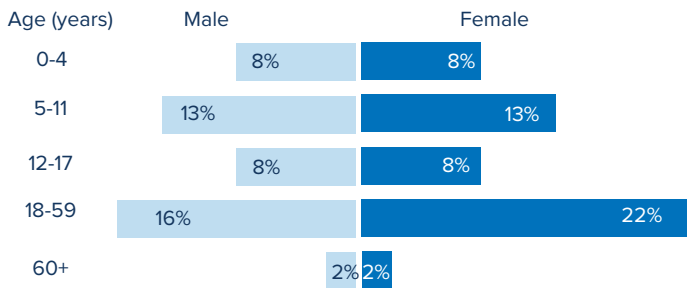

Total number of refugees*	763,112
Pre-Dec 2013 refugees	352,212
Post-Dec 2013 refugees	410,900
Total arrivals in 2018	17,685
Total arrivals in Apr 2018	2,995

*Additional sources estimate a total of 1.3 million South Sudanese refugees in Sudan; however, data requires verification.

POPULATION BY STATE

AGE-GENDER BREAKDOWN **

POPULATION DISTRIBUTION REGISTRATION PROGRESS

**Population distribution statistics are based on biometrically registered individuals only

SCHOOL-AGED CHILDREN (6-17 YRS) **