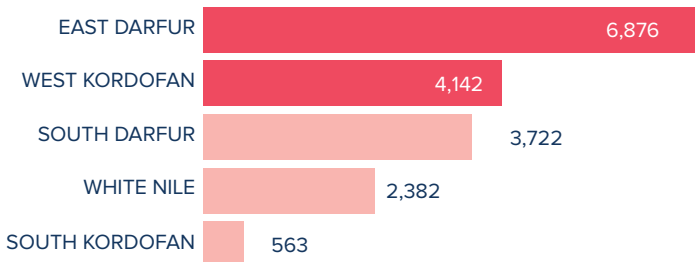

Total number of refugees*	763,112
Pre-Dec 2013 refugees	352,212
Post-Dec 2013 refugees	410,900
Total arrivals in 2018	17,685
Total arrivals in Apr 2018	2,995

*Additional sources estimate a total of 1.3 million South Sudanese refugees in Sudan; however, data requires verification.

POPULATION BY STATE

AGE-GENDER BREAKDOWN **

POPULATION DISTRIBUTION REGISTRATION PROGRESS

**Population distribution statistics are based on biometrically registered individuals only

SCHOOL-AGED CHILDREN (6-17 YRS) **

REPRODUCTIVE-AGED WOMEN/GIRLS (13-49 YRS)**

HOUSEHOLD DISTRIBUTION**

2018 ARRIVALS BY STATE

April 2018 ARRIVALS BY STATE

MONTHLY ARRIVAL TRENDS (2015-2018)

The boundaries and names shown and the designations used on this map do not imply official endorsement or acceptance by the United Nations.