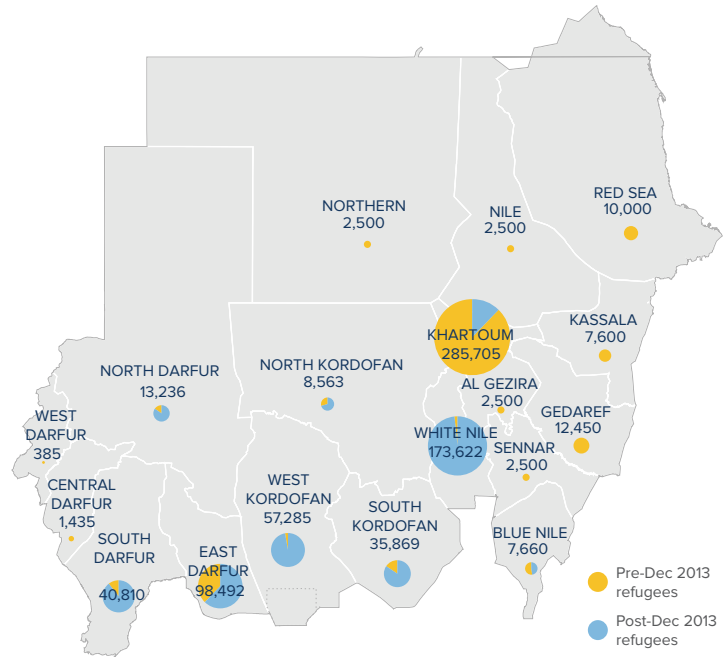

Total number of refugees*	763,112
Pre-Dec 2013 refugees	352,212
Post-Dec 2013 refugees	410,900
Total arrivals in 2018	17,685
Total arrivals in Apr 2018	2,995

*Additional sources estimate a total of 1.3 million South Sudanese refugees in Sudan; however, data requires verification.

POPULATION BY STATE

AGE-GENDER BREAKDOWN **

POPULATION DISTRIBUTION REGISTRATION PROGRESS

**Population distribution statistics are based on biometrically registered individuals only

SCHOOL-AGED CHILDREN (6-17 YRS) **

REPRODUCTIVE-AGED WOMEN/GIRLS (13-49 YRS)**

HOUSEHOLD DISTRIBUTION**

2018 ARRIVALS BY STATE

April 2018 ARRIVALS BY STATE

MONTHLY ARRIVAL TRENDS (2015-2018)

The boundaries and names shown and the designations used on this map do not imply official endorsement or acceptance by the United Nations.