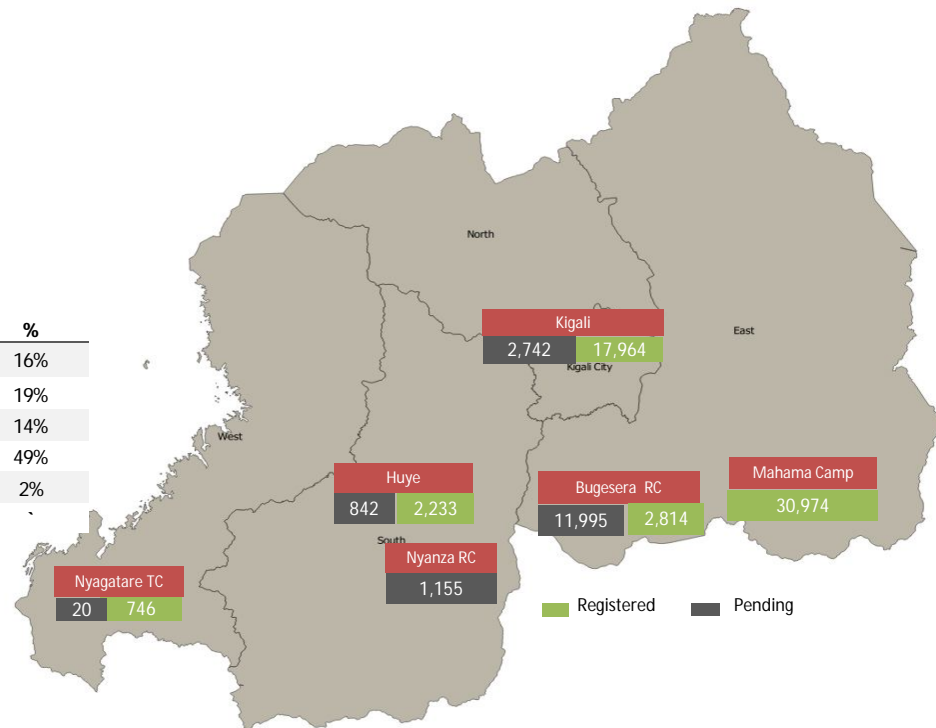

Daily Statistics

Registered on 27 July 2015	
Kigali	624
Mahama	119
Nyagatare	-
Total	743

Camp / Reception Centre Population	
Bugesera*	14,809 4,421
Nyanza*	1,155 300
Nyagatare**	766 309
Mahama**	30,974 13,046
Kigali	20,706 7,280
Huye	3,075 878
Districts	-
Total	71,485 26,234

Total Arrivals

Bugesera Arrivals

71,485	Total
54,731	Registered
16,754	Pending

Nyanza Arrivals :3 Rusizi Arrivals: 2 Mahama Arrivals: 90

Breakdown of Registered Population

Area of Origin	
Kirundo	22,912
Bujumbura Mairie	20,499
Muyinga	3,273
Ngozi	1,739
Karuzi	765
Kayanza	500
Cibitoke	364
Mwaro	320
Ruyigi	306
Others	4,053
Total	54,731

Age Cohort	Female	Male	Total	%
0 - 4 years	4,320	4,530	8,850	16%
5 - 11 years	5,087	5,133	10,220	19%
12 - 17 years	3,789	3,866	7,655	14%
18 - 59 years	14,281	12,781	27,062	49%
60 + years	640	304	944	2%
Total	28,117	26,614	54,731	

*Source: MIDIMAR Camp Manager

** Figures represent where individuals were registered but not necessarily their current physical location.

Individuals pending in Bugesera have undergone level 1 biometric registration