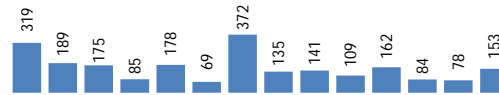

Daily Statistics

Registered on 27 July 2015	
Kigali	624
Mahama	119
Nyagatare	-
Total	743

Camp / Reception Centre Population	
Bugesera*	14,809 4,421
Nyanza*	1,155 300
Nyagatare**	766 309
Mahama**	30,974 13,046
Kigali	20,706 7,280
Huye	3,075 878
Districts	-
Total	71,485 26,234

Total Arrivals

Bugesera Arrivals

71,485	Total
54,731	Registered
16,754	Pending

Nyanza Arrivals :3 Rusizi Arrivals: 2 Mahama Arrivals: 90

Breakdown of Registered Population

Area of Origin	
Kirundo	22,912
Bujumbura Mairie	20,499
Muyinga	3,273
Ngozi	1,739
Karuzi	765
Kayanza	500
Cibitoke	364
Mwaro	320
Ruyigi	306
Others	4,053
Total	54,731

Age Cohort	Female	Male	Total	%
0 - 4 years	4,320	4,530	8,850	16%
5 - 11 years	5,087	5,133	10,220	19%
12 - 17 years	3,789	3,866	7,655	14%
18 - 59 years	14,281	12,781	27,062	49%
60 + years	640	304	944	2%
Total	28,117	26,614	54,731	