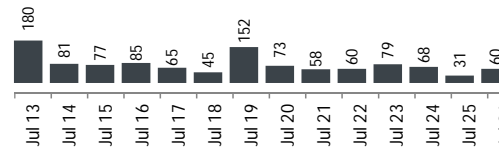

Daily Statistics

Registered on 27 July 2015	
Kigali	624
Mahama	119
Nyagatare	-
Total	743

Camp / Reception Centre Population	
Bugesera*	14,809 4,421
Nyanza*	1,155 300
Nyagatare**	766 309
Mahama**	30,974 13,046
Kigali	20,706 7,280
Huye	3,075 878
Districts	-
Total	71,485 26,234

Total Arrivals

Bugesera Arrivals

71,485	Total
54,731	Registered
16,754	Pending

Nyanza Arrivals :3 Rusizi Arrivals: 2 Mahama Arrivals: 90

Breakdown of Registered Population

Area of Origin	
Kirundo	22,912
Bujumbura Mairie	20,499
Muyinga	3,273
Ngozi	1,739
Karuzi	765
Kayanza	500
Cibitoke	364
Mwaro	320
Ruyigi	306
Others	4,053
Total	54,731

Age Cohort	Female	Male	Total	%
0 - 4 years	4,320	4,530	8,850	16%
5 - 11 years	5,087	5,133	10,220	19%
12 - 17 years	3,789	3,866	7,655	14%
18 - 59 years	14,281	12,781	27,062	49%
60 + years	640	304	944	2%
Total	28,117	26,614	54,731	