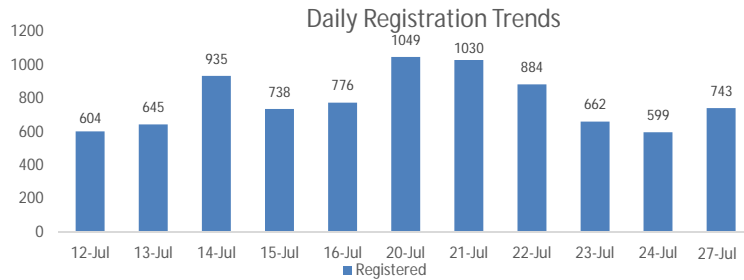

Total Arrivals

Bugesera Arrivals

71,485	Total
54,731	Registered
16,754	Pending

Nyanza Arrivals :3 Rusizi Arrivals: 2 Mahama Arrivals: 90

Breakdown of Registered Population

Area of Origin	
Kirundo	22,912
Bujumbura Mairie	20,499
Muyinga	3,273
Ngozi	1,739
Karuzi	765
Kayanza	500
Cibitoke	364
Mwaro	320
Ruyigi	306
Others	4,053
Total	54,731

Age Cohort	Female	Male	Total	%
0 - 4 years	4,320	4,530	8,850	16%
5 - 11 years	5,087	5,133	10,220	19%
12 - 17 years	3,789	3,866	7,655	14%
18 - 59 years	14,281	12,781	27,062	49%
60 + years	640	304	944	2%
Total	28,117	26,614	54,731	