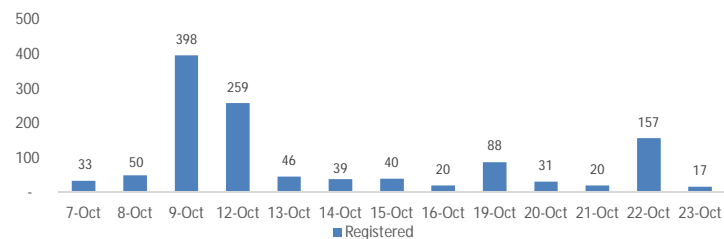

Daily Statistics

Registered on 25 October 2015 

Mahama	-
Kigali	-
Nyagatare	-
Total	-

Camp / Reception Centre Population 

Bugesera*	275	92
Nyanza*	92	21
Nyagatare*	70	41
Mahama*	44,895	18,509
Kigali	21,581	9,076
Huye	2,943	947
Total	69,856	28,686

Total Arrivals

Mahama Arrivals

	69,856	Total Active Refugees
	69,425	Registered L2
	431	Registered L1
	6,696	Temporarily Inactivated**
	76,552	Active + Inactive Refugees

Nyanza Arrivals : 8 Bugesera Arrivals :3 Rusizi Arrivals : 4

Daily Registration Trends

Area of Origin	Age Cohort	Female	Male	Total	%
Kirundo	0 - 4 years	5,591	5,766	11,357	16%
Bujumbura	5 - 11 years	6,456	6,530	12,986	19%
Muyinga	12 - 17 years	4,805	4,789	9,594	14%
Ngozi	18 - 59 years	17,555	16,599	34,154	49%
Karuzi	60 + years	899	435	1,334	2%
Kayanza	Total	35,306	34,119	69,425	
Cibitoke					
Bubanza					
Gitega					
Mwaro					
Others					
Total					