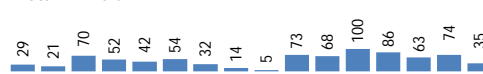

Daily Statistics

Registered on 25 October 2015 

Mahama	-
Kigali	-
Nyagatare	-
Total	-

Camp / Reception Centre Population 

Bugesera*	275	92
Nyanza*	92	21
Nyagatare*	70	41
Mahama*	44,895	18,509
Kigali	21,581	9,076
Huye	2,943	947
Total	69,856	28,686

Total Arrivals

Mahama Arrivals

	69,856	Total Active Refugees
	69,425	Registered L2
	431	Registered L1
	6,696	Temporarily Inactivated**
	76,552	Active + Inactive Refugees

Nyanza Arrivals : 8 Bugesera Arrivals :3 Rusizi Arrivals : 4