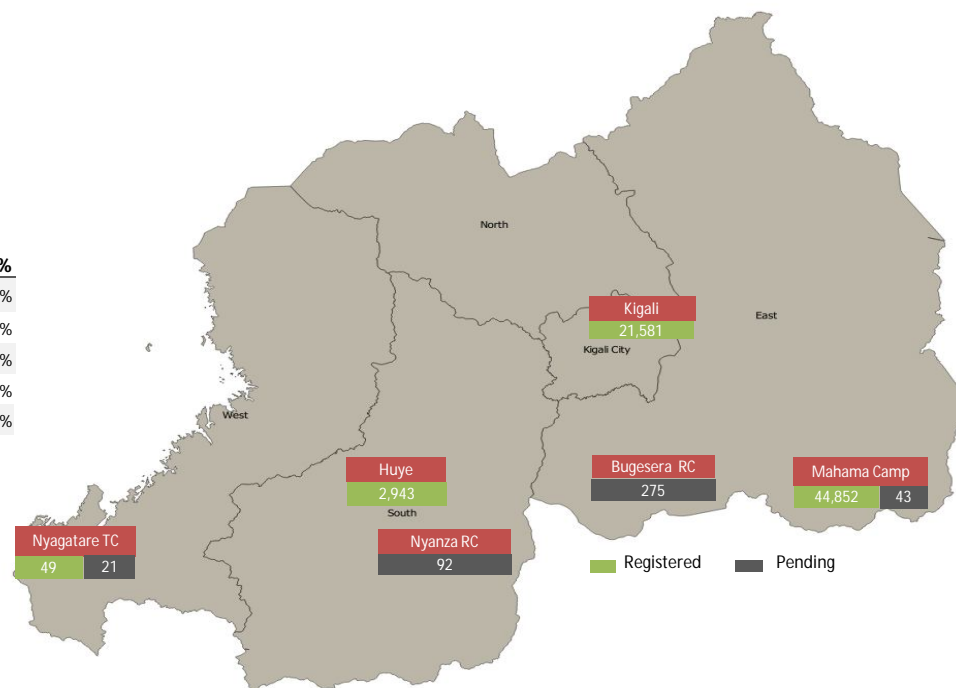

Daily Statistics

Registered on 25 October 2015 

Mahama	-
Kigali	-
Nyagatare	-
Total	-

Camp / Reception Centre Population 

Bugesera*	275	92
Nyanza*	92	21
Nyagatare*	70	41
Mahama*	44,895	18,509
Kigali	21,581	9,076
Huye	2,943	947
Total	69,856	28,686

Total Arrivals

Mahama Arrivals

	69,856	Total Active Refugees
	69,425	Registered L2
	431	Registered L1
	6,696	Temporarily Inactivated**
	76,552	Active + Inactive Refugees

Nyanza Arrivals : 8 Bugesera Arrivals :3 Rusizi Arrivals : 4

Daily Registration Trends

Area of Origin	Age Cohort	Female	Male	Total	%
Kirundo	0 - 4 years	5,591	5,766	11,357	16%
Bujumbura	5 - 11 years	6,456	6,530	12,986	19%
Muyinga	12 - 17 years	4,805	4,789	9,594	14%
Ngozi	18 - 59 years	17,555	16,599	34,154	49%
Karuzi	60 + years	899	435	1,334	2%
Kayanza	Total	35,306	34,119	69,425	
Cibitoke					
Bubanza					
Gitega					
Mwaro					
Others					
Total					

*Source: MIDIMAR Camp Manager

** Individuals who left the Reception/Transit centers without authorization and whose whereabouts are unknown. Individuals in Bugesera and Nyanza RCs have undergone level 1 biometric registration