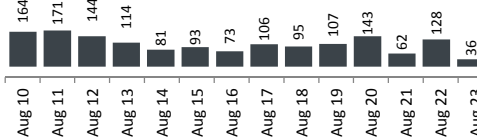

Daily Statistics

Registered on 23 August 2015 

Mahama	-
Bugesera	-
Nyagatare	-
Total	-

Camp / Reception Centre Population 

Bugesera*	9,743	1,975
Nyanza*	152	58
Nyagatare**	579	214
Mahama**	40,212	16,635
Kigali	21,246	8,759
Huye	2,765	872
Total	74,697	28,513

Total Arrivals

Bugesera Arrivals

	74,697	Total
	65,368	Registered
	9,329	Pending

Nyanza Arrivals : 0 Rusizi Arrivals: 3 Mahama Arrivals : 0

Area of Origin	Age Cohort	Female	Male	Total	%	
Kirundo	28,205	0 - 4 years	5,208	5,403	10,611	16%
Bujumbura	23,113	5 - 11 years	6,161	6,138	12,299	19%
Muyinga	4,681	12 - 17 years	4,520	4,585	9,105	14%
Ngozi	2,372	18 - 59 years	16,835	15,393	32,228	49%
Karuzi	1,013	60 + years	825	300	1,125	2%
Kayanza	697	Total	33,549	31,819	65,368	
Cibitoke	435					
Bubanza	375					
Gitega	339					
Mwaro	313					
Others	3,825					
Total	65,368					