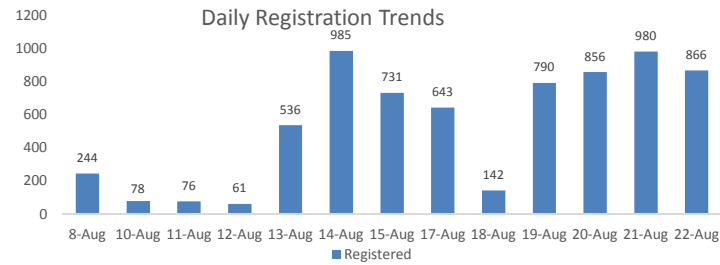

Total Arrivals

Bugesera Arrivals

	74,697	Total
	65,368	Registered
	9,329	Pending

Nyanza Arrivals : 0 Rusizi Arrivals: 3 Mahama Arrivals : 0

Area of Origin	Age Cohort	Female	Male	Total	%	
Kirundo	28,205	0 - 4 years	5,208	5,403	10,611	16%
Bujumbura	23,113	5 - 11 years	6,161	6,138	12,299	19%
Muyinga	4,681	12 - 17 years	4,520	4,585	9,105	14%
Ngozi	2,372	18 - 59 years	16,835	15,393	32,228	49%
Karuzi	1,013	60 + years	825	300	1,125	2%
Kayanza	697	Total	33,549	31,819	65,368	
Cibitoke	435					
Bubanza	375					
Gitega	339					
Mwaro	313					
Others	3,825					
Total	65,368					