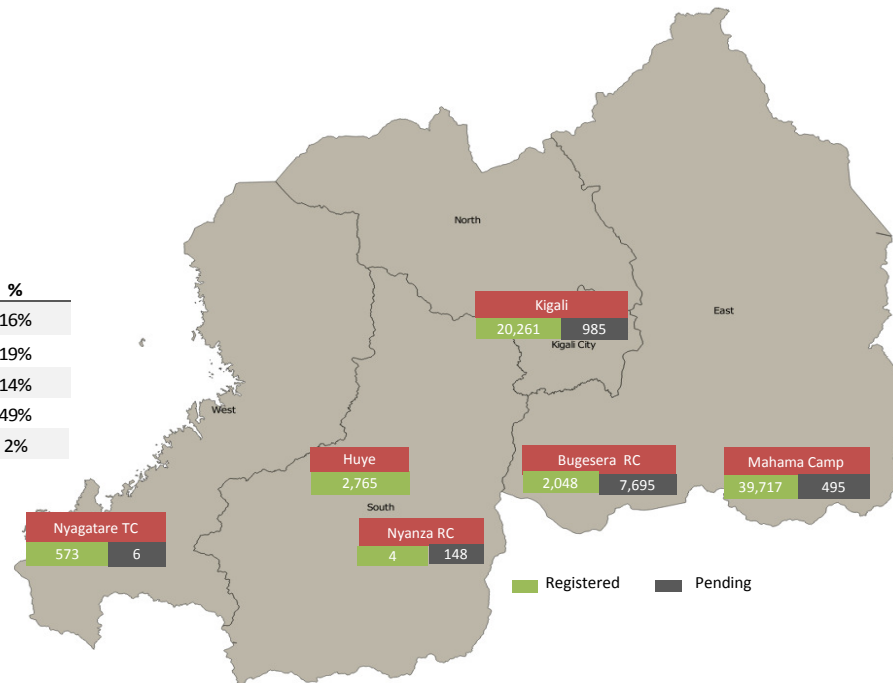

Daily Statistics

Registered on 23 August 2015 

Mahama	-
Bugesera	-
Nyagatare	-
Total	-

Camp / Reception Centre Population 

Bugesera*	9,743	1,975
Nyanza*	152	58
Nyagatare**	579	214
Mahama**	40,212	16,635
Kigali	21,246	8,759
Huye	2,765	872
Total	74,697	28,513

Total Arrivals

Bugesera Arrivals

	74,697	Total
	65,368	Registered
	9,329	Pending

Nyanza Arrivals : 0 Rusizi Arrivals: 3 Mahama Arrivals : 0

Area of Origin	Age Cohort	Female	Male	Total	%	
Kirundo	28,205	0 - 4 years	5,208	5,403	10,611	16%
Bujumbura	23,113	5 - 11 years	6,161	6,138	12,299	19%
Muyinga	4,681	12 - 17 years	4,520	4,585	9,105	14%
Ngozi	2,372	18 - 59 years	16,835	15,393	32,228	49%
Karuzi	1,013	60 + years	825	300	1,125	2%
Kayanza	697	Total	33,549	31,819	65,368	
Cibitoke	435					
Bubanza	375					
Gitega	339					
Mwaro	313					
Others	3,825					
Total	65,368					

*Source: MIDIMAR Camp Manager

** Figures represent where individuals were registered but not necessarily their current physical location. Individuals pending in Bugesera have undergone level 1 biometric registration