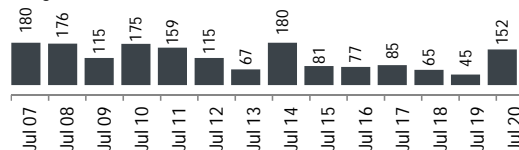

Daily Statistics

Registered on 20 July 2015	
Kigali	862
Mahama	187
Nyagatare	-
Total	1,049

Camp / Reception Centre Population		
Bugesera*	14,379	4,316
Nyanza*	1,119	285
Nyagatare**	742	299
Mahama**	30,367	12,888
Kigali	21,271	7,345
Huye	2,996	852
Districts	29	
Total	70,903	25,985

Total Arrivals

Bugesera Arrivals

Total	Registered	Pending
70,903	50,660	20,243

Nyanza Arrivals :20 Rusizi Arrivals: 23 Mahama Arrivals: 177

Breakdown of Registered Population

Area of Origin	Registered	Age Cohort	Female	Male	Total	%
Kirundo	22,340	0 - 4 years	4,036	4,237	8,273	16%
Bujumbura Mairie	17,839	5 - 11 years	4,753	4,830	9,583	19%
Muyinga	3,156	12 - 17 years	3,572	3,660	7,232	14%
Ngozi	1,572	18 - 59 years	13,010	11,666	24,676	49%
Karuzi	734	60 + years	610	286	896	2%
Kayanza	469	Total	25,981	24,679	50,660	
Cibitoke	353					
Mwaro	318					
Ruyigi	280					
Others	3,599					
Total	50,660					