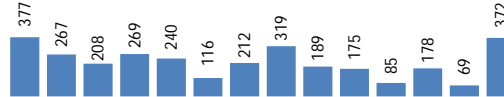

Daily Statistics

Registered on 20 July 2015	
Kigali	862
Mahama	187
Nyagatare	-
Total	1,049

Camp / Reception Centre Population		
Bugesera*	14,379	4,316
Nyanza*	1,119	285
Nyagatare**	742	299
Mahama**	30,367	12,888
Kigali	21,271	7,345
Huye	2,996	852
Districts	29	
Total	70,903	25,985

Total Arrivals

Bugesera Arrivals

Total	Registered	Pending
70,903	50,660	20,243

Nyanza Arrivals :20 Rusizi Arrivals: 23 Mahama Arrivals: 177

Breakdown of Registered Population

Area of Origin	Registered	Age Cohort	Female	Male	Total	%
Kirundo	22,340	0 - 4 years	4,036	4,237	8,273	16%
Bujumbura Mairie	17,839	5 - 11 years	4,753	4,830	9,583	19%
Muyinga	3,156	12 - 17 years	3,572	3,660	7,232	14%
Ngozi	1,572	18 - 59 years	13,010	11,666	24,676	49%
Karuzi	734	60 + years	610	286	896	2%
Kayanza	469	Total	25,981	24,679	50,660	
Cibitoke	353					
Mwaro	318					
Ruyigi	280					
Others	3,599					
Total	50,660					