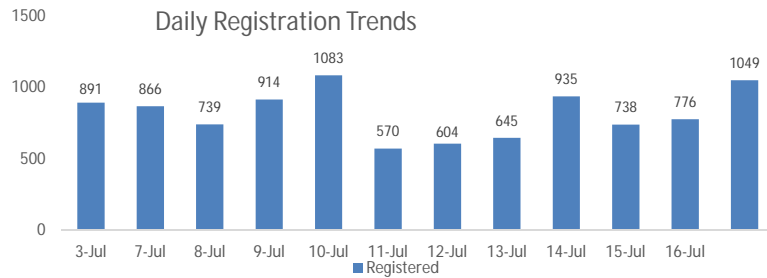

Total Arrivals

Bugesera Arrivals

Total	Registered	Pending
70,903	50,660	20,243

Nyanza Arrivals :20 Rusizi Arrivals: 23 Mahama Arrivals: 177

Breakdown of Registered Population

Area of Origin	Registered	Age Cohort	Female	Male	Total	%
Kirundo	22,340	0 - 4 years	4,036	4,237	8,273	16%
Bujumbura Mairie	17,839	5 - 11 years	4,753	4,830	9,583	19%
Muyinga	3,156	12 - 17 years	3,572	3,660	7,232	14%
Ngozi	1,572	18 - 59 years	13,010	11,666	24,676	49%
Karuzi	734	60 + years	610	286	896	2%
Kayanza	469	Total	25,981	24,679	50,660	
Cibitoke	353					
Mwaro	318					
Ruyigi	280					
Others	3,599					
Total	50,660					