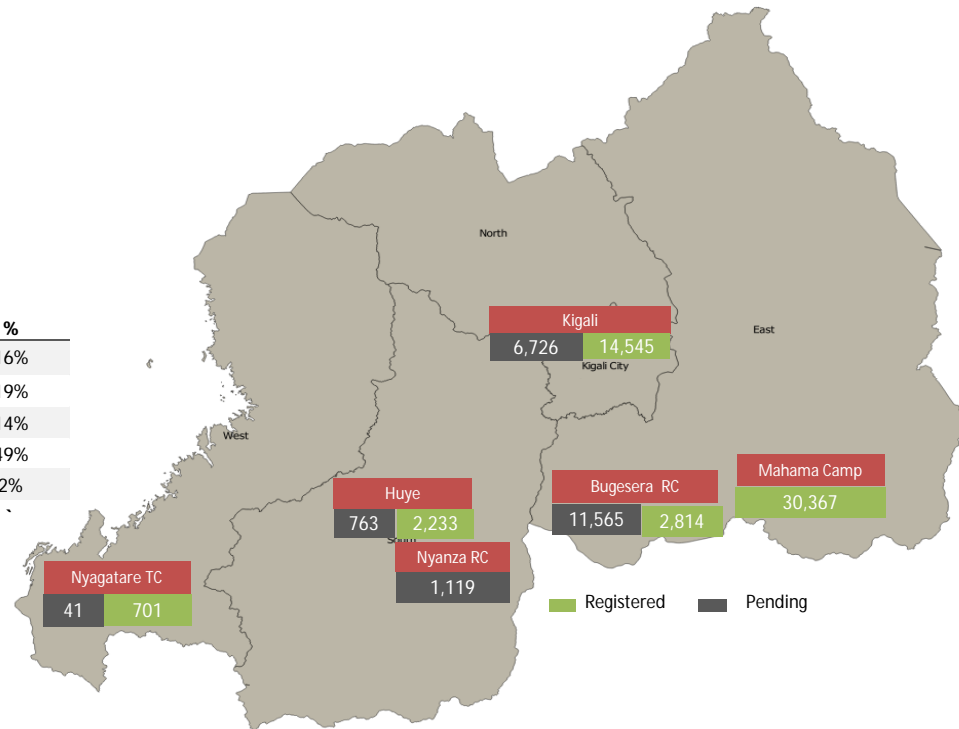

Daily Statistics

Registered on 20 July 2015	
Kigali	862
Mahama	187
Nyagatare	-
Total	1,049

Camp / Reception Centre Population		
Bugesera*	14,379	4,316
Nyanza*	1,119	285
Nyagatare**	742	299
Mahama**	30,367	12,888
Kigali	21,271	7,345
Huye	2,996	852
Districts	29	
Total	70,903	25,985

Total Arrivals

Bugesera Arrivals

Total	Registered	Pending
70,903	50,660	20,243

Nyanza Arrivals :20 Rusizi Arrivals: 23 Mahama Arrivals: 177

Breakdown of Registered Population

Area of Origin	Registered	Age Cohort	Female	Male	Total	%
Kirundo	22,340	0 - 4 years	4,036	4,237	8,273	16%
Bujumbura Mairie	17,839	5 - 11 years	4,753	4,830	9,583	19%
Muyinga	3,156	12 - 17 years	3,572	3,660	7,232	14%
Ngozi	1,572	18 - 59 years	13,010	11,666	24,676	49%
Karuzi	734	60 + years	610	286	896	2%
Kayanza	469	Total	25,981	24,679	50,660	
Cibitoke	353					
Mwaro	318					
Ruyigi	280					
Others	3,599					
Total	50,660					

*Source: MIDIMAR Camp Manager
 ** Figures represent where individuals were registered but not necessarily their current physical location.
 Individuals pending in Bugesera have undergone level 1 biometric registration
 For more information please visit our website: <http://data.unhcr.org/burundi/country.php?id=182>