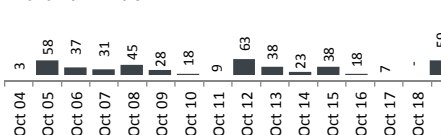

Daily Statistics

Registered on 19 October 2015

Mahama	84
Kigali	-
Nyagatare	4
Total	88

Camp / Reception Centre Population

Bugesera*	95	43
Nyanza*	19	9
Nyagatare**	48	21
Mahama**	44,715	18,499
Kigali	21,581	9,076
Huye	2,843	891
Total	69,301	28,539

Total Arrivals

Mahama Arrivals

	69,301	Total Active Refugees
	69,187	Registered L2
	114	Registered L1
	6,696	Temporarily Inactivated***
	75,997	Active + Inactive Refugees

Nyanza Arrivals : 0 Bugesera Arrivals : 10 Rusizi Arrivals : 4

Daily Registration Trends

Area of Origin	Age Cohort	Female	Male	Total	%
Kirundo	0 - 4 years	5,505	5,757	11,262	16%
Bujumbura	5 - 11 years	6,410	6,506	12,916	19%
Muyinga	12 - 17 years	4,796	4,759	9,555	14%
Ngozi	18 - 59 years	17,542	16,585	34,127	49%
Karuzi	60 + years	898	429	1,327	2%
Kayanza	Total	35,151	34,036	69,187	
Cibitoke					
Bubanza					
Gitega					
Mwaro					
Others					
Total					