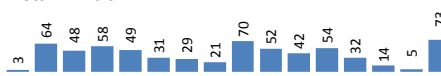

Daily Statistics

Registered on 19 October 2015

Mahama	84
Kigali	-
Nyagatare	4
Total	88

Camp / Reception Centre Population

Bugesera*	95	43
Nyanza*	19	9
Nyagatare**	48	21
Mahama**	44,715	18,499
Kigali	21,581	9,076
Huye	2,843	891
Total	69,301	28,539

Total Arrivals

Mahama Arrivals

	69,301	Total Active Refugees
	69,187	Registered L2
	114	Registered L1
	6,696	Temporarily Inactivated***
	75,997	Active + Inactive Refugees

Nyanza Arrivals : 0 Bugesera Arrivals : 10 Rusizi Arrivals : 4