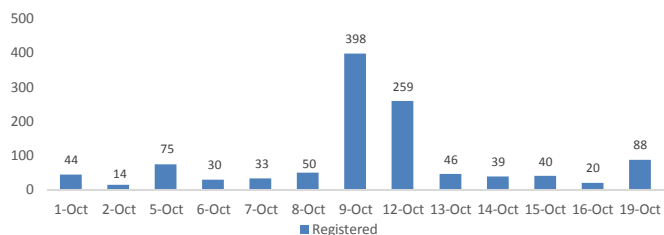

Total Arrivals

Mahama Arrivals

	69,301	Total Active Refugees
	69,187	Registered L2
	114	Registered L1
	6,696	Temporarily Inactivated***
	75,997	Active + Inactive Refugees

Nyanza Arrivals : 0 Bugesera Arrivals : 10 Rusizi Arrivals : 4

Daily Registration Trends

Area of Origin	Age Cohort	Female	Male	Total	%
Kirundo	0 - 4 years	5,505	5,757	11,262	16%
Bujumbura	5 - 11 years	6,410	6,506	12,916	19%
Muyinga	12 - 17 years	4,796	4,759	9,555	14%
Ngozi	18 - 59 years	17,542	16,585	34,127	49%
Karuzi	60 + years	898	429	1,327	2%
Kayanza	Total	35,151	34,036	69,187	
Cibitoke					
Bubanza					
Gitega					
Mwaro					
Others					
Total					