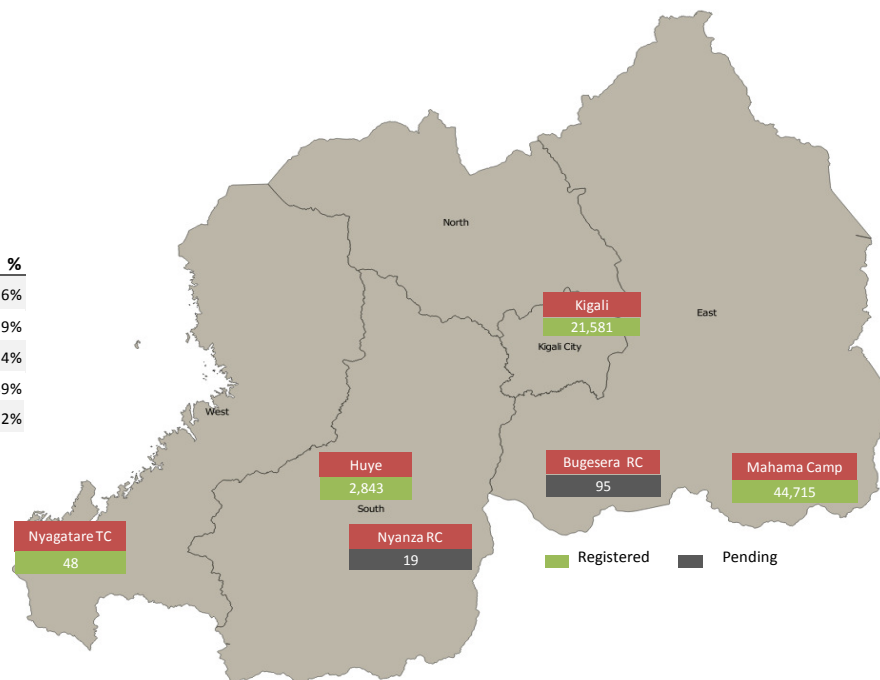

Daily Statistics

Registered on 19 October 2015

Mahama	84
Kigali	-
Nyagatare	4
Total	88

Camp / Reception Centre Population

Bugesera*	95	43
Nyanza*	19	9
Nyagatare**	48	21
Mahama**	44,715	18,499
Kigali	21,581	9,076
Huye	2,843	891
Total	69,301	28,539

Total Arrivals

Mahama Arrivals

	69,301	Total Active Refugees
	69,187	Registered L2
	114	Registered L1
	6,696	Temporarily Inactivated***
	75,997	Active + Inactive Refugees

Nyanza Arrivals : 0 Bugesera Arrivals : 10 Rusizi Arrivals : 4

Daily Registration Trends

Area of Origin	Age Cohort	Female	Male	Total	%
Kirundo	0 - 4 years	5,505	5,757	11,262	16%
Bujumbura	5 - 11 years	6,410	6,506	12,916	19%
Muyinga	12 - 17 years	4,796	4,759	9,555	14%
Ngozi	18 - 59 years	17,542	16,585	34,127	49%
Karuzi	60 + years	898	429	1,327	2%
Kayanza	Total	35,151	34,036	69,187	
Cibitoke					
Bubanza					
Gitega					
Mwaro					
Others					
Total					

*Source: MIDIMAR Camp Manager

** Figures represent where individuals were registered but not necessarily their current physical location.

*** Individuals who left the Reception/Transit centers without authorization and whose whereabouts are unknown.