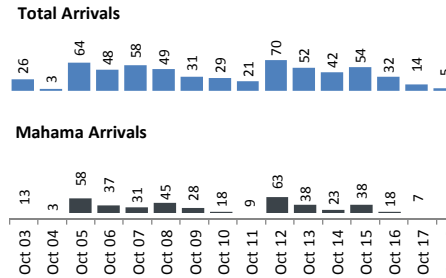

Daily Statistics

Registered on 18 October 2015

Mahama	-
Kigali	-
Nyagatare	-
Total	-

Camp / Reception Centre Population

Bugesera*	85	39
Nyanza*	19	9
Nyagatare**	44	19
Mahama**	44,633	18,463
Kigali	21,581	9,076
Huye	2,843	891
Total	69,205	28,497

69,205	Total Active Refugees
69,094	Registered L2
111	Registered L1
6,696	Temporarily Inactivated***
75,901	Active + Inactive Refugees

Nyanza Arrivals : 0 Bugesera Arrivals : 3 Rusizi Arrivals : 2

Daily Registration Trends

Area of Origin	Age Cohort	Female	Male	Total	%
Kirundo	0 - 4 years	5,502	5,756	11,258	16%
Bujumbura	5 - 11 years	6,399	6,493	12,892	19%
Muyinga	12 - 17 years	4,745	4,745	9,490	14%
Ngozi	18 - 59 years	17,542	16,585	34,127	49%
Karuzi	60 + years	898	429	1,327	2%
Kayanza	Total	35,086	34,008	69,094	
Cibitoke					
Bubanza					
Gitega					
Mwaro					
Others					
Total					