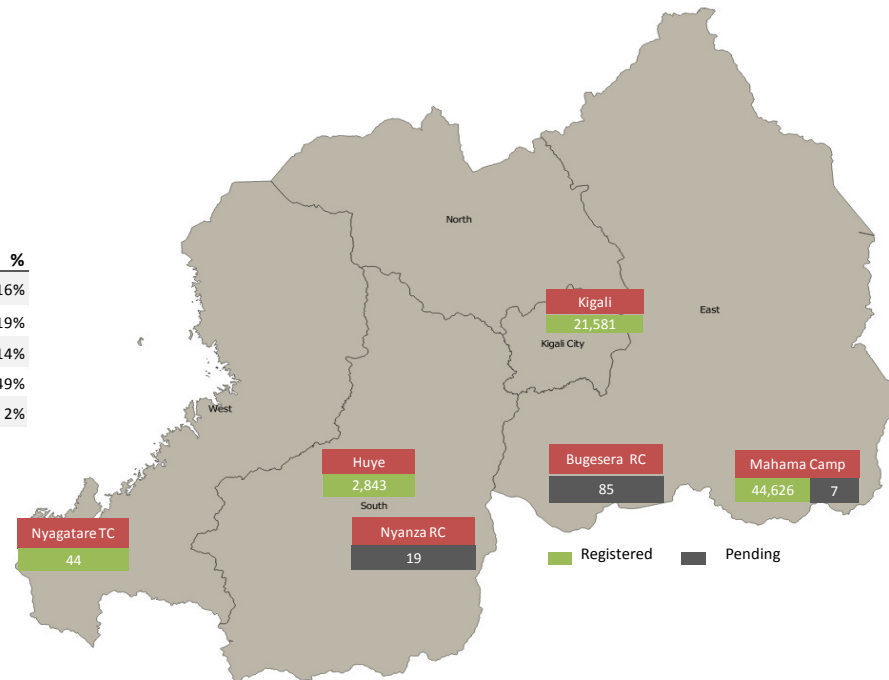

Daily Statistics

Registered on 18 October 2015

Mahama	-
Kigali	-
Nyagatare	-
Total	-

Camp / Reception Centre Population

Bugesera*	85	39
Nyanza*	19	9
Nyagatare**	44	19
Mahama**	44,633	18,463
Kigali	21,581	9,076
Huye	2,843	891
Total	69,205	28,497

69,205	Total Active Refugees
69,094	Registered L2
111	Registered L1
6,696	Temporarily Inactivated***
75,901	Active + Inactive Refugees

Nyanza Arrivals : 0 Bugesera Arrivals : 3 Rusizi Arrivals : 2

Daily Registration Trends

Area of Origin	Age Cohort	Female	Male	Total	%
Kirundo	0 - 4 years	5,502	5,756	11,258	16%
Bujumbura	5 - 11 years	6,399	6,493	12,892	19%
Muyinga	12 - 17 years	4,745	4,745	9,490	14%
Ngozi	18 - 59 years	17,542	16,585	34,127	49%
Karuzi	60 + years	898	429	1,327	2%
Kayanza	Total	35,086	34,008	69,094	
Cibitoke					
Bubanza					
Gitega					
Mwaro					
Others					
Total					

*Source: MIDIMAR Camp Manager
 ** Figures represent where individuals were registered but not necessarily their current physical location.
 *** Individuals who left the Reception/Transit centers without authorization and whose whereabouts are unknown.
 Individuals in Bugesera and Nyanza RCs have undergone level 1 biometric registration
 For more information please visit our website: <http://data.unhcr.org/burundi/country.php?id=182>