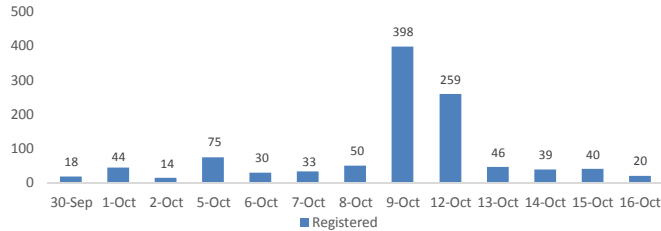

Daily Statistics

Registered on 18 October 2015

Mahama	-
Kigali	-
Nyagatare	-
Total	-

Camp / Reception Centre Population

Bugesera*	85	39
Nyanza*	19	9
Nyagatare**	44	19
Mahama**	44,633	18,463
Kigali	21,581	9,076
Huye	2,843	891
Total	69,205	28,497

69,205	Total Active Refugees
69,094	Registered L2
111	Registered L1
6,696	Temporarily Inactivated***
75,901	Active + Inactive Refugees

Nyanza Arrivals : 0 Bugesera Arrivals : 3 Rusizi Arrivals : 2

Daily Registration Trends

Area of Origin	Age Cohort	Female	Male	Total	%
Kirundo	0 - 4 years	5,502	5,756	11,258	16%
Bujumbura	5 - 11 years	6,399	6,493	12,892	19%
Muyinga	12 - 17 years	4,745	4,745	9,490	14%
Ngozi	18 - 59 years	17,542	16,585	34,127	49%
Karuzi	60 + years	898	429	1,327	2%
Kayanza	Total	35,086	34,008	69,094	
Cibitoke					
Bubanza					
Gitega					
Mwaro					
Others					
Total					