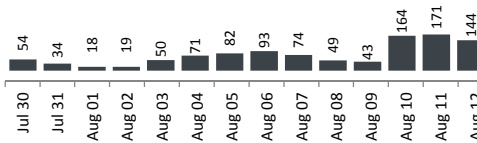

Daily Statistics

Registered on 12 August 2015 

Mahama	61
Bugesera	-
Nyagatare	-
Total	61

Camp / Reception Centre Population 

Bugesera*	14,664	5,186
Nyanza*	89	33
Nyagatare**	533	193
Mahama**	34,185	14,797
Kigali	20,882	8,573
Huye	2,765	872
Total	73,118	29,654

Total Arrivals

Bugesera Arrivals

	73,118	Total
	58,847	Registered
	14,271	Pending

Nyanza Arrivals : 2 Rusizi Arrivals: 0 Mahama Arrivals : 69

Area of Origin

Kirundo	24,232
Bujumbura	23,188
Muyinga	3,456
Ngozi	2,007
Karuzi	792
Kayanza	685
Cibitoke	398
Bubanza	363
Gitega	339
Mwaro	326
Others	3,061
Total	58,847

Age Cohort

Age Cohort	Female	Male	Total	%
0 - 4 years	4,601	4,791	9,392	16%
5 - 11 years	5,473	5,515	10,988	19%
12 - 17 years	4,051	4,147	8,198	14%
18 - 59 years	15,334	14,010	29,344	50%
60 + years	701	224	925	2%
Total	30,160	28,687	58,847	