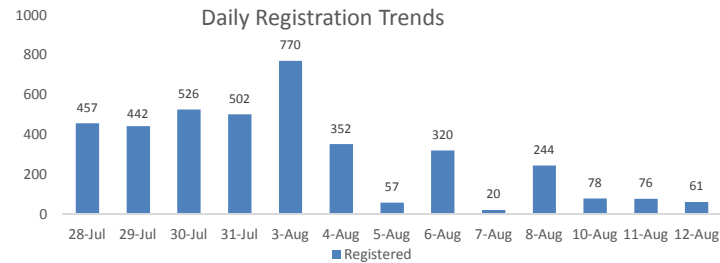

Total Arrivals

Bugesera Arrivals

	73,118	Total
	58,847	Registered
	14,271	Pending

Nyanza Arrivals : 2 Rusizi Arrivals: 0 Mahama Arrivals : 69

Area of Origin

Kirundo	24,232
Bujumbura	23,188
Muyinga	3,456
Ngozi	2,007
Karuzi	792
Kayanza	685
Cibitoke	398
Bubanza	363
Gitega	339
Mwaro	326
Others	3,061
Total	58,847

Age Cohort

Age Cohort	Female	Male	Total	%
0 - 4 years	4,601	4,791	9,392	16%
5 - 11 years	5,473	5,515	10,988	19%
12 - 17 years	4,051	4,147	8,198	14%
18 - 59 years	15,334	14,010	29,344	50%
60 + years	701	224	925	2%
Total	30,160	28,687	58,847	