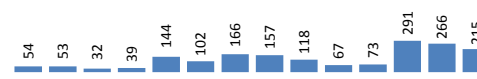

Daily Statistics

Registered on 12 August 2015 

Mahama	61
Bugesera	-
Nyagatare	-
Total	61

Camp / Reception Centre Population 

Bugesera*	14,664	5,186
Nyanza*	89	33
Nyagatare**	533	193
Mahama**	34,185	14,797
Kigali	20,882	8,573
Huye	2,765	872
Total	73,118	29,654

Total Arrivals

Bugesera Arrivals

	73,118	Total
	58,847	Registered
	14,271	Pending

Nyanza Arrivals : 2 Rusizi Arrivals: 0 Mahama Arrivals : 69

Area of Origin

Kirundo	24,232
Bujumbura	23,188
Muyinga	3,456
Ngozi	2,007
Karuzi	792
Kayanza	685
Cibitoke	398
Bubanza	363
Gitega	339
Mwaro	326
Others	3,061
Total	58,847