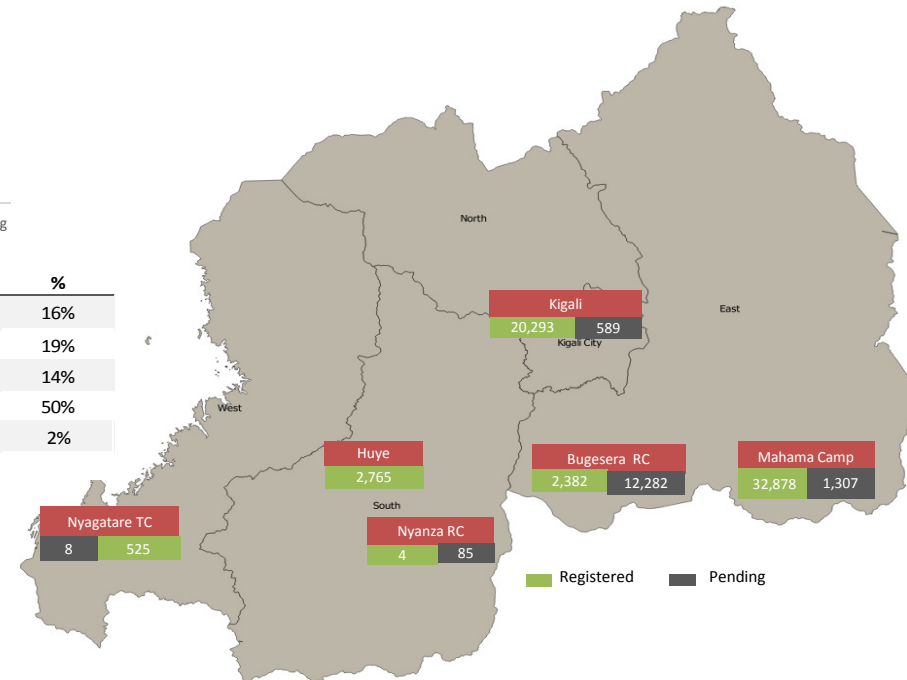

Daily Statistics

Registered on 12 August 2015 

Mahama	61
Bugesera	-
Nyagatare	-
Total	61

Camp / Reception Centre Population 

Bugesera*	14,664	5,186
Nyanza*	89	33
Nyagatare**	533	193
Mahama**	34,185	14,797
Kigali	20,882	8,573
Huye	2,765	872
Total	73,118	29,654

Total Arrivals

Bugesera Arrivals

	73,118	Total
	58,847	Registered
	14,271	Pending

Nyanza Arrivals : 2 Rusizi Arrivals: 0 Mahama Arrivals : 69

Area of Origin

Kirundo	24,232
Bujumbura	23,188
Muyinga	3,456
Ngozi	2,007
Karuzi	792
Kayanza	685
Cibitoke	398
Bubanza	363
Gitega	339
Mwaro	326
Others	3,061
Total	58,847

Age Cohort

Age Cohort	Female	Male	Total	%
0 - 4 years	4,601	4,791	9,392	16%
5 - 11 years	5,473	5,515	10,988	19%
12 - 17 years	4,051	4,147	8,198	14%
18 - 59 years	15,334	14,010	29,344	50%
60 + years	701	224	925	2%
Total	30,160	28,687	58,847	

*Source: MIDIMAR Camp Manager

** Figures represent where individuals were registered but not necessarily their current physical location. Individuals pending in Bugesera have undergone level 1 biometric registration