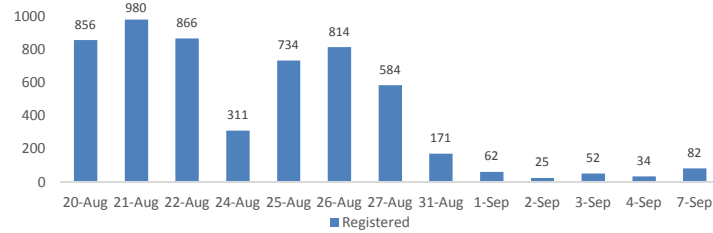

Total Arrivals

Bugesera Arrivals

	70,649	Total
	68,310	Registered
	2,339	Pending

The total number of refugees has reduced by 5989. This is after a verification was done in Bugesera that showed that these individuals had spontaneously left the reception centre and their whereabouts are unknown.

Daily Registration Trends

Area of Origin	Age Cohort	Female	Male	Total	%
Kirundo	0 - 4 years	5,436	5,650	11,086	16%
Bujumbura	5 - 11 years	6,466	6,431	12,897	19%
Muyinga	12 - 17 years	4,649	4,772	9,421	14%
Ngozi	18 - 59 years	17,433	16,169	33,602	49%
Karuzi	60 + years	902	402	1,304	2%
Kayanza	Total	34,886	33,424	68,310	
Cibitoke					
Bubanza					
Gitega					
Mwaro					
Others					
Total					