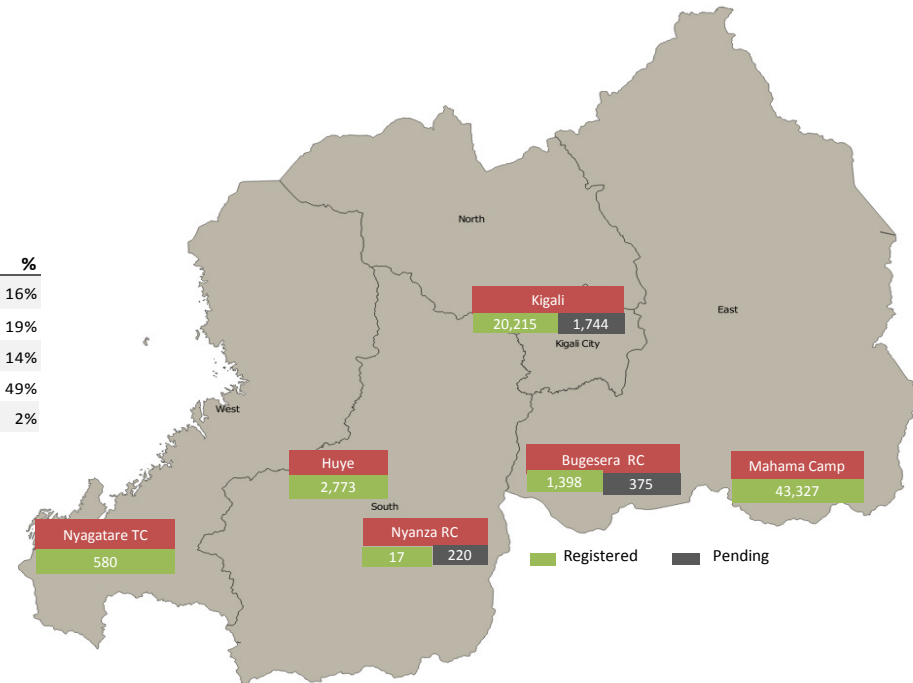

Daily Statistics

Registered on 07 September 2015

Mahama	82
Bugesera	-
Nyagatare	-
Total	82

Camp / Reception Centre Population

Bugesera*	1,773	973
Nyanza*	237	117
Nyagatare**	580	215
Mahama**	43,327	17,985
Kigali	21,959	9,219
Huye	2,773	873
Total	70,649	29,382

Total Arrivals

Bugesera Arrivals

	70,649	Total
	68,310	Registered
	2,339	Pending

The total number of refugees has reduced by 5989. This is after a verification was done in Bugesera that showed that these individuals had spontaneously left the reception centre and their whereabouts are unknown.

Daily Registration Trends

Area of Origin	Age Cohort	Female	Male	Total	%
Kirundo	0 - 4 years	5,436	5,650	11,086	16%
Bujumbura	5 - 11 years	6,466	6,431	12,897	19%
Muyinga	12 - 17 years	4,649	4,772	9,421	14%
Ngozi	18 - 59 years	17,433	16,169	33,602	49%
Karuzi	60 + years	902	402	1,304	2%
Kayanza	Total	34,886	33,424	68,310	
Cibitoke					
Bubanza					
Gitega					
Mwaro					
Others					
Total					

*Source: MIDIMAR Camp Manager
 ** Figures represent where individuals were registered but not necessarily their current physical location.
 Individuals pending in Bugesera have undergone level 1 biometric registration
 For more information please visit our website: <http://data.unhcr.org/burundi/country.php?id=182>