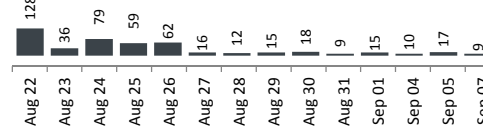

Bugesera Arrivals

	70,649	Total
	68,310	Registered
	2,339	Pending

The total number of refugees has reduced by 5989. This is after a verification was done in Bugesera that showed that these individuals had spontaneously left the reception centre and their whereabouts are unknown.