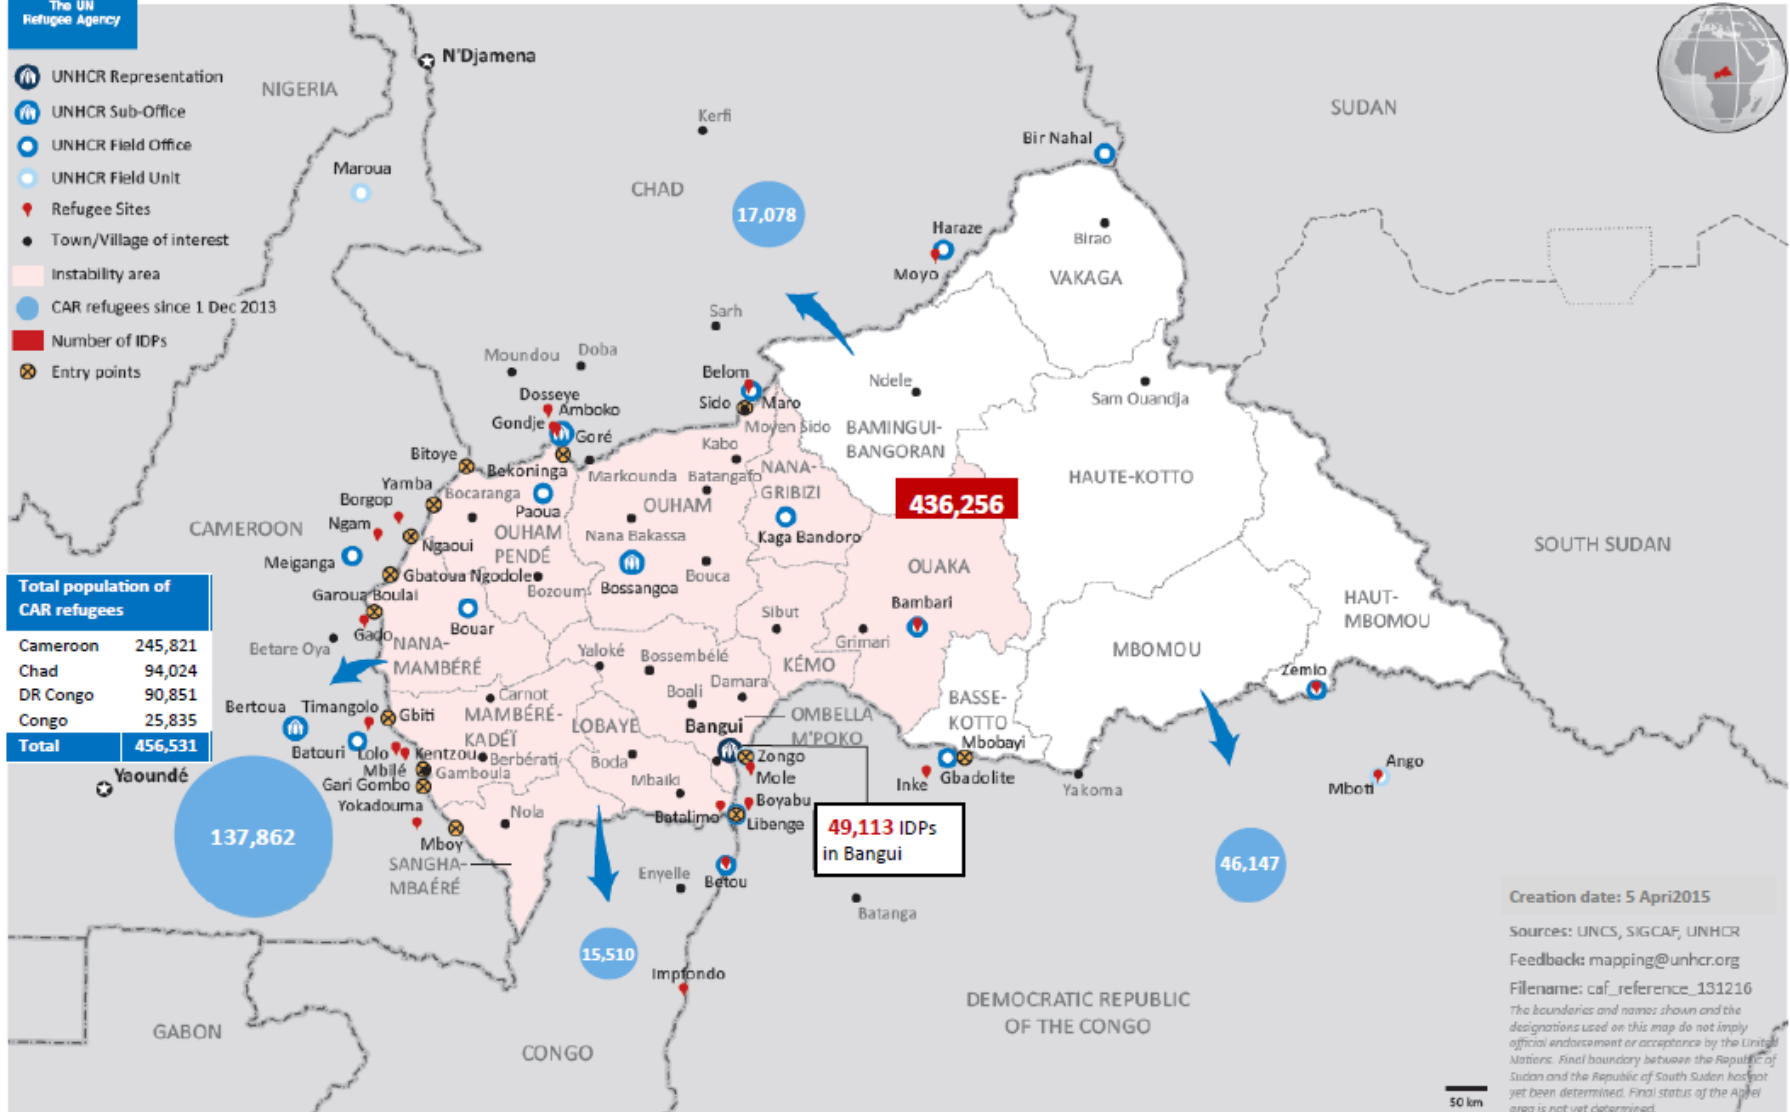

as of 5 April 2015

- UNHCR Representation
- UNHCR Sub-Office
- UNHCR Field Office
- UNHCR Field Unit
- Refugee Sites
- Town/Village of interest
- Instability area
- CAR refugees since 1 Dec 2013
- Number of IDPs
- Entry points

Total population of CAR refugees	
Cameroon	245,821
Chad	94,024
DR Congo	90,851
Congo	25,835
Total	456,531

Creation date: 5 April 2015

Sources: UNCS, SIGCAF, UNHCR

Feedback: mapping@unhcr.org

Filename: caf_reference_131216