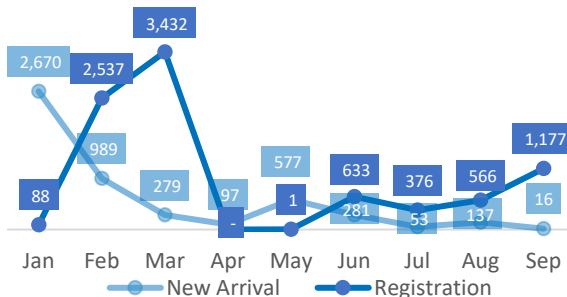

60,494 TOTAL REGISTERED REFUGEES FROM CAMEROON

49,338 BIOMETRICALLY VERIFIED

REGISTERED REFUGEES DEMOGRAPHICS

BREAKDOWN BY STATE

SETTLEMENT/HOST COMMUNITIES

The boundaries and names shown, and the designations used on this map do not imply official endorsement or acceptance by the United Nations. Sources: UNHCR Nigeria Updated: September 2020 Feedback: nigabim@unhcr.org Website: <http://www.unhcr.org/>

TREND OF REFUGEE REGISTRATION PER MONTH IN 2020

BREAKDOWN BY SETTLEMENT

REFUGEES REGISTRATION TREND