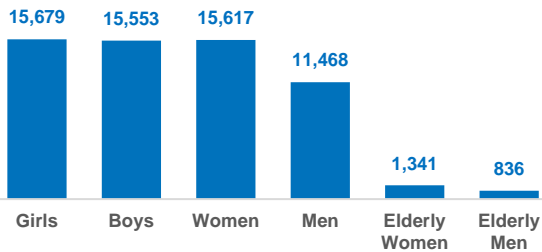

Cameroon Refugees are predominantly from North-West and South-West Regions of Cameroon affected by the crisis between the government and activists calling for independence of the Anglophone Region. The arrival of Cameroonian refugees in Nigeria has since presented a new dimension to the already complex humanitarian situation in Nigeria.

60,494 TOTAL REGISTERED REFUGEES FROM CAMEROON

49,338 BIOMETRICALLY VERIFIED

REGISTERED REFUGEES DEMOGRAPHICS

BREAKDOWN BY STATE

SETTLEMENT/HOST COMMUNITIES

The boundaries and names shown, and the designations used on this map do not imply official endorsement or acceptance by the United Nations. Sources: UNHCR Nigeria Updated: September 2020 Feedback: nigabim@unhcr.org Website: <http://www.unhcr.org/>