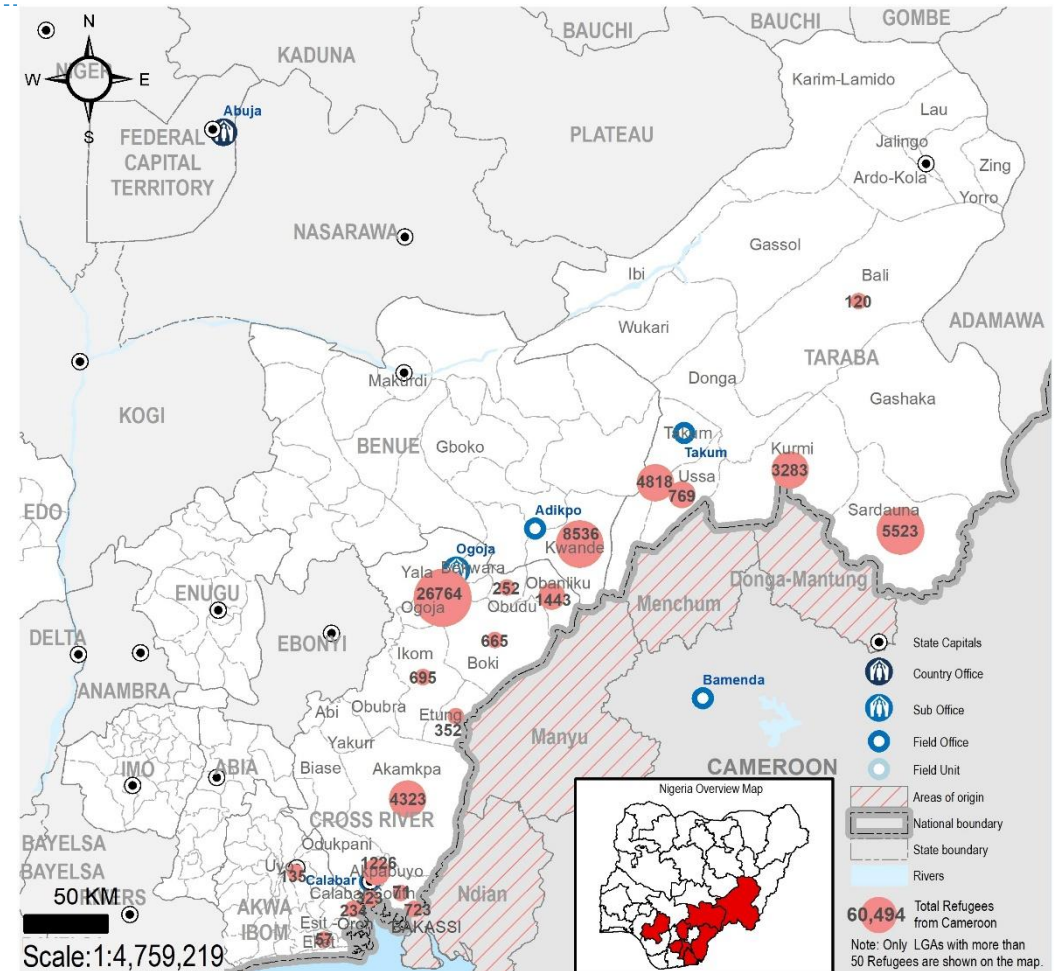

Cameroon Refugees are predominantly from North-West and South-West Regions of Cameroon affected by the crisis between the government and activists calling for independence of the Anglophone Region. The arrival of Cameroonian refugees in Nigeria has since presented a new dimension to the already complex humanitarian situation in Nigeria.

60,494 TOTAL REGISTERED REFUGEES FROM CAMEROON

49,338 BIOMETRICALLY VERIFIED

REGISTERED REFUGEES DEMOGRAPHICS

BREAKDOWN BY STATE

SETTLEMENT/HOST COMMUNITIES

The boundaries and names shown, and the designations used on this map do not imply official endorsement or acceptance by the United Nations. Sources: UNHCR Nigeria Updated: September 2020 Feedback: nigabim@unhcr.org Website: <http://www.unhcr.org/>