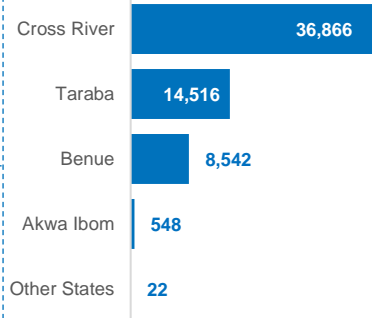

Cameroon Refugees are predominantly from North-West and South-West Regions of Cameroon affected by the crisis between the government and activists calling for independence of the Anglophone Region. The arrival of Cameroonian refugees in Nigeria has since presented a new dimension to the already complex humanitarian situation in Nigeria.

60,494 TOTAL REGISTERED REFUGEES FROM CAMEROON

49,338 BIOMETRICALLY VERIFIED

REGISTERED REFUGEES DEMOGRAPHICS

BREAKDOWN BY STATE

SETTLEMENT/HOST COMMUNITIES

The boundaries and names shown, and the designations used on this map do not imply official endorsement or acceptance by the United Nations. Sources: UNHCR Nigeria Updated: September 2020 Feedback: nigabim@unhcr.org Website: <http://www.unhcr.org/>