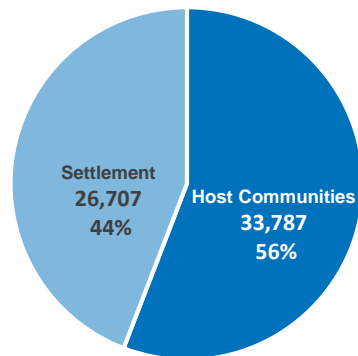

Cameroon Refugees are predominantly from North-West and South-West Regions of Cameroon affected by the crisis between the government and activists calling for independence of the Anglophone Region. The arrival of Cameroonian refugees in Nigeria has since presented a new dimension to the already complex humanitarian situation in Nigeria.

60,494 TOTAL REGISTERED REFUGEES FROM CAMEROON

49,338 BIOMETRICALLY VERIFIED

REGISTERED REFUGEES DEMOGRAPHICS

BREAKDOWN BY STATE

SETTLEMENT/HOST COMMUNITIES

The boundaries and names shown, and the designations used on this map do not imply official endorsement or acceptance by the United Nations. Sources: UNHCR Nigeria Updated: September 2020 Feedback: nigabim@unhcr.org Website: <http://www.unhcr.org/>

TREND OF REFUGEE REGISTRATION PER MONTH IN 2020

BREAKDOWN BY SETTLEMENT

REFUGEES REGISTRATION TREND