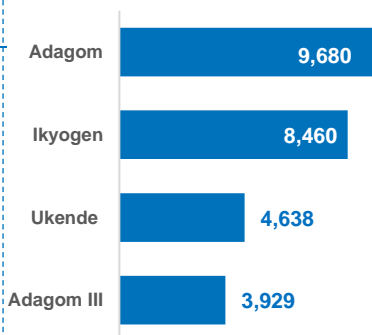

BREAKDOWN BY SETTLEMENT