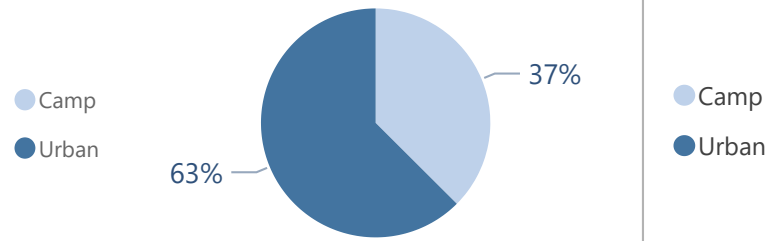

Camp and Urban Population

Population Trend

Governorate	Individuals	Household	% of Total
Erbil	128,927	40,582	50.65%
Erbil Urban	98,841	33,685	38.83%
Darashakran Camp	11,675	2,576	4.59%
Qushtapa Camp	8,450	1,997	3.32%
Kawergosk Camp	7,988	1,904	3.14%
Basirma Camp	1,973	420	0.78%
Duhok	86,156	22,346	33.84%
Domiz Camp	30,915	7,165	12.14%
Duhok Urban	30,469	9,383	11.97%
Domiz Camp 2	10,944	2,510	4.30%
Gawilan Camp	9,301	2,095	3.65%
Bardarash Camp	3,473	938	1.36%
Akre Settlement	1,054	255	0.41%
Sulaymaniyah	32,339	9,838	12.70%
Sulaymaniyah Urban	22,698	7,535	8.92%
Arbat Camp	9,641	2,303	3.79%
Other	7,139	4,378	2.80%
Other Urban Locations	7,139	4,378	2.80%
Total	254,561	77,144	100.00%