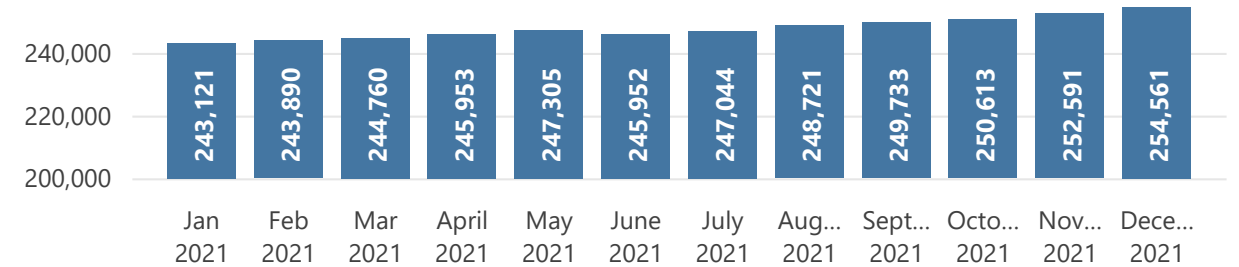

Camp and Urban Population

Population Trend

Governorate	Individuals	Household	% of Total
Erbil	128,927	40,582	50.65%
Erbil Urban	98,841	33,685	38.83%
Darashakran Camp	11,675	2,576	4.59%
Qushtapa Camp	8,450	1,997	3.32%
Kawergosk Camp	7,988	1,904	3.14%
Basirma Camp	1,973	420	0.78%
Duhok	86,156	22,346	33.84%
Domiz Camp	30,915	7,165	12.14%
Duhok Urban	30,469	9,383	11.97%
Domiz Camp 2	10,944	2,510	4.30%
Gawilan Camp	9,301	2,095	3.65%
Bardarash Camp	3,473	938	1.36%
Akre Settlement	1,054	255	0.41%
Sulaymaniyah	32,339	9,838	12.70%
Sulaymaniyah Urban	22,698	7,535	8.92%
Arbat Camp	9,641	2,303	3.79%
Other	7,139	4,378	2.80%
Other Urban Locations	7,139	4,378	2.80%
Total	254,561	77,144	100.00%