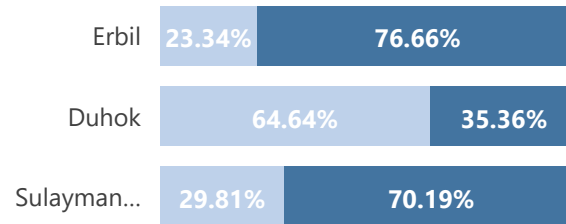

Camp and Urban Population

Population Trend

Governorate	Individuals	Household	% of Total
Erbil	128,927	40,582	50.65%
Erbil Urban	98,841	33,685	38.83%
Darashakran Camp	11,675	2,576	4.59%
Qushtapa Camp	8,450	1,997	3.32%
Kawergosk Camp	7,988	1,904	3.14%
Basirma Camp	1,973	420	0.78%
Duhok	86,156	22,346	33.84%
Domiz Camp	30,915	7,165	12.14%
Duhok Urban	30,469	9,383	11.97%
Domiz Camp 2	10,944	2,510	4.30%
Gawilan Camp	9,301	2,095	3.65%
Bardarash Camp	3,473	938	1.36%
Akre Settlement	1,054	255	0.41%
Sulaymaniyah	32,339	9,838	12.70%
Sulaymaniyah Urban	22,698	7,535	8.92%
Arbat Camp	9,641	2,303	3.79%
Other	7,139	4,378	2.80%
Other Urban Locations	7,139	4,378	2.80%
Total	254,561	77,144	100.00%