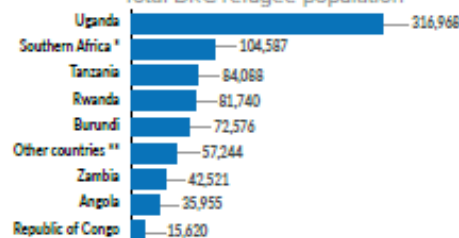

Country of origin

* Source for IDP statistics: OCHA as of December 2017

** The DRC Government presented the number of 245,052 Rwandan refugees as the outcome of a pre-registration exercise by the National Commission for Refugees from December 2014 to January 2015. Biometric registration of Rwandan refugees is ongoing.

FUNDING AS OF 28 AUGUST

USD 201.0 M

requested for DRC

UNHCR PRESENCE

Staff:

- 266 National staff
- 96 International staff
- 36 Affiliate workforce and deployees

Offices:

- 1 Regional Representation in Kinshasa
- 5 Sub-Offices: Aru, Gbadolite, Goma, Kananga, Lubumbashi
- 9 Field Offices: Baraka, Bukavu, Bunia, Dungu, Kalemie, Libenge, Mbuji-Mayi, Monga, Tshikapa
- 4 Field Units: Aba, Bili, Uvira, Zongo

Biometric registration of CAR refugees near Gbadolite, North Ubangi ©HCR/N.

Refugee Population in DRC

536,271
Total refugee population

Source: UNHCR

*Other include Somalia, Ivory Coast, Eritrea, Liberia, Syria, Chad, etc.

Age and gender breakdown of refugee population in DRC

DRC Refugees in Africa

811,299
Total DRC refugee population

Source: UNHCR

*Southern Africa include Namibia, Botswana, Lesotho, Malawi, Zimbabwe, Mozambique, Madagascar, RSA and the Kingdom of Eswatini.