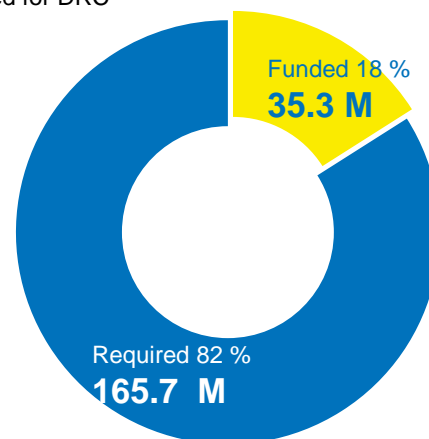

FUNDING AS OF 28 AUGUST

USD 201.0 M

requested for DRC