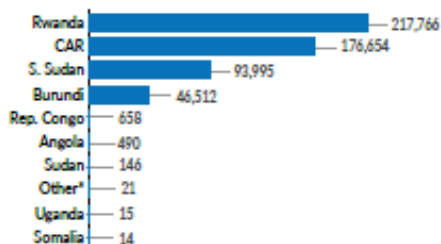

37,398 Rwandan refugees voluntarily repatriated in safety and dignity with UNHCR support since 2014.

POPULATION OF CONCERN

536,271 refugees and 3,546 asylum-seekers in DRC,

4.49M* Internally Displaced Persons

Country of origin

* Source for IDP statistics: OCHA as of December 2017

** The DRC Government presented the number of 245,052 Rwandan refugees as the outcome of a pre-registration exercise by the National Commission for Refugees from December 2014 to January 2015. Biometric registration of Rwandan refugees is ongoing.

FUNDING AS OF 28 AUGUST

USD 201.0 M

requested for DRC

UNHCR PRESENCE

Staff:

- 266 National staff
- 96 International staff
- 36 Affiliate workforce and deployees

Offices:

- 1 Regional Representation in Kinshasa
- 5 Sub-Offices: Aru, Gbadolite, Goma, Kananga, Lubumbashi
- 9 Field Offices: Baraka, Bukavu, Bunia, Dungu, Kalemie, Libenge, Mbuji-Mayi, Monga, Tshikapa
- 4 Field Units: Aba, Bili, Uvira, Zongo

Biometric registration of CAR refugees near Gbadolite, North Ubangi ©HCR/N.

Refugee Population in DRC

536,271
Total refugee population

Source: UNHCR

*Other include Somalia, Ivory Coast, Eritrea, Liberia, Syria, Chad, etc.