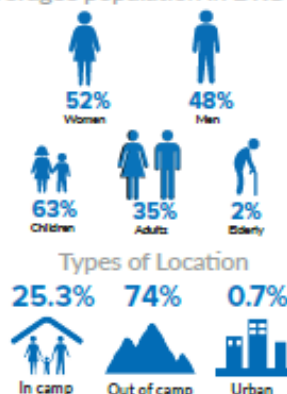

37,398 Rwandan refugees voluntarily repatriated in safety and dignity with UNHCR support since 2014.

POPULATION OF CONCERN

536,271 refugees and 3,546 asylum-seekers in DRC,

4.49M* Internally Displaced Persons

Biometric registration of CAR refugees near Gbadolite, North Ubangi ©HCR/N.

Refugee Population in DRC

536,271
Total refugee population

Source: UNHCR

*Other include Somalia, Ivory Coast, Eritrea, Liberia, Syria, Chad, etc.

Age and gender breakdown of refugee population in DRC

DRC Refugees in Africa

811,299
Total DRC refugee population

Source: UNHCR

*Southern Africa include Namibia, Botswana, Lesotho, Malawi, Zimbabwe, Mozambique, Madagascar, RSA and the Kingdom of Eswatini.