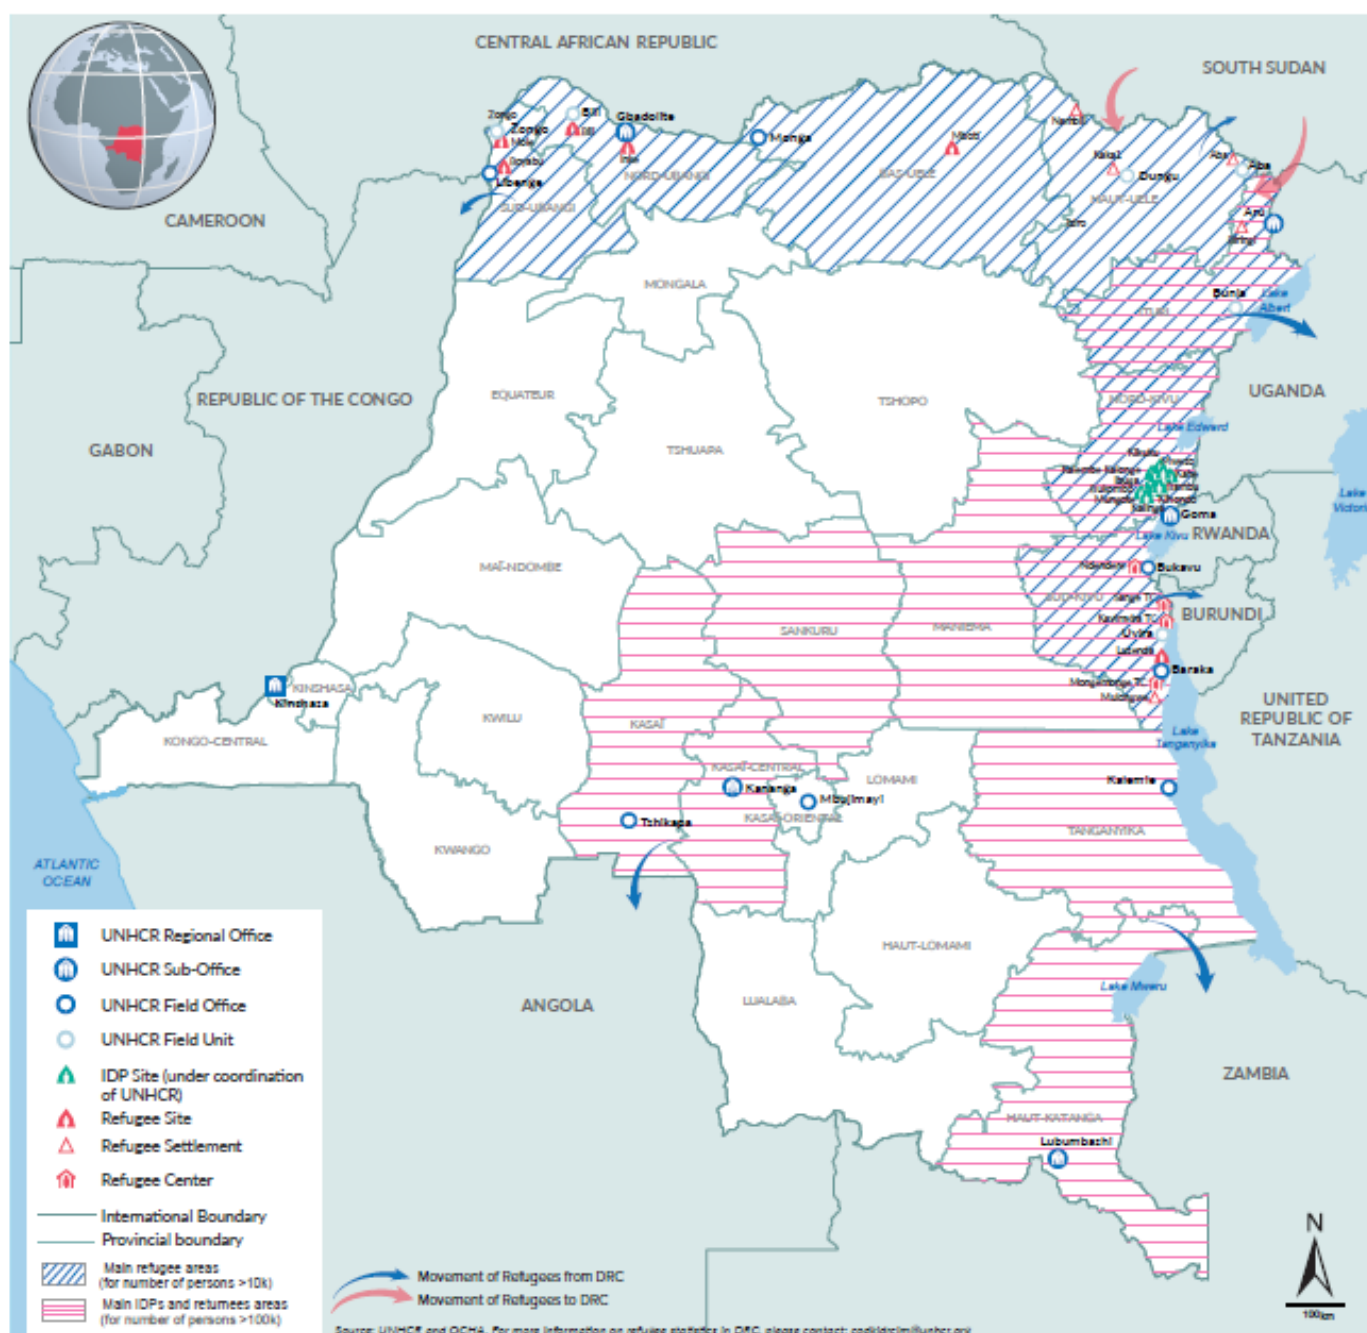

Biometric registration of CAR refugees near Gbadolite, North Ubangi ©HCR/N.

Refugee Population in DRC

536,271
Total refugee population

Source: UNHCR

*Other include Somalia, Ivory Coast, Eritrea, Liberia, Syria, Chad, etc.

Age and gender breakdown of refugee population in DRC

DRC Refugees in Africa

811,299
Total DRC refugee population

Source: UNHCR

*Southern Africa include Namibia, Botswana, Lesotho, Malawi, Zimbabwe, Mozambique, Madagascar, RSA and the Kingdom of Eswatini.

**Other Countries include South Sudan, Kenya, Central African Republic and Chad

Working with Partners

- Together with the DRC Government, through our counterpart, the National Commission for Refugees (CNR), UNHCR ensures international protection and delivery of multi-sectorial assistance to persons of concern.
- Refugee response: UNHCR closely collaborates with UN Agencies and directly works with 16 national and international implementing partners (ACTION AID, ACTED, ADES, ADSSE, AIDES, AIRD, ADRA, COOPI, CNR, DRC, INTERSOS, NRC, SAVE CONGO, TSF and WAR CHILD Netherland and WAR CHILD UK) as well as many operational partners in the DRC.
- IDP response: UNHCR implementing partners are: NRC, ACTION AID, WARD CHILD UK. Within the cluster system, UNHCR leads the Protection Cluster and co-leads the Protection and Prevention component of the National Strategy on SGBV. UNHCR also leads the Shelter Working Group within the Shelter/NFI Cluster, co-leads the Camp Coordination and Camp Management Working Group jointly with IOM, and co-leads the National Cash Working Group jointly with UNOCHA.

Major donors of unrestricted and regional funds in 2018

Sweden (98.2M) | Private Donors Spain (45.2M) | Norway (42.5M) | Netherlands (39.1M) | United Kingdom (31.7M) | Denmark (25.5M) | Private Donors Republic of Korea (22.2M) | Switzerland (15.2M) | France (14M) | Germany (13.7M) | Private Donors Japan (13 M) | Private Donors Italy (11.9M) | Italy (11.2M) | Private Donors Sweden (10.2M).