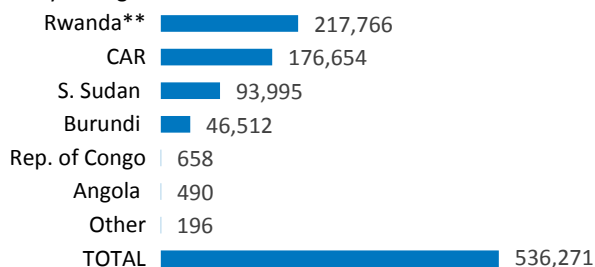

DR Congo

31 August 2018

12,909 Individual identity cards were issued to CAR refugees aged 12 and above, allowing them, among other things, freedom of movement and access to banking institutions.

99.3% of refugees in DRC live in rural areas, and 74% live outside refugee camps or settlements.

37,398 Rwandan refugees voluntarily repatriated in safety and dignity with UNHCR support since 2014.

POPULATION OF CONCERN

536,271 refugees and 3,546 asylum-seekers in DRC,

4.49M* Internally Displaced Persons

Country of origin

* Source for IDP statistics: OCHA as of December 2017

** The DRC Government presented the number of 245,052 Rwandan refugees as the outcome of a pre-registration exercise by the National Commission for Refugees from December 2014 to January 2015. Biometric registration of Rwandan refugees is ongoing.