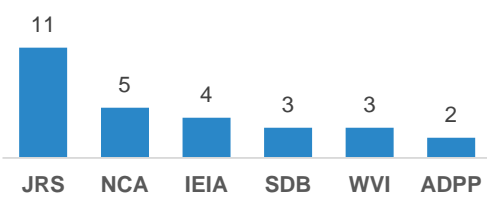

Activities per Partners

Partners

UNHCR Country Office

UNHCR Field Office

Lovua Settlement

Data Source: UNHCR Angola
N.B. Urban refugees and asylum-seekers data source is from the last year statistics provided by government

For more information contact: External Relations Officer, mail: faria@unhcr.org