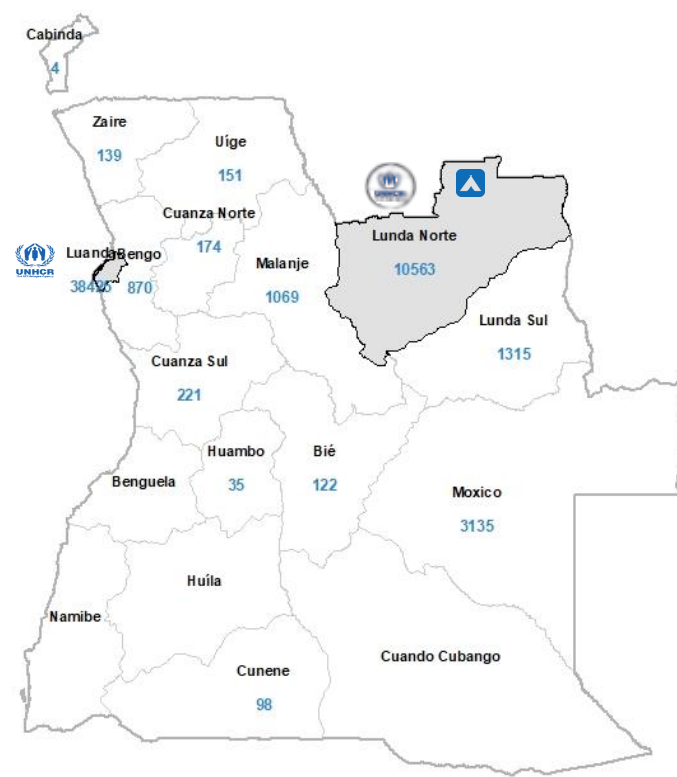

UNHCR Angola Operation Overview - July 2021

Background

Kasai Caseload

In 2017, around 35,000 Congolese refugees fled conflict and violence from Kasai region in DRC to Lunda Norte Province in Angola, leading UNHCR and the Government of Angola to declare an emergency situation. Lovua settlement was then established on Sep 2017. Since then, the 2017 Kasai refugees whose current population is 9,653, as they are referred to, have been granted asylum and provided with assistance and protection mainly in Lovua Refugee Settlement and other neighbouring areas within Lunda Norte. WFP provides food to refugees residing in settlement.

Population Breakdown

Total People of Concerns		Total Partners
56,321		6
Total Refugees	Total Asylum-Seekers	Total Others of Concern
25,964	30,295	62

Presence of PoCs by Province

Regular Caseload

It comprises of 46,668 refugees, asylum-seekers and few others of concern from DRC, Guinea, Ivory Coast, Liberia, Rwanda, Sierra Leone and other countries who has been in Angola between 5-30 years. They are residing mostly in urban location. 82% of the total urban caseload reside in Luanda.