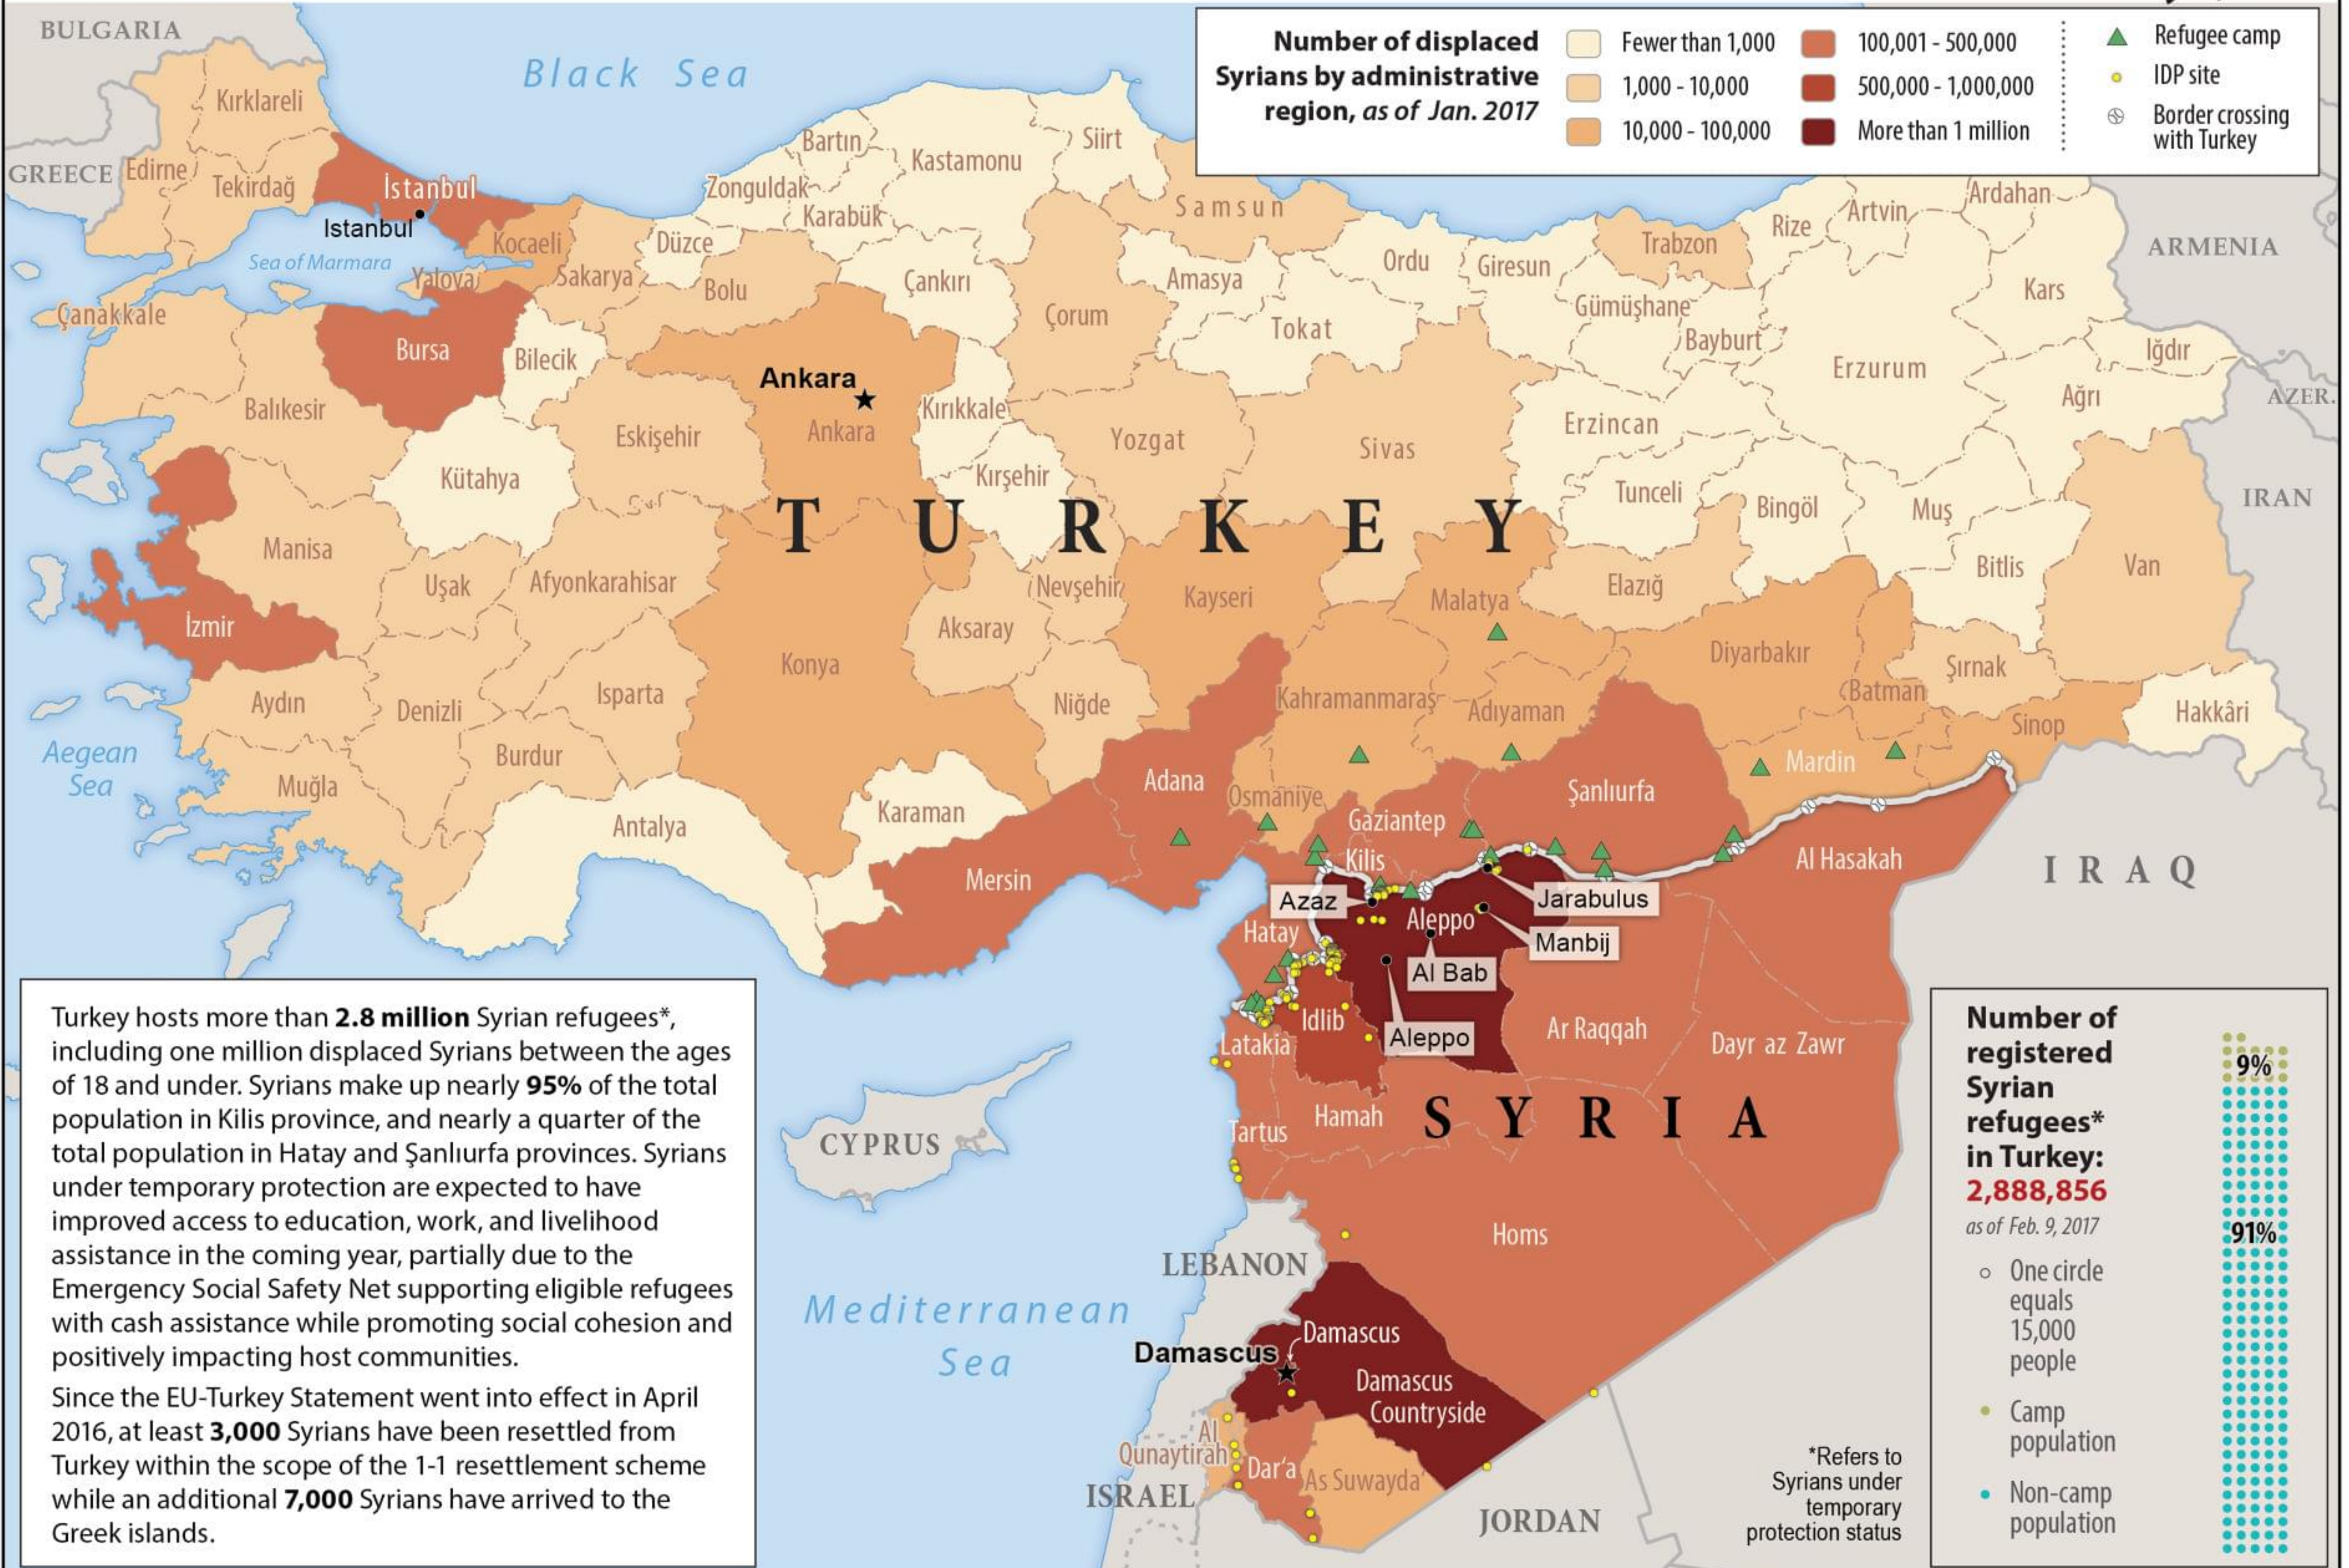

Turkey-Syria: Numbers and Locations of Displaced Syrians as of February 9, 2017

Turkey hosts more than **2.8 million** Syrian refugees*, including one million displaced Syrians between the ages of 18 and under. Syrians make up nearly **95%** of the total population in Kilis province, and nearly a quarter of the total population in Hatay and Şanlıurfa provinces. Syrians under temporary protection are expected to have improved access to education, work, and livelihood assistance in the coming year, partially due to the Emergency Social Safety Net supporting eligible refugees with cash assistance while promoting social cohesion and positively impacting host communities.

Since the EU-Turkey Statement went into effect in April 2016, at least **3,000** Syrians have been resettled from Turkey within the scope of the 1-1 resettlement scheme while an additional **7,000** Syrians have arrived to the Greek islands.