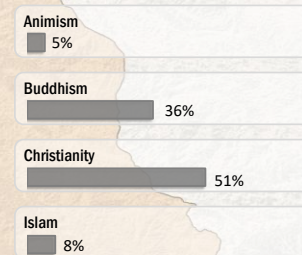

Main States/Regions of Origin

Based on registered refugee population

Total Verified Refugee Population *

93,138

Registered population 45,758

Unregistered population 47,380

Religion

Ethnicity

Age and Gender

Legend

- ▲ Temporary Shelter
- 🏠 UNHCR Office

Source: UNHCR proGres database

For more information, visit: www.commonservice.info

* Verification Exercise conducted from Jan-Apr 2015 and subsequent data changes to-date. Under reverification.