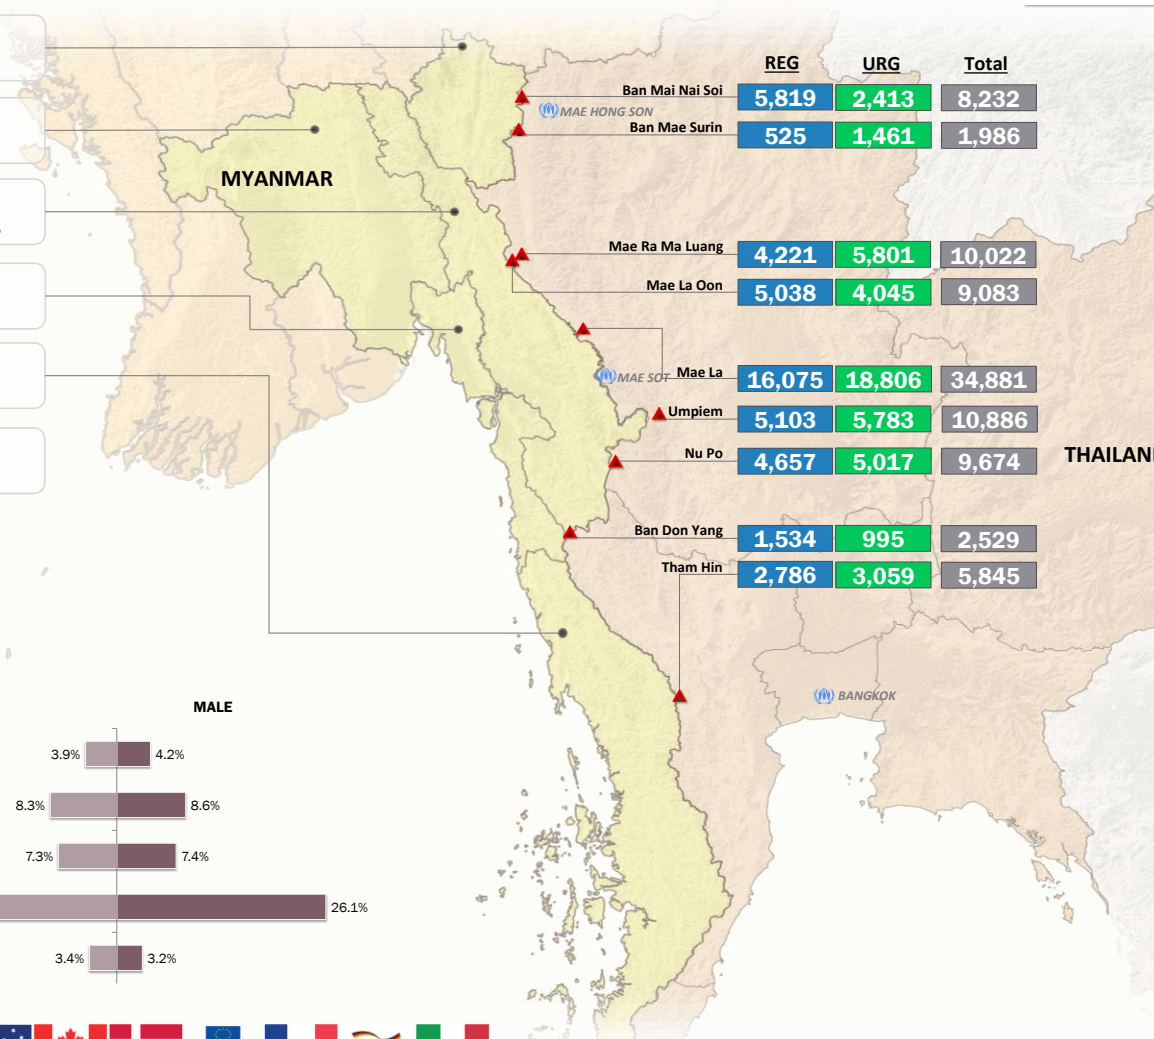

Total Verified Refugee Population *

93,138

Registered population 45,758

Unregistered population 47,380