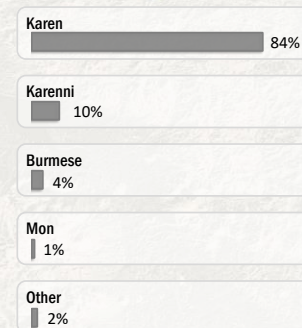

Main States/Regions of Origin

Based on registered refugee population

Total Verified Refugee Population *

93,138

Registered population 45,758

Unregistered population 47,380

Religion

Ethnicity

Age and Gender

Legend

- ▲ Temporary Shelter
- 🏠 UNHCR Office

Source: UNHCR proGres database

For more information, visit: www.commonservice.info

* Verification Exercise conducted from Jan-Apr 2015 and subsequent data changes to-date. Under reverification.