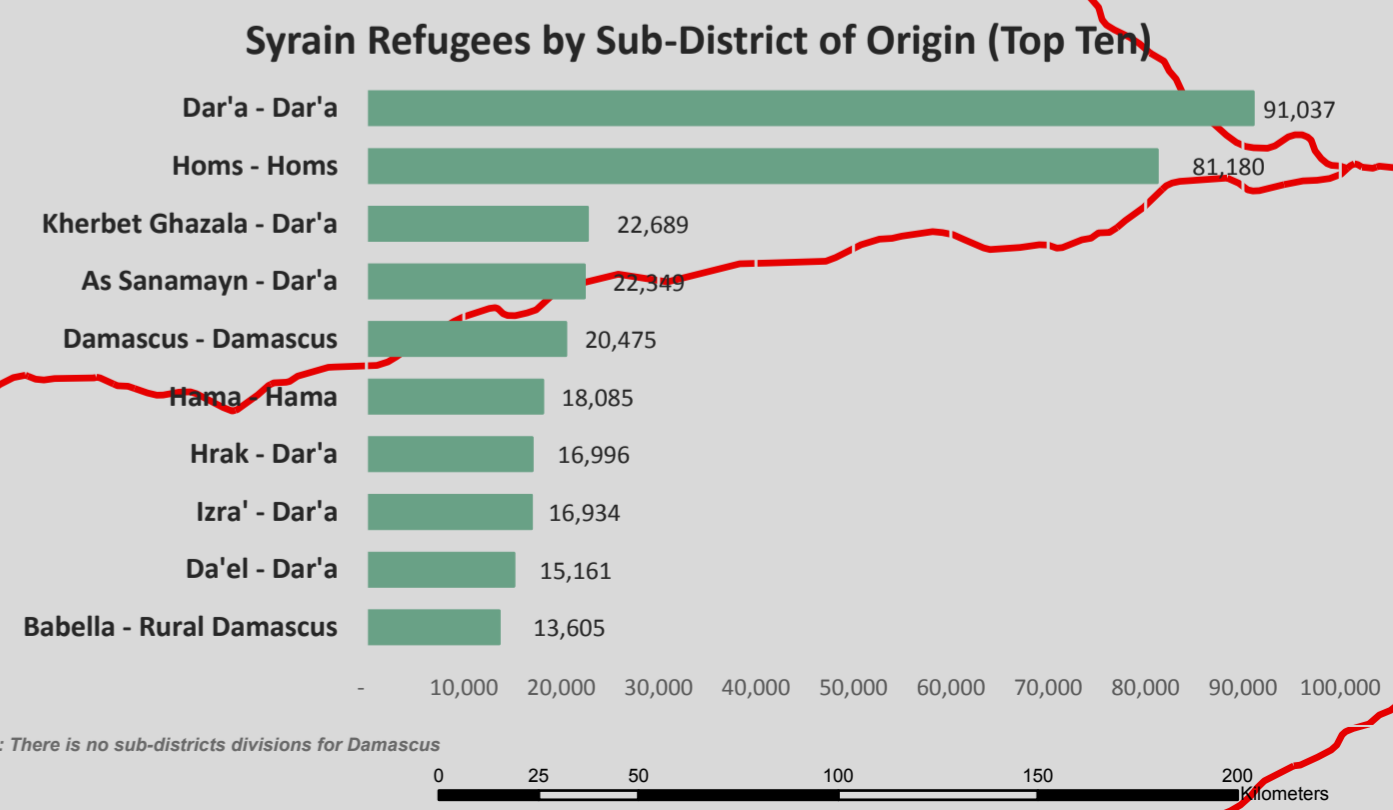

Syrian Refugees in Jordan by Origin (Sub - District Level)

as of 30 September 2016

Total Number of Syrian Refugees in Jordan by the 30 September 2016 is:
655,483 Individuals

Syrian Refugees by Origin (Sub-District)

- 1 - 100
- 101 - 1,000
- 1,001 - 5,000
- 5,001 - 10,000
- 10,001 - 50,000
- 50,001 - 91,037

--- Armistice Demarcation Line
 - - - Boundary of former Palestine Mandate
 = = = International Boundary

The boundaries and names shown and the designations used on this map do not imply official endorsement or acceptance by the United Nations.