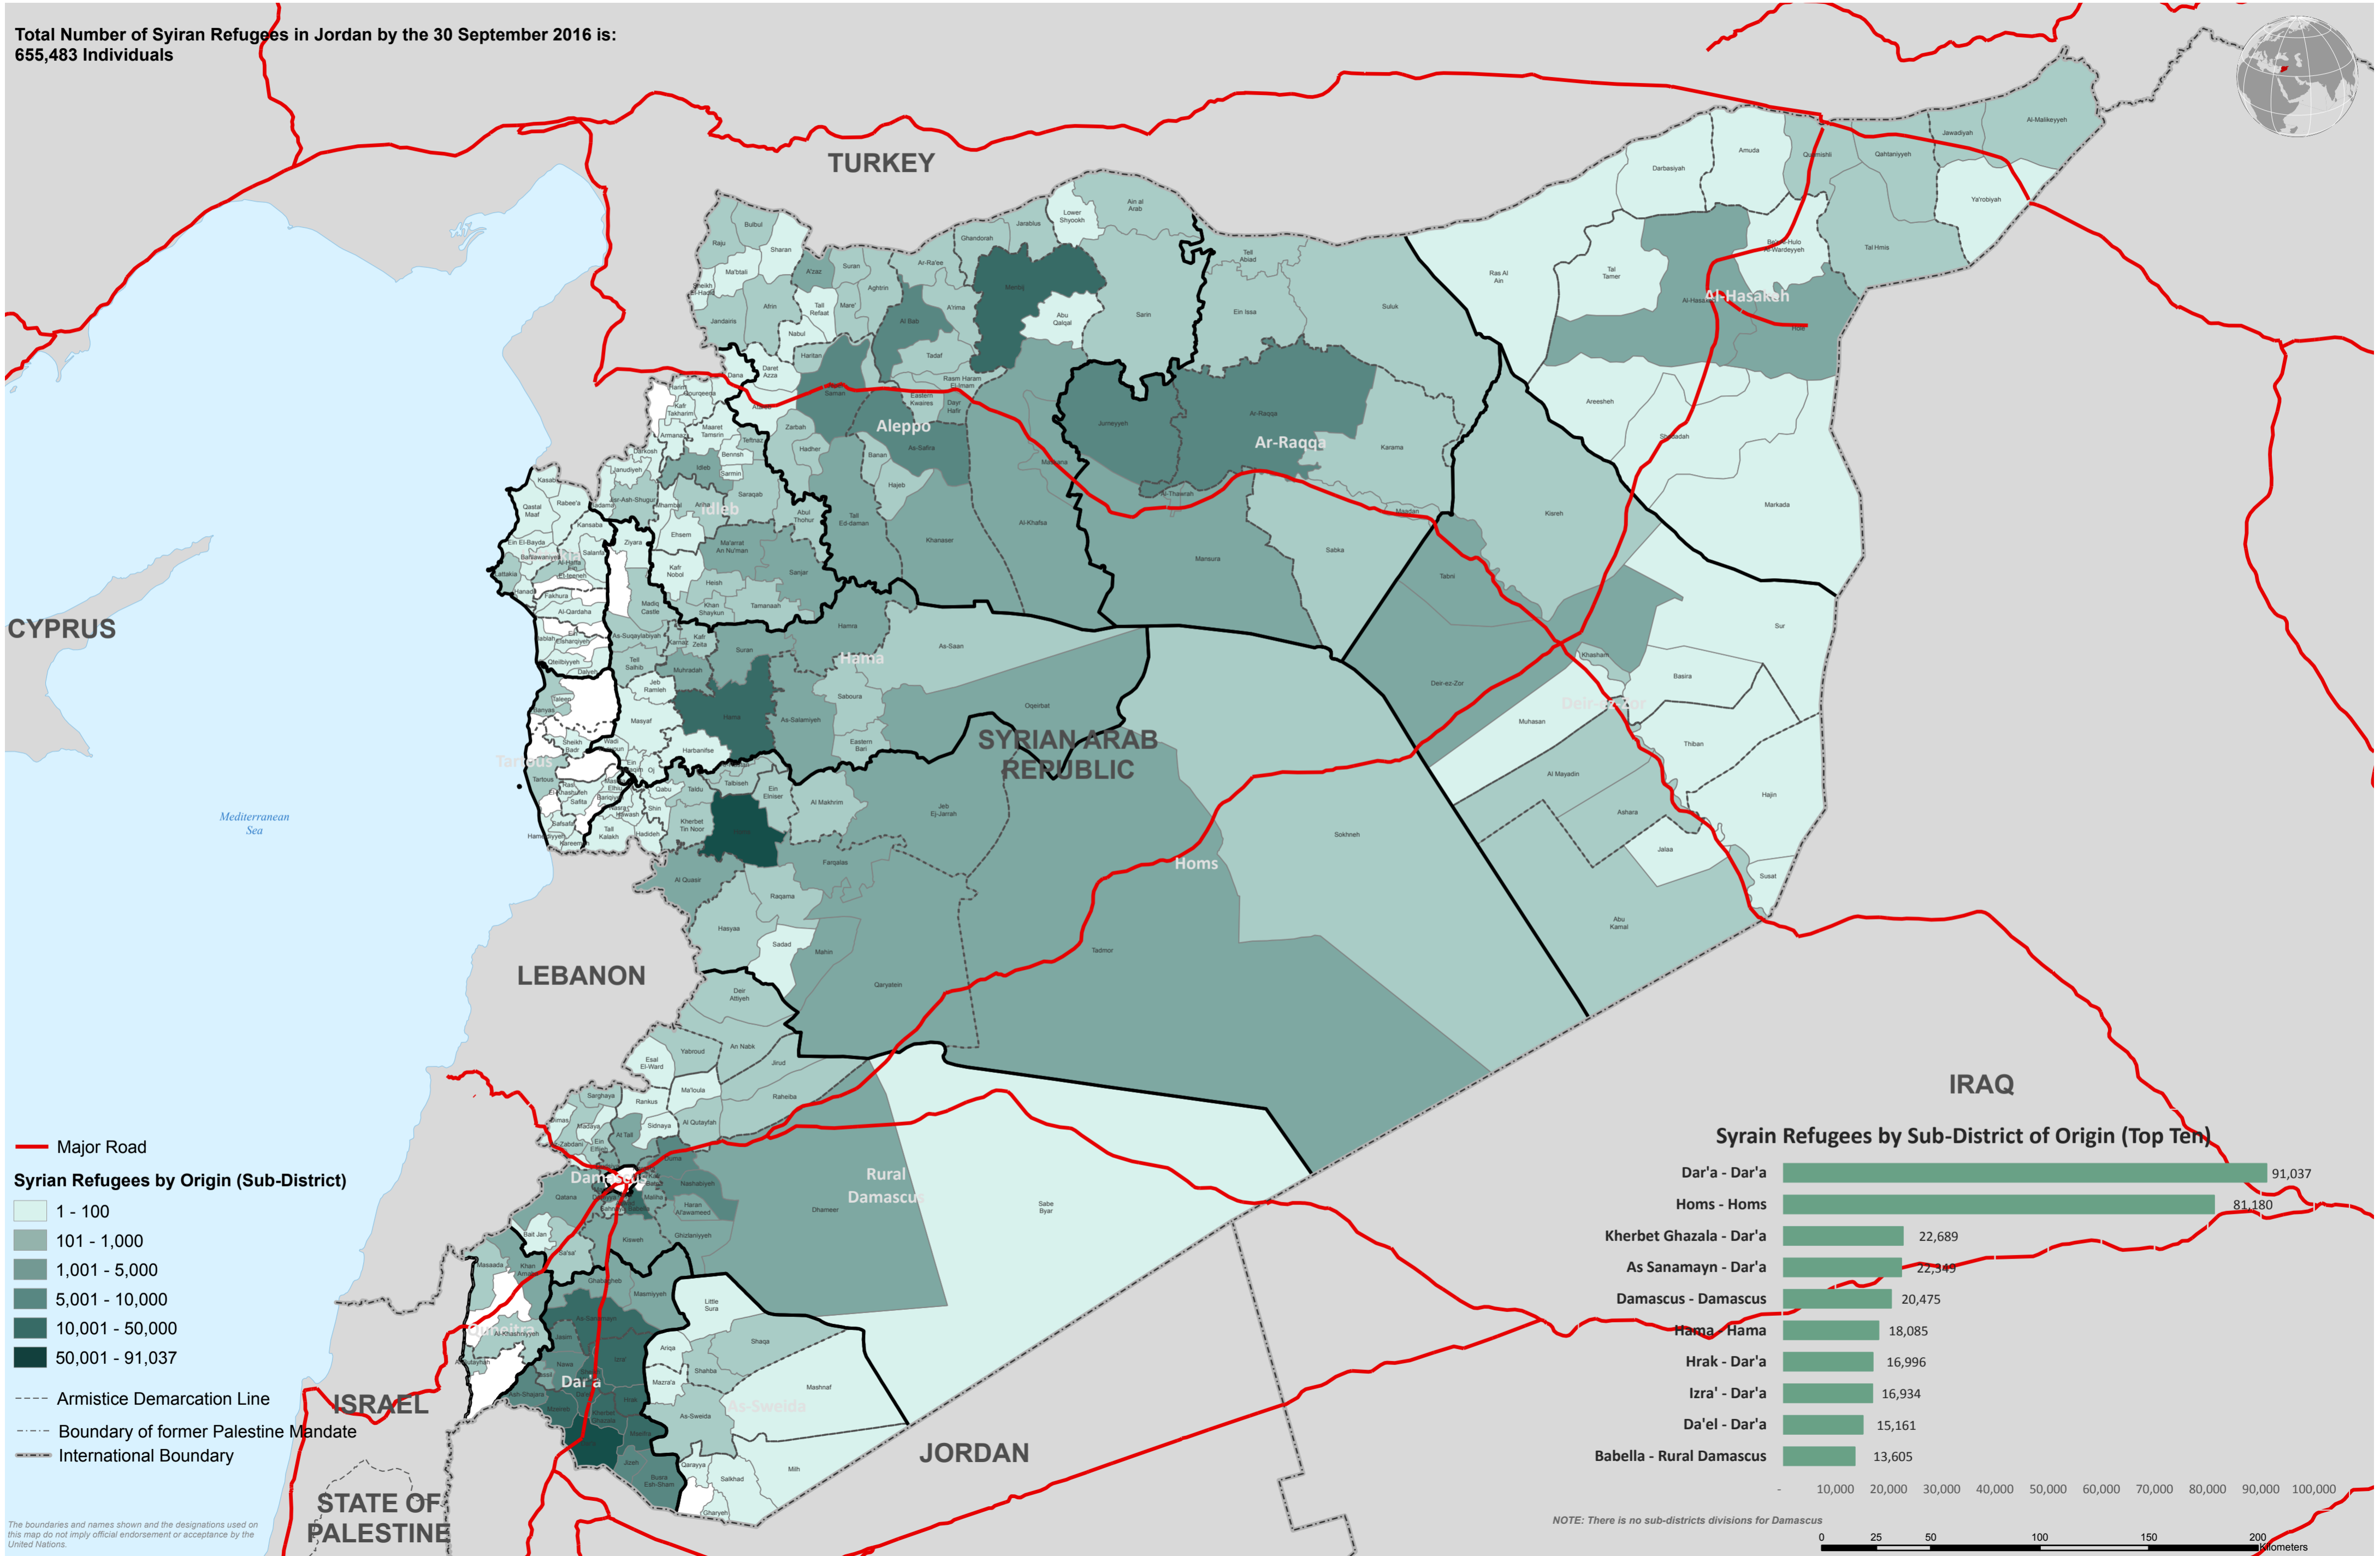

Syrian Refugees in Jordan by Origin (Sub - District Level)

as of 30 September 2016

Total Number of Syrian Refugees in Jordan by the 30 September 2016 is:
655,483 Individuals

Syrian Refugees by Origin (Sub-District)

- 1 - 100
- 101 - 1,000
- 1,001 - 5,000
- 5,001 - 10,000
- 10,001 - 50,000
- 50,001 - 91,037

--- Armistice Demarcation Line
 - - - Boundary of former Palestine Mandate
 = = = International Boundary

The boundaries and names shown and the designations used on this map do not imply official endorsement or acceptance by the United Nations.

NOTE: There is no sub-districts divisions for Damascus