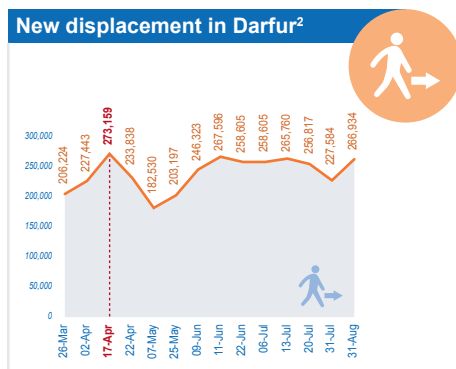

OVERVIEW

A total of **6.9 million** people are in need of humanitarian assistance in Sudan. Since the beginning of 2014, fighting between Government security forces and armed movements have led to the internal displacement of an estimated over **400,000** people in Darfur. Ongoing conflict in South Sudan has led to almost **100,000** people crossing the border into Sudan. Heavy rains and floodings that began in late July 2014 have affected some **277,085** people.

KEY FIGURES

HUMANITARIAN WORK PLAN 2014⁶

\$ 986 million REQUESTED (US\$)

47.2% FUNDED

\$ 466 million RECEIVED (US\$) to Work Plan 7

■ Requirements (US\$ million) by sector ■ Funded (%) by sector

FUNDING 2014