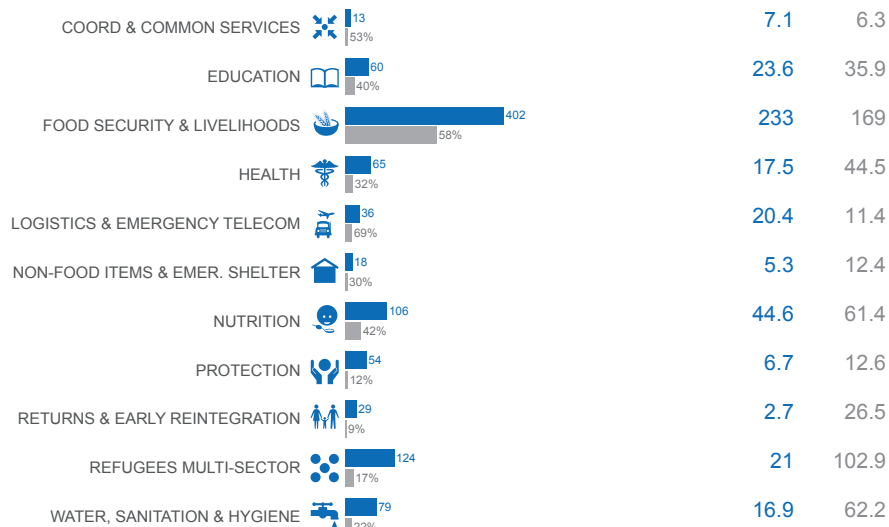

OVERVIEW

A total of **6.9 million** people are in need of humanitarian assistance in Sudan. Since the beginning of 2014, fighting between Government security forces and armed movements have led to the internal displacement of an estimated over **400,000** people in Darfur. Ongoing conflict in South Sudan has led to almost **100,000** people crossing the border into Sudan. Heavy rains and floodings that began in late July 2014 have affected some **277,085** people.

KEY FIGURES

HUMANITARIAN WORK PLAN 2014⁶

\$ 986 million REQUESTED (US\$)

47.2% FUNDED

\$ 466 million RECEIVED (US\$) to Work Plan 7

■ Requirements (US\$ million) by sector ■ Funded (%) by sector

FUNDING 2014