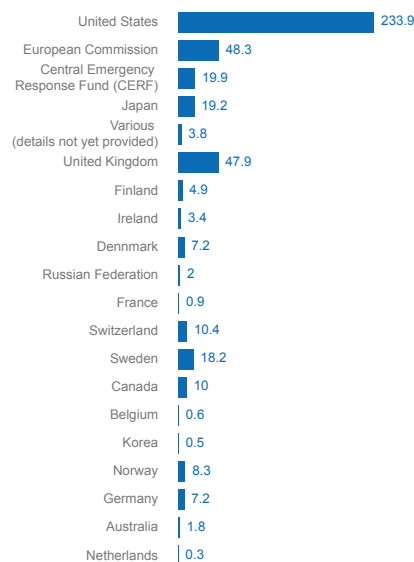

OVERVIEW

A total of **6.9 million** people are in need of humanitarian assistance in Sudan. Since the beginning of 2014, fighting between Government security forces and armed movements have led to the internal displacement of an estimated over **400,000** people in Darfur. Ongoing conflict in South Sudan has led to almost **100,000** people crossing the border into Sudan. Heavy rains and floodings that began in late July 2014 have affected some **277,085** people.

KEY FIGURES

HUMANITARIAN WORK PLAN 2014⁶

\$ 986 million REQUESTED (US\$)

47.2% FUNDED

\$ 466 million RECEIVED (US\$) to Work Plan 7

■ Requirements (US\$ million) by sector ■ Funded (%) by sector

FUNDING 2014

\$ 508 million RECEIVED (US\$)

■ Contributions (US\$ million) by donor