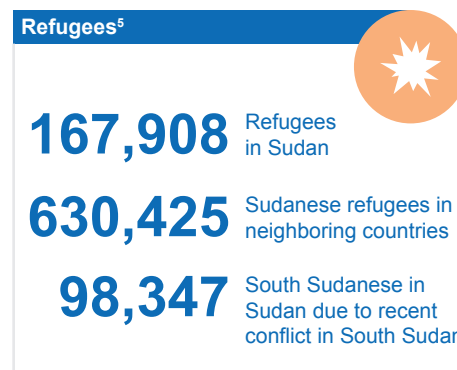

OVERVIEW

A total of **6.9 million** people are in need of humanitarian assistance in Sudan. Since the beginning of 2014, fighting between Government security forces and armed movements have led to the internal displacement of an estimated over **400,000** people in Darfur. Ongoing conflict in South Sudan has led to almost **100,000** people crossing the border into Sudan. Heavy rains and floodings that began in late July 2014 have affected some **277,085** people.

KEY FIGURES

HUMANITARIAN WORK PLAN 2014⁶

\$ 986 million REQUESTED (US\$)

47.2% FUNDED

\$ 466 million RECEIVED (US\$) to Work Plan 7

■ Requirements (US\$ million) by sector ■ Funded (%) by sector

FUNDING 2014