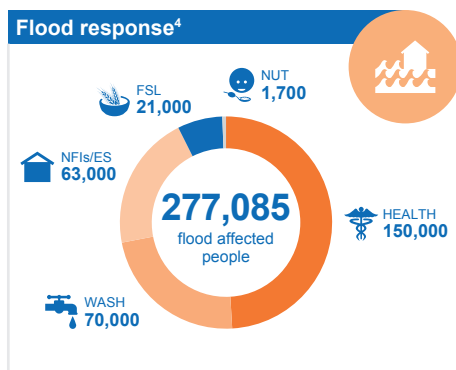

OVERVIEW

A total of **6.9 million** people are in need of humanitarian assistance in Sudan. Since the beginning of 2014, fighting between Government security forces and armed movements have led to the internal displacement of an estimated over **400,000** people in Darfur. Ongoing conflict in South Sudan has led to almost **100,000** people crossing the border into Sudan. Heavy rains and floodings that began in late July 2014 have affected some **277,085** people.

KEY FIGURES

HUMANITARIAN WORK PLAN 2014⁶

\$ 986 million REQUESTED (US\$)

47.2% FUNDED

\$ 466 million RECEIVED (US\$) to Work Plan 7

■ Requirements (US\$ million) by sector ■ Funded (%) by sector

FUNDING 2014