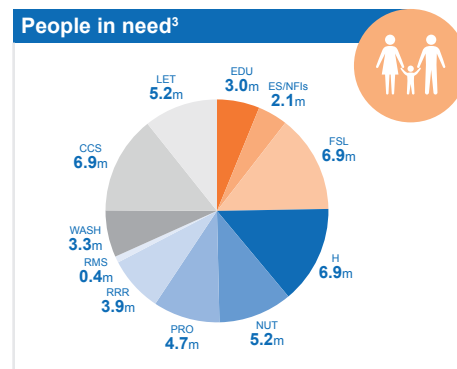

OVERVIEW

A total of **6.9 million** people are in need of humanitarian assistance in Sudan. Since the beginning of 2014, fighting between Government security forces and armed movements have led to the internal displacement of an estimated over **400,000** people in Darfur. Ongoing conflict in South Sudan has led to almost **100,000** people crossing the border into Sudan. Heavy rains and floodings that began in late July 2014 have affected some **277,085** people.

KEY FIGURES

HUMANITARIAN WORK PLAN 2014⁶

\$ 986 million REQUESTED (US\$)

47.2% FUNDED

\$ 466 million RECEIVED (US\$) to Work Plan 7

■ Requirements (US\$ million) by sector ■ Funded (%) by sector

FUNDING 2014