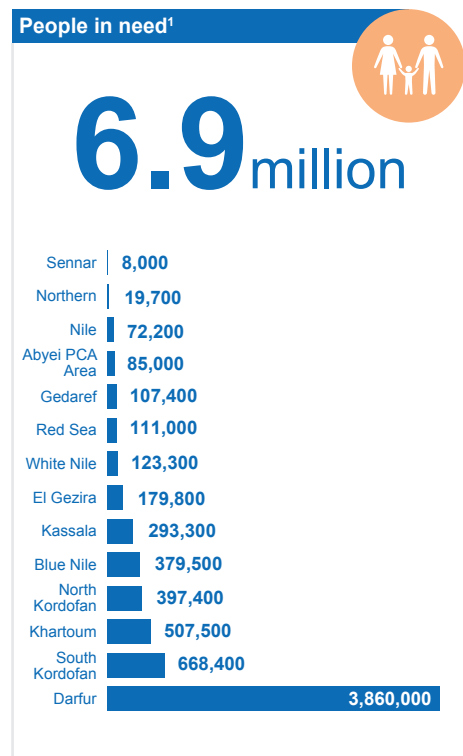

OVERVIEW

A total of **6.9 million** people are in need of humanitarian assistance in Sudan. Since the beginning of 2014, fighting between Government security forces and armed movements have led to the internal displacement of an estimated over **400,000** people in Darfur. Ongoing conflict in South Sudan has led to almost **100,000** people crossing the border into Sudan. Heavy rains and floodings that began in late July 2014 have affected some **277,085** people.

KEY FIGURES

HUMANITARIAN WORK PLAN 2014⁶

\$ 986 million REQUESTED (US\$)

47.2% FUNDED

\$ 466 million RECEIVED (US\$) to Work Plan 7

■ Requirements (US\$ million) by sector ■ Funded (%) by sector

FUNDING 2014

\$ 508 million RECEIVED (US\$)

■ Contributions (US\$ million) by donor