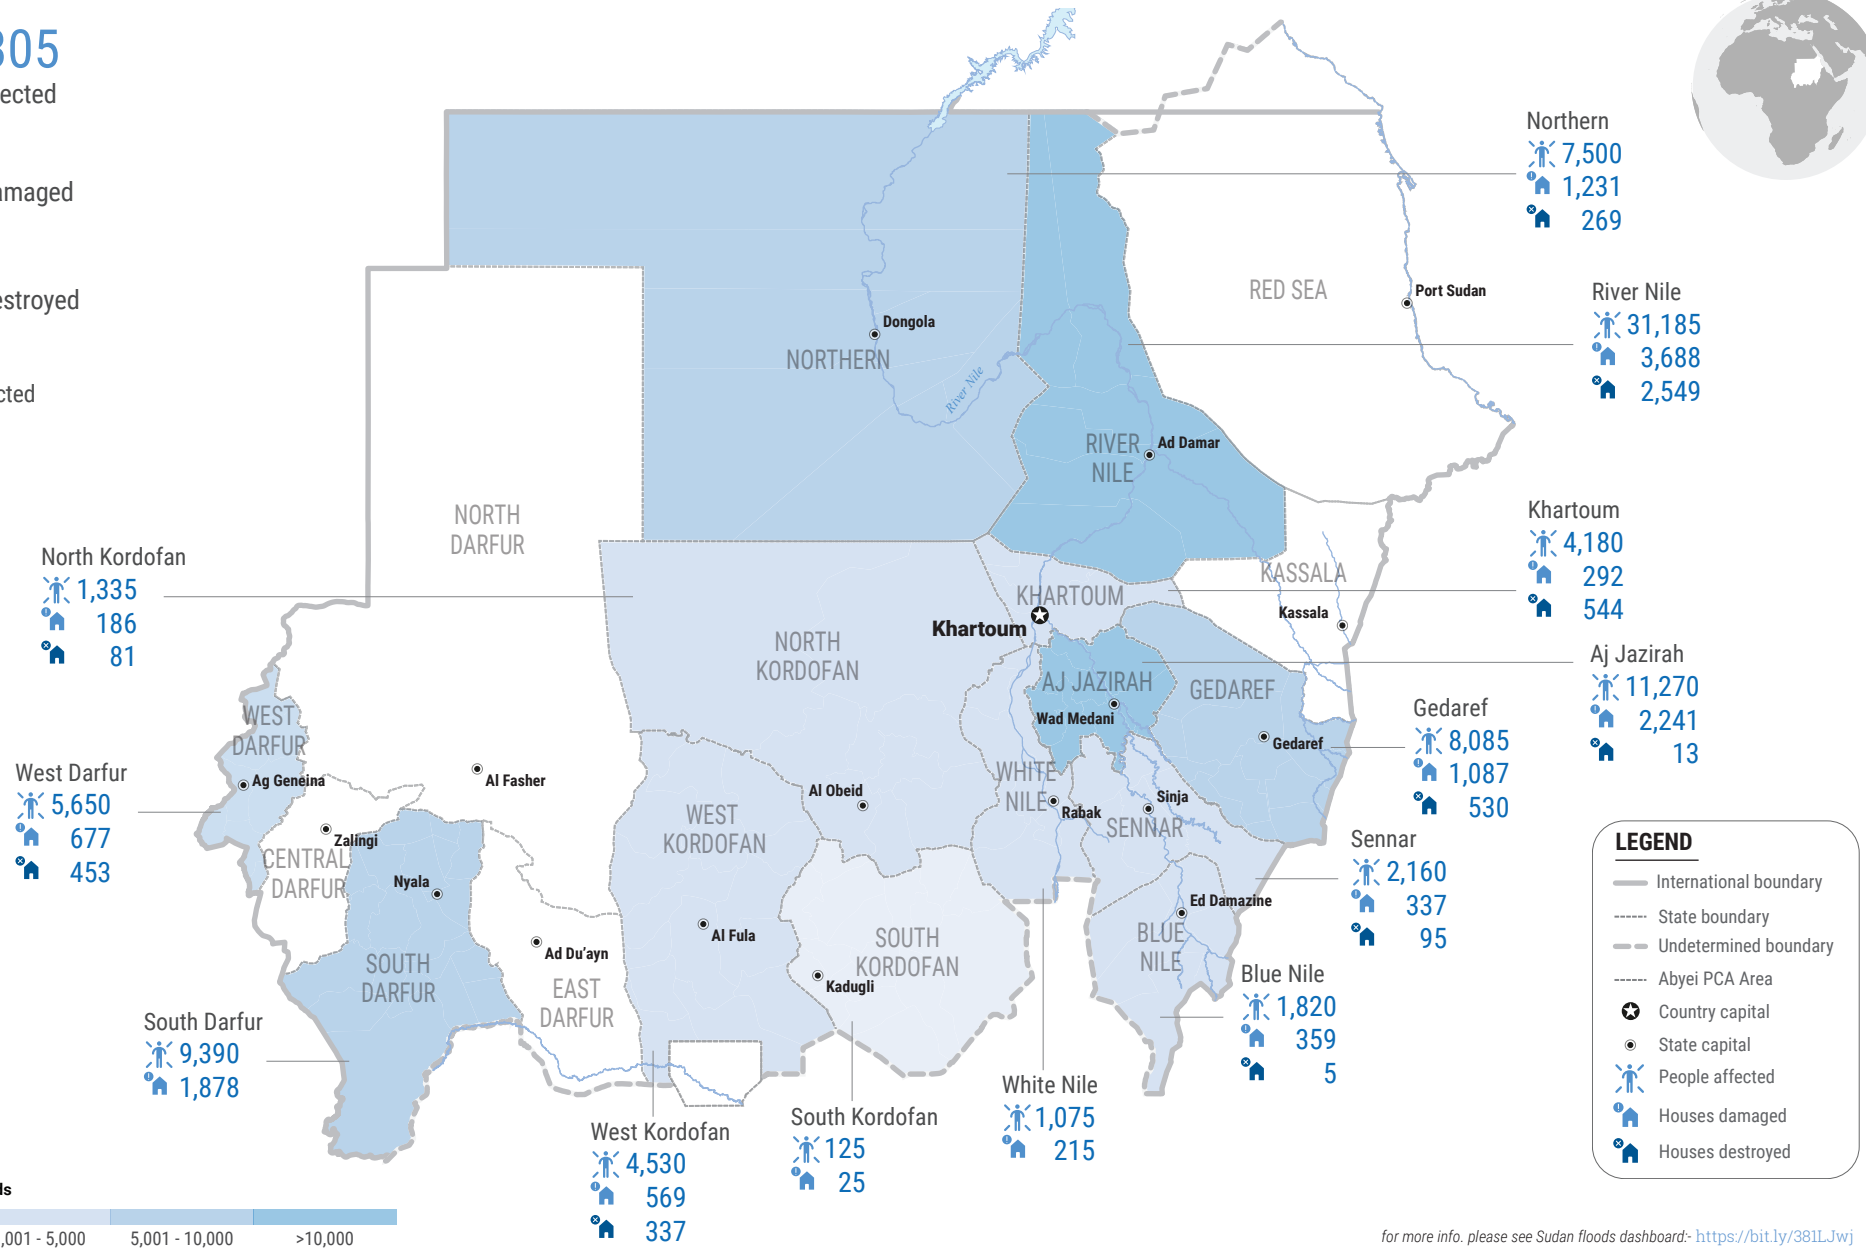

SUDAN

Floods: People and Areas Affected

as of 01 September 2021

88,305
People affected

12,785
Houses damaged

4,876
Houses destroyed

13
States affected

People affected by floods

LEGEND

- International boundary
- State boundary
- Undetermined boundary
- Abyei PCA Area
- Country capital
- State capital
- People affected
- Houses damaged
- Houses destroyed

for more info, please see Sudan floods dashboard: <https://bit.ly/381LJwj>