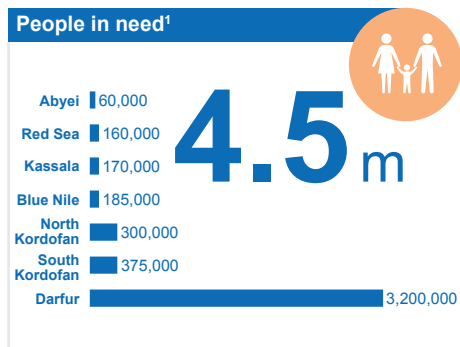

## OVERVIEW

In Darfur, over two million people have been internally displaced as a result of conflict since 2003. Most of these people are still receiving humanitarian assistance. In South Kordofan and Blue Nile, over a million people have been displaced or severely affected by conflict since 2011. Flooding this year has destroyed or damaged 67,000 homes affecting 340,000 people, according to Government figures. The UN and its partners are currently targeting over 4.5 million people for humanitarian assistance.

## FUNDING: SUDAN HUMANITARIAN WORK PLAN 2013

**\$ 985 million**  
REQUESTED (US\$)

**47%**  
FUNDED

**464 million**  
RECEIVED (US\$)

Requirements by sector (million \$)

Per cent funded by sector

Contributions (million \$)<sup>5</sup>