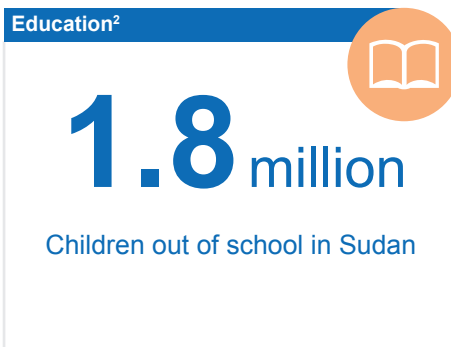

OVERVIEW

In Darfur, over two million people have been internally displaced as a result of conflict since 2003. Most of these people are still receiving humanitarian assistance. In South Kordofan and Blue Nile, over a million people have been displaced or severely affected by conflict since 2011. Flooding this year has destroyed or damaged 67,000 homes affecting 340,000 people, according to Government figures. The UN and its partners are currently targeting over 4.5 million people for humanitarian assistance.

KEY FIGURES

FUNDING: SUDAN HUMANITARIAN WORK PLAN 2013

$ 985 million
REQUESTED (US$)

47%
FUNDED

464 million
RECEIVED (US$)

Contributions (million $)⁵