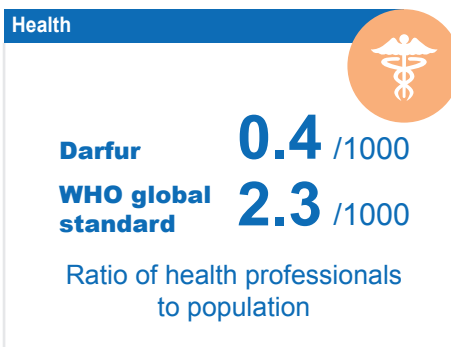

OVERVIEW

In Darfur, over two million people have been internally displaced as a result of conflict since 2003. Most of these people are still receiving humanitarian assistance. In South Kordofan and Blue Nile, over a million people have been displaced or severely affected by conflict since 2011. Flooding this year has destroyed or damaged 67,000 homes affecting 340,000 people, according to Government figures. The UN and its partners are currently targeting over 4.5 million people for humanitarian assistance.

KEY FIGURES

FUNDING: SUDAN HUMANITARIAN WORK PLAN 2013

$ 985 million
REQUESTED (US$)

47%
FUNDED

464 million
RECEIVED (US$)

Contributions (million $)⁵