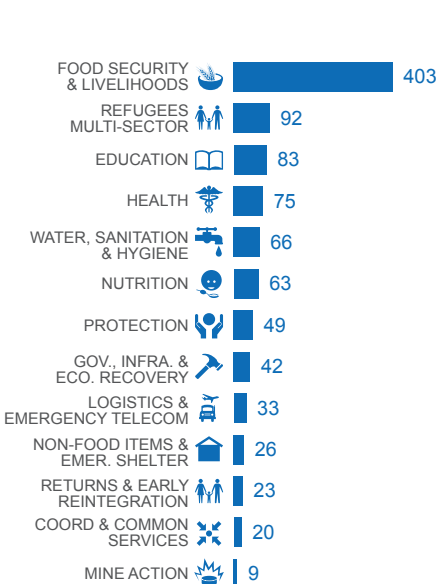

## OVERVIEW

In Darfur, over two million people have been internally displaced as a result of conflict since 2003. Most of these people are still receiving humanitarian assistance. In South Kordofan and Blue Nile, over a million people have been displaced or severely affected by conflict since 2011. Flooding this year has destroyed or damaged 67,000 homes affecting 340,000 people, according to Government figures. The UN and its partners are currently targeting over 4.5 million people for humanitarian assistance.

## KEY FIGURES

## FUNDING: SUDAN HUMANITARIAN WORK PLAN 2013

**\$ 985 million**  
REQUESTED (US\$)

**47%**  
FUNDED

**464 million**  
RECEIVED (US\$)

Requirements by sector (million \$)

Per cent funded by sector

Contributions (million \$)<sup>5</sup>

CERF: \$42 million 9.1% of contributions