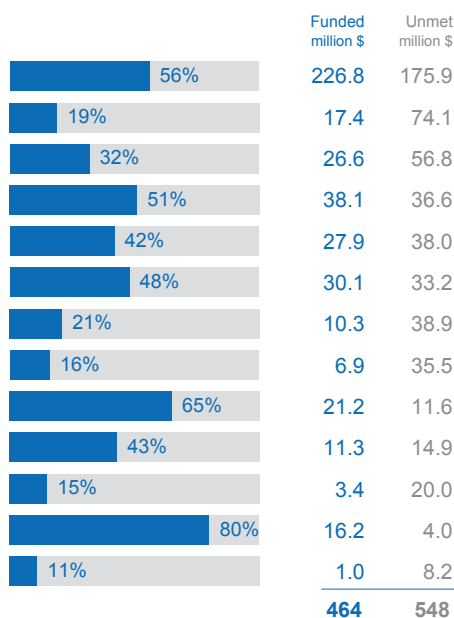

## OVERVIEW

In Darfur, over two million people have been internally displaced as a result of conflict since 2003. Most of these people are still receiving humanitarian assistance. In South Kordofan and Blue Nile, over a million people have been displaced or severely affected by conflict since 2011. Flooding this year has destroyed or damaged 67,000 homes affecting 340,000 people, according to Government figures. The UN and its partners are currently targeting over 4.5 million people for humanitarian assistance.

## FUNDING: SUDAN HUMANITARIAN WORK PLAN 2013

**\$ 985 million**  
REQUESTED (US\$)

**47%**  
FUNDED

**464 million**  
RECEIVED (US\$)

Requirements by sector (million \$)

Per cent funded by sector

Contributions (million \$)<sup>5</sup>

CERF: \$42 million 9.1% of contributions