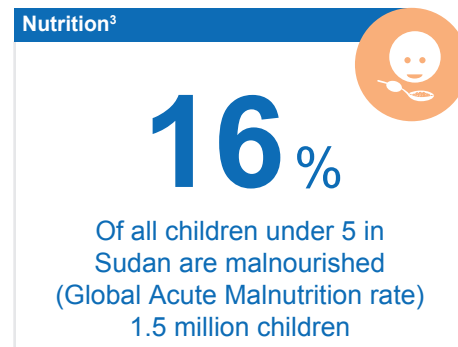

OVERVIEW

In Darfur, over two million people have been internally displaced as a result of conflict since 2003. Most of these people are still receiving humanitarian assistance. In South Kordofan and Blue Nile, over a million people have been displaced or severely affected by conflict since 2011. Flooding this year has destroyed or damaged 67,000 homes affecting 340,000 people, according to Government figures. The UN and its partners are currently targeting over 4.5 million people for humanitarian assistance.

KEY FIGURES

FUNDING: SUDAN HUMANITARIAN WORK PLAN 2013

$ 985 million
REQUESTED (US$)

47%
FUNDED

464 million
RECEIVED (US$)

Contributions (million $)⁵