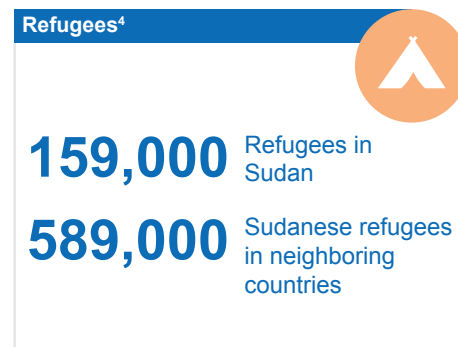

OVERVIEW

In Darfur, over two million people have been internally displaced as a result of conflict since 2003. Most of these people are still receiving humanitarian assistance. In South Kordofan and Blue Nile, over a million people have been displaced or severely affected by conflict since 2011. Flooding this year has destroyed or damaged 67,000 homes affecting 340,000 people, according to Government figures. The UN and its partners are currently targeting over 4.5 million people for humanitarian assistance.

KEY FIGURES

FUNDING: SUDAN HUMANITARIAN WORK PLAN 2013

$ 985 million
REQUESTED (US$)

47%
FUNDED

464 million
RECEIVED (US$)

Contributions (million $)⁵