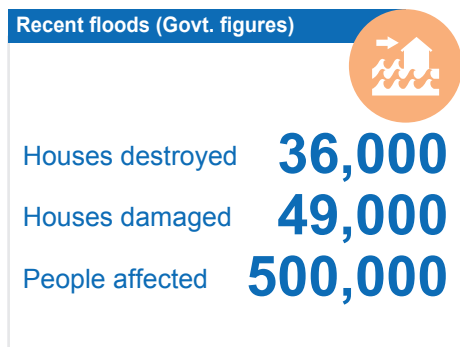

## OVERVIEW

In Darfur, over two million people have been internally displaced as a result of conflict since 2003. Most of these people are still receiving humanitarian assistance. In South Kordofan and Blue Nile, over a million people have been displaced or severely affected by conflict since 2011. Flooding this year has destroyed or damaged 67,000 homes affecting 340,000 people, according to Government figures. The UN and its partners are currently targeting over 4.5 million people for humanitarian assistance.

## KEY FIGURES

## FUNDING: SUDAN HUMANITARIAN WORK PLAN 2013

**\$ 985 million**  
REQUESTED (US\$)

**47%**  
FUNDED

**464 million**  
RECEIVED (US\$)

Requirements by sector (million \$)

Per cent funded by sector

Contributions (million \$)<sup>5</sup>