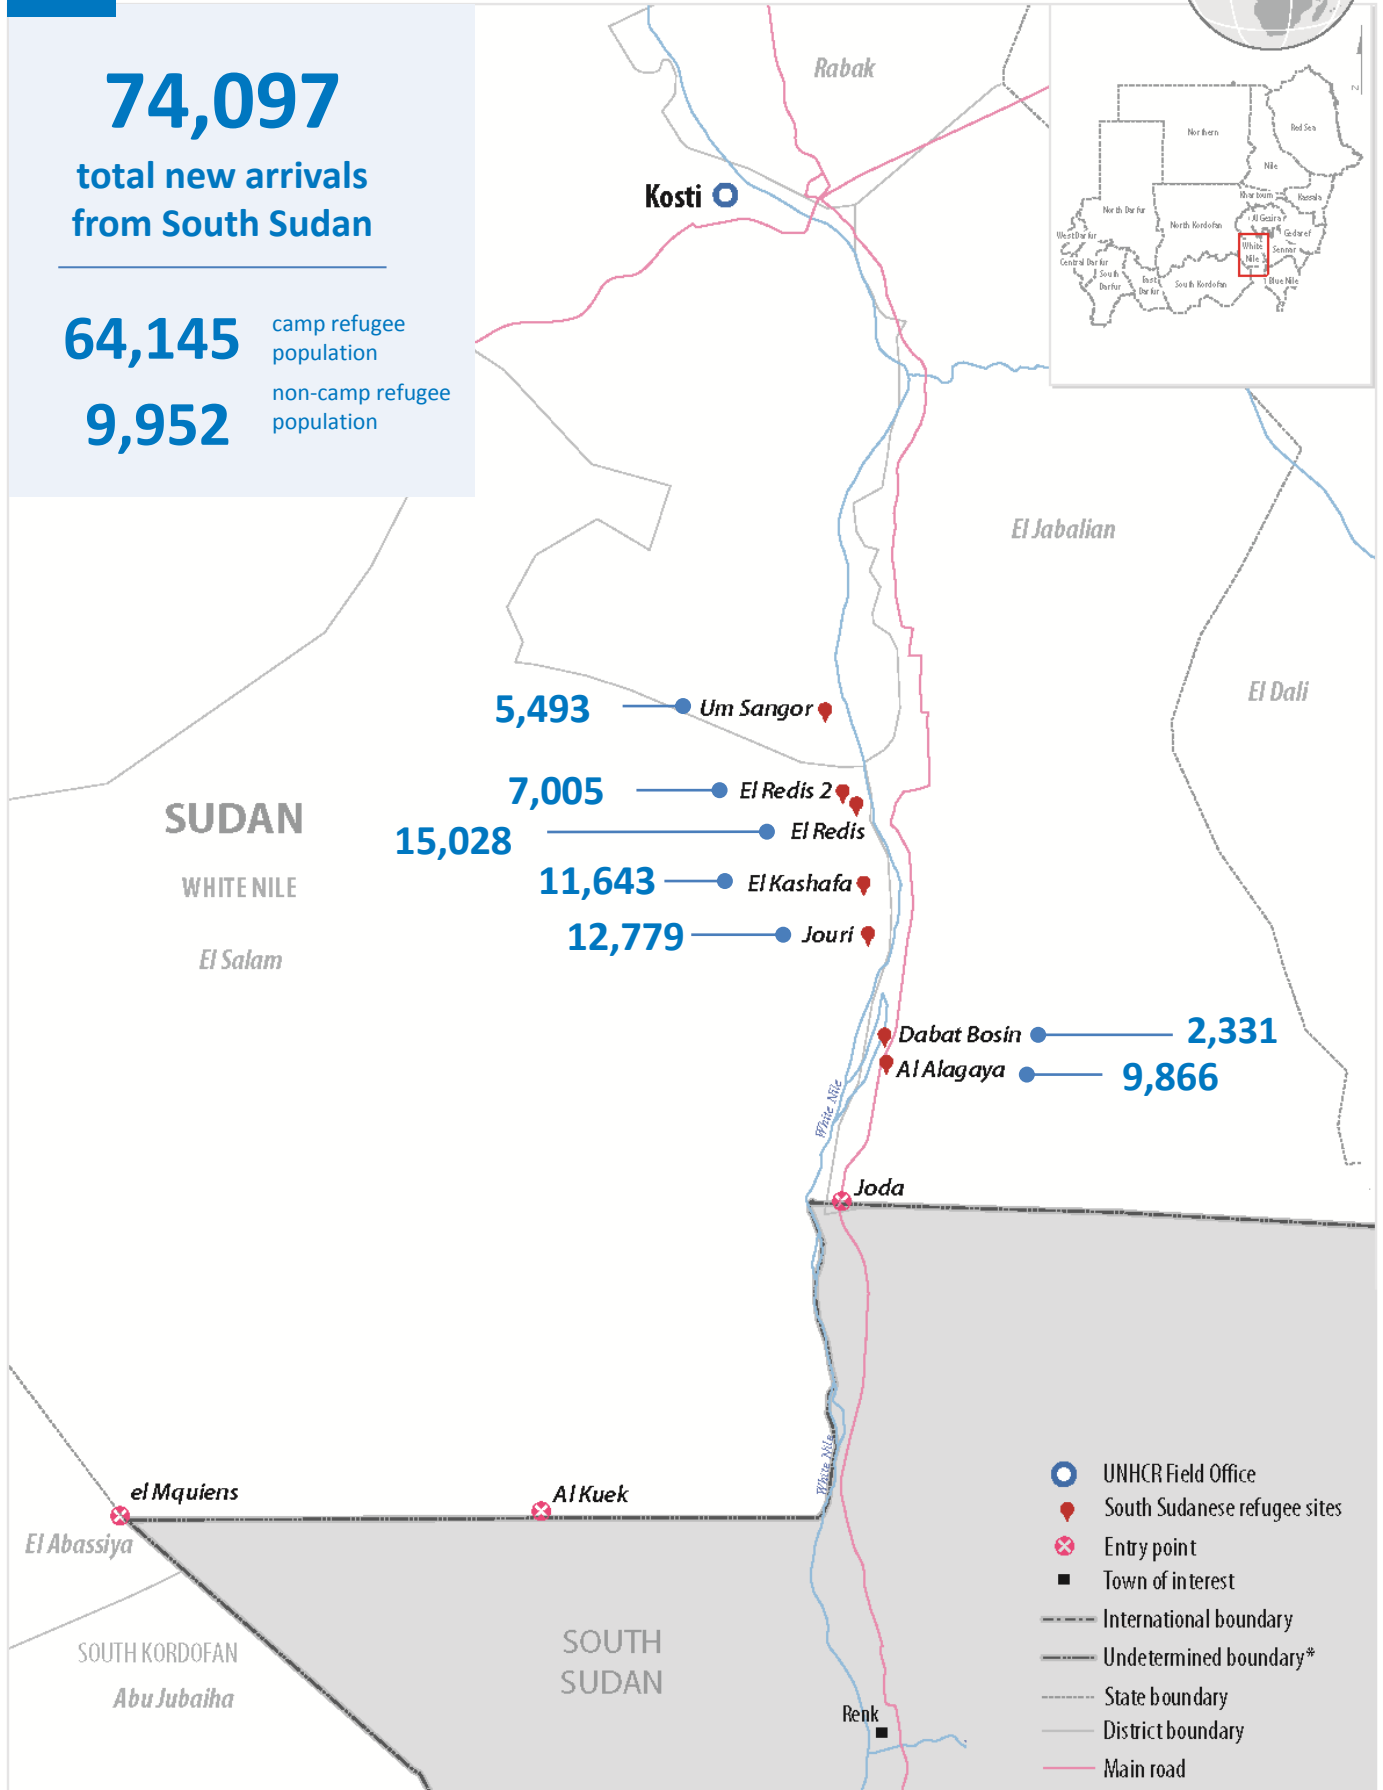

# SUDAN: White Nile State - Refugee sites hosting new arrivals from South Sudan | 15 December 2013 – 02 April 2015

**74,097**  
total new arrivals  
from South Sudan

**64,145** camp refugee  
population  
**9,952** non-camp refugee  
population

-  UNHCR Field Office
-  South Sudanese refugee sites
-  Entry point
-  Town of interest
-  International boundary
-  Undetermined boundary\*
-  State boundary
-  District boundary
-  Main road

The boundaries and names shown and the designations used on this map do not imply official endorsement or acceptance by the United Nations. \* Final boundary between the Republic of Sudan and the Republic of South Sudan has not yet been determined.