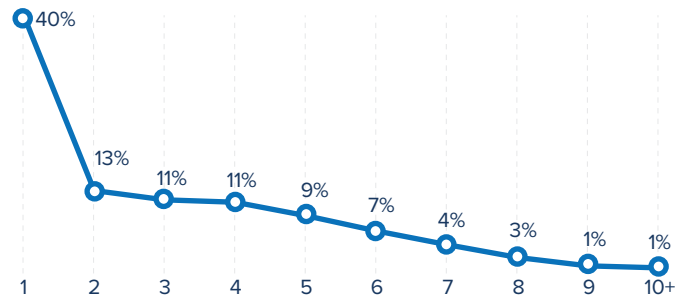

Total persons of concern refugees and asylum-seekers **1,067,353**

¹Total number of South Sudanese refugees includes UNHCR/COR registered refugees, Immigration Passport Police (IPP) registered figures and unregistered population. Additional sources estimate a total of 1.3 million South Sudanese refugees in Sudan; however, this data require verification.

²Total number of Syrian refugees includes both individuals registered by UNHCR and COR, and IPP statistics on annual arrivals and departures since 2011.

POPULATION BY STATE

The boundaries and names shown and the designations used on this map do not imply official endorsement or acceptance by the United Nations.

REGISTRATION PROGRESS

POPULATION DISTRIBUTION

FAMILY SIZE DISTRIBUTION³

AGE-GENDER BREAKDOWN³

SCHOOL-AGED CHILDREN (6-17 YRS)³

REPRODUCTIVE-AGED WOMEN/GIRLS (13-49 YRS)³

HOUSEHOLD DISTRIBUTION³

³Population distribution statistics are based on biometrically registered individuals only

MONTHLY POPULATION TRENDS (July 2019 - July 2020)