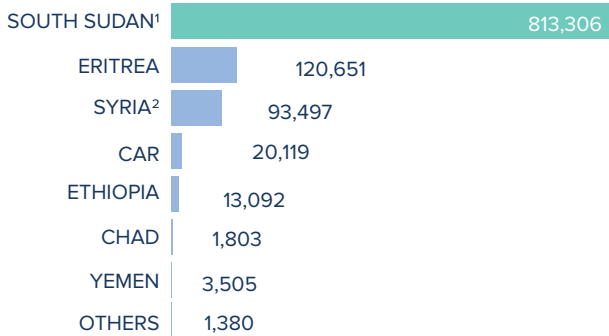

Total persons of concern refugees and asylum-seekers **1,067,353**

¹Total number of South Sudanese refugees includes UNHCR/COR registered refugees, Immigration Passport Police (IPP) registered figures and unregistered population. Additional sources estimate a total of 1.3 million South Sudanese refugees in Sudan; however, this data require verification.