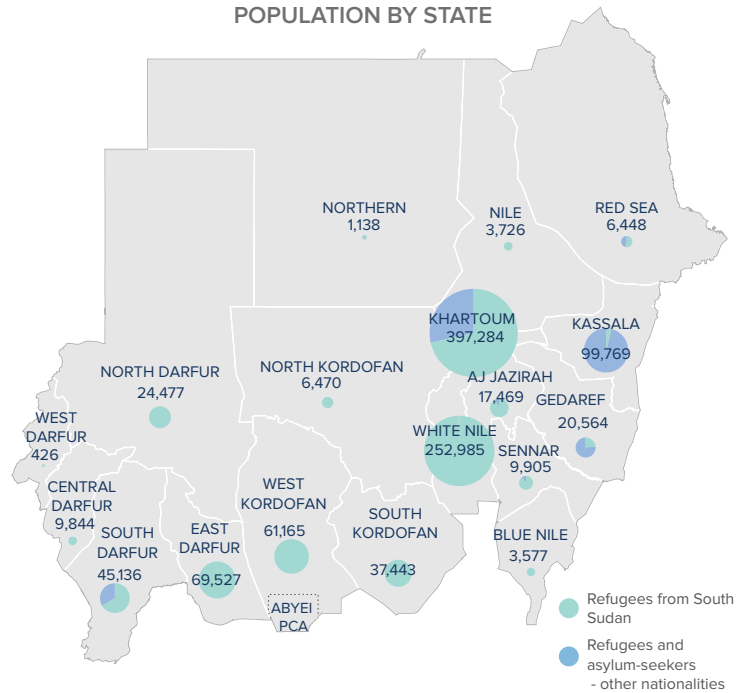

Total persons of concern refugees and asylum-seekers **1,067,353**

¹Total number of South Sudanese refugees includes UNHCR/COR registered refugees, Immigration Passport Police (IPP) registered figures and unregistered population. Additional sources estimate a total of 1.3 million South Sudanese refugees in Sudan; however, this data require verification.

²Total number of Syrian refugees includes both individuals registered by UNHCR and COR, and IPP statistics on annual arrivals and departures since 2011.

POPULATION BY STATE

The boundaries and names shown and the designations used on this map do not imply official endorsement or acceptance by the United Nations.

REGISTRATION PROGRESS

POPULATION DISTRIBUTION

FAMILY SIZE DISTRIBUTION³

AGE-GENDER BREAKDOWN³

SCHOOL-AGED CHILDREN (6-17 YRS)³

REPRODUCTIVE-AGED WOMEN/GIRLS (13-49 YRS)³

HOUSEHOLD DISTRIBUTION³

³Population distribution statistics are based on biometrically registered individuals only

MONTHLY POPULATION TRENDS (July 2019 - July 2020)