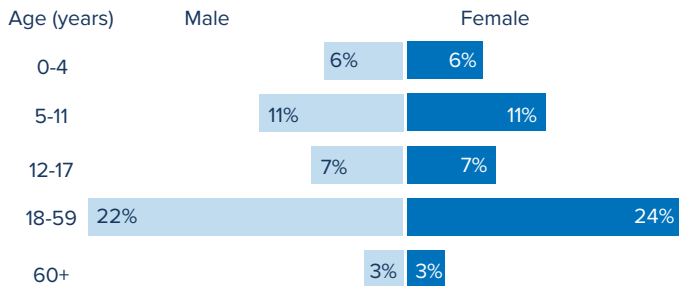

REGISTRATION PROGRESS

POPULATION DISTRIBUTION

FAMILY SIZE DISTRIBUTION³

AGE-GENDER BREAKDOWN³

SCHOOL-AGED CHILDREN (6-17 YRS)³

REPRODUCTIVE-AGED WOMEN/GIRLS (13-49 YRS)³

HOUSEHOLD DISTRIBUTION³

³Population distribution statistics are based on biometrically registered individuals only

MONTHLY POPULATION TRENDS (July 2019 - July 2020)