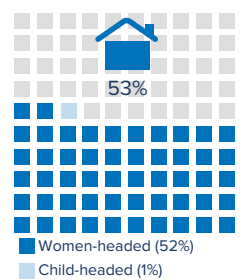

Total persons of concern refugees and asylum-seekers **1,067,353**

¹Total number of South Sudanese refugees includes UNHCR/COR registered refugees, Immigration Passport Police (IPP) registered figures and unregistered population. Additional sources estimate a total of 1.3 million South Sudanese refugees in Sudan; however, this data require verification.

REGISTRATION PROGRESS

POPULATION DISTRIBUTION

FAMILY SIZE DISTRIBUTION³

AGE-GENDER BREAKDOWN³

SCHOOL-AGED CHILDREN (6-17 YRS)³

REPRODUCTIVE-AGED WOMEN/GIRLS (13-49 YRS)³

HOUSEHOLD DISTRIBUTION³

³Population distribution statistics are based on biometrically registered individuals only

MONTHLY POPULATION TRENDS (July 2019 - July 2020)