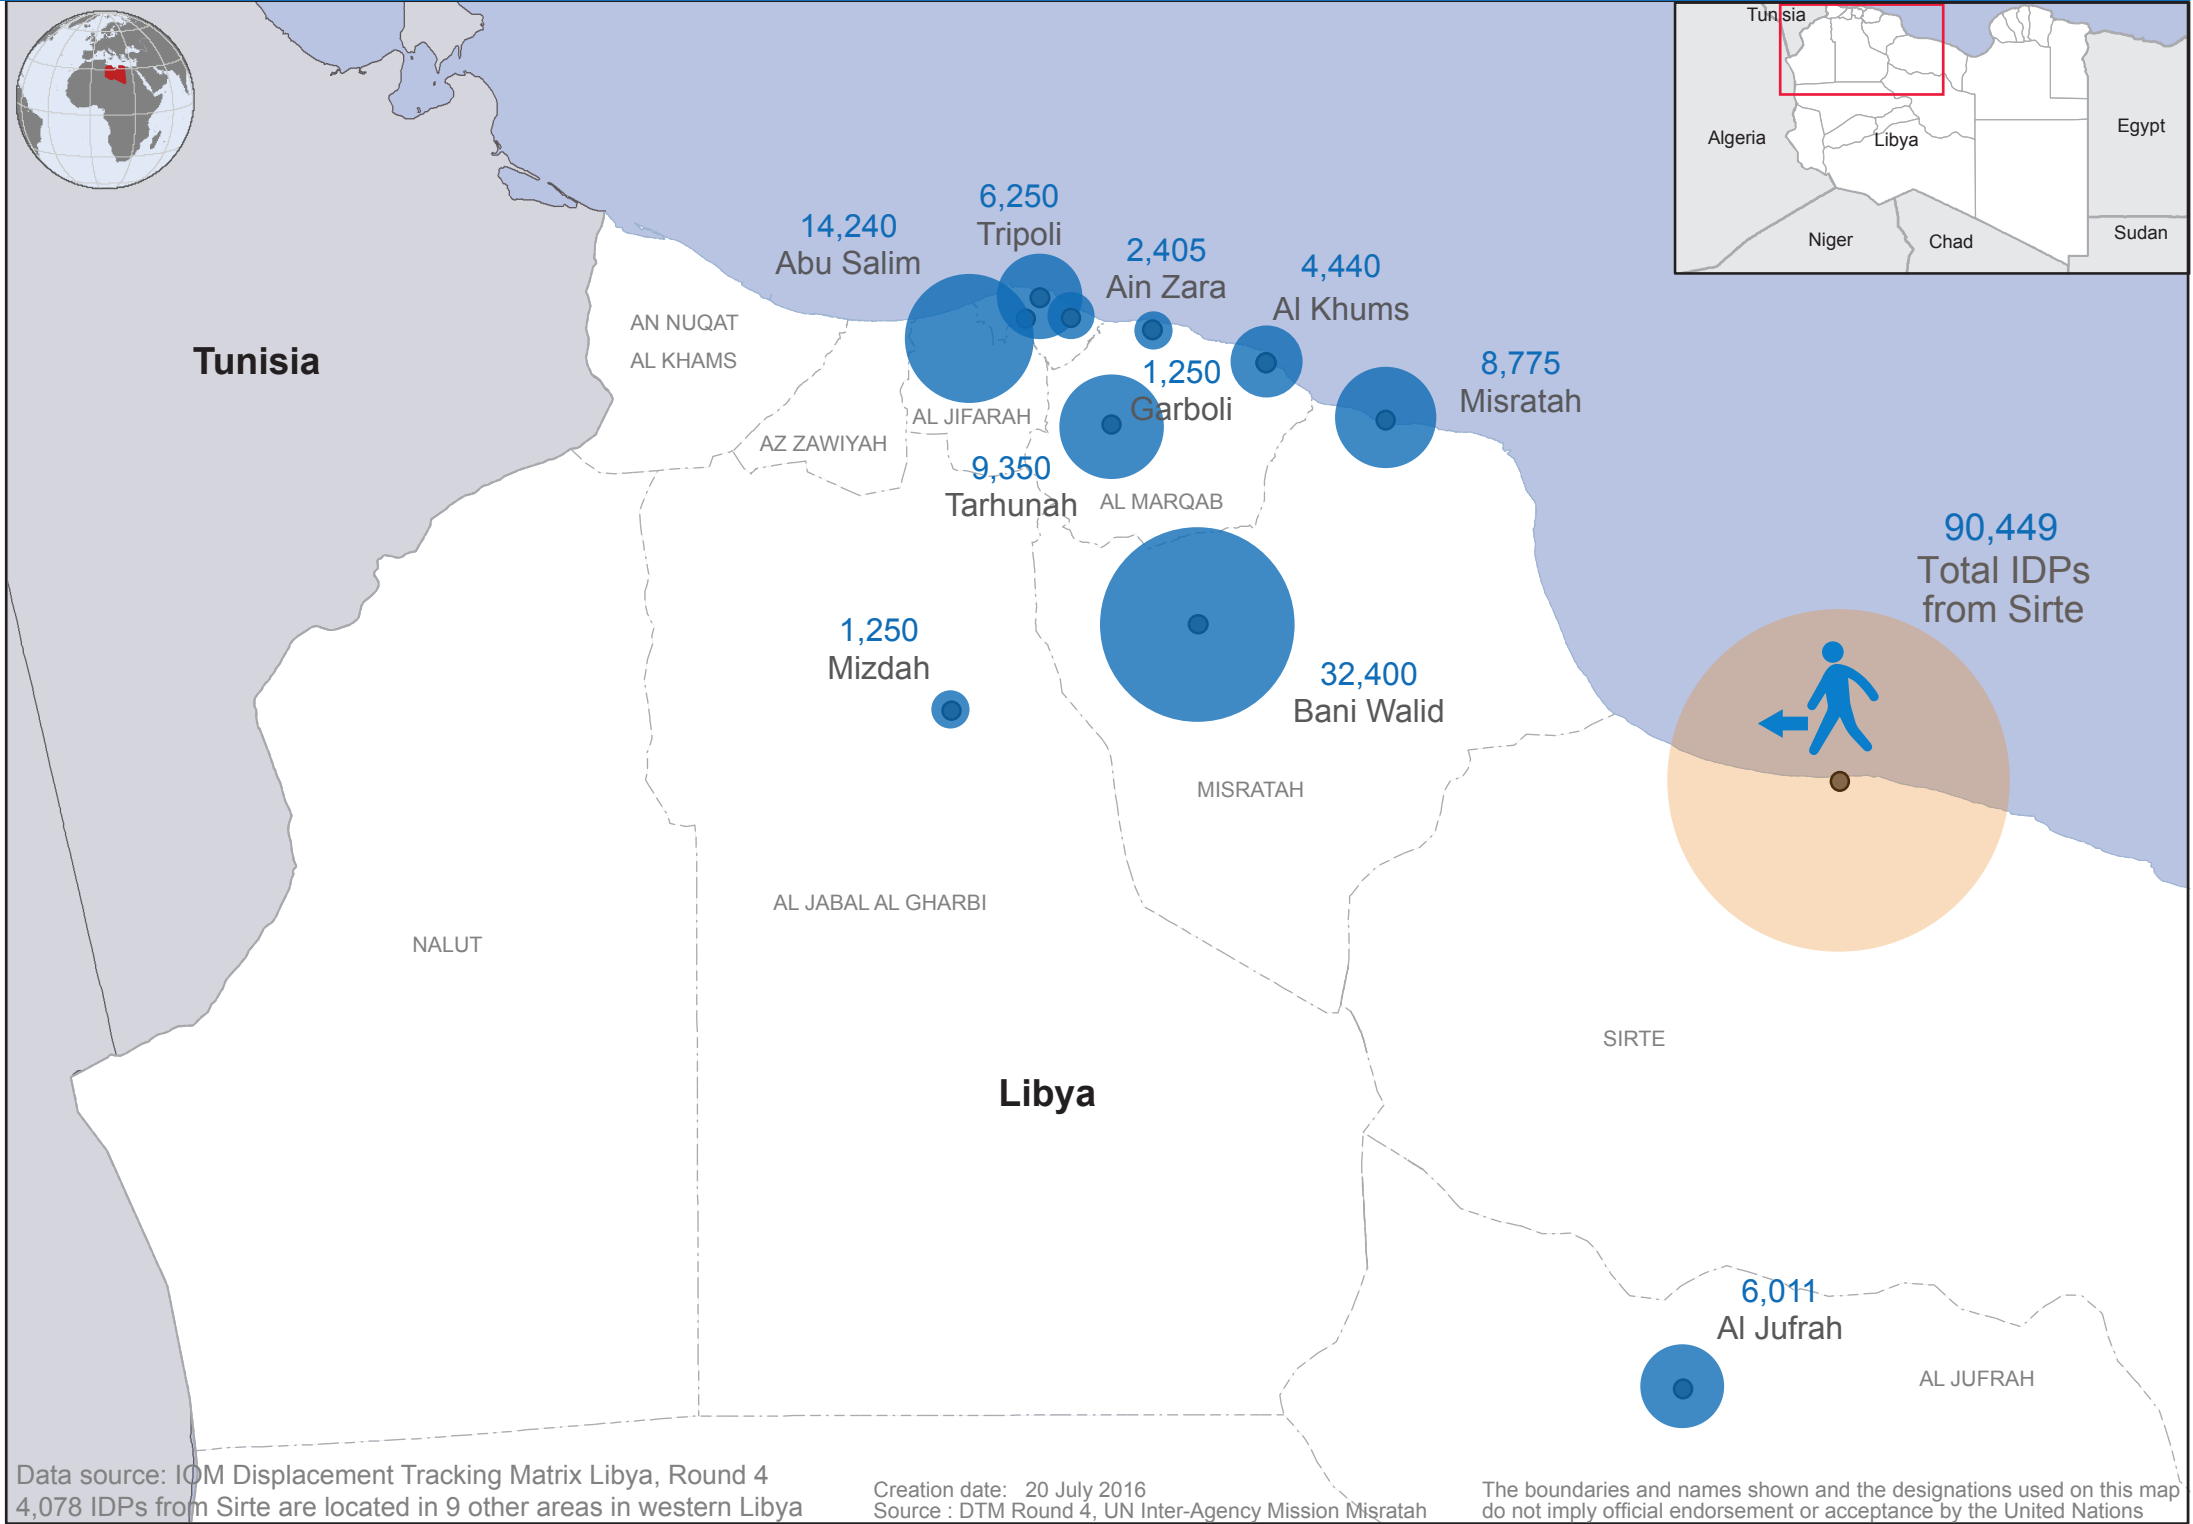

Sirte displacement: Top ten host communities (as of July 2016)

Data source: IOM Displacement Tracking Matrix Libya, Round 4
 4,078 IDPs from Sirte are located in 9 other areas in western Libya

Creation date: 20 July 2016
 Source: DTM Round 4, UN Inter-Agency Mission Misratah

The boundaries and names shown and the designations used on this map do not imply official endorsement or acceptance by the United Nations