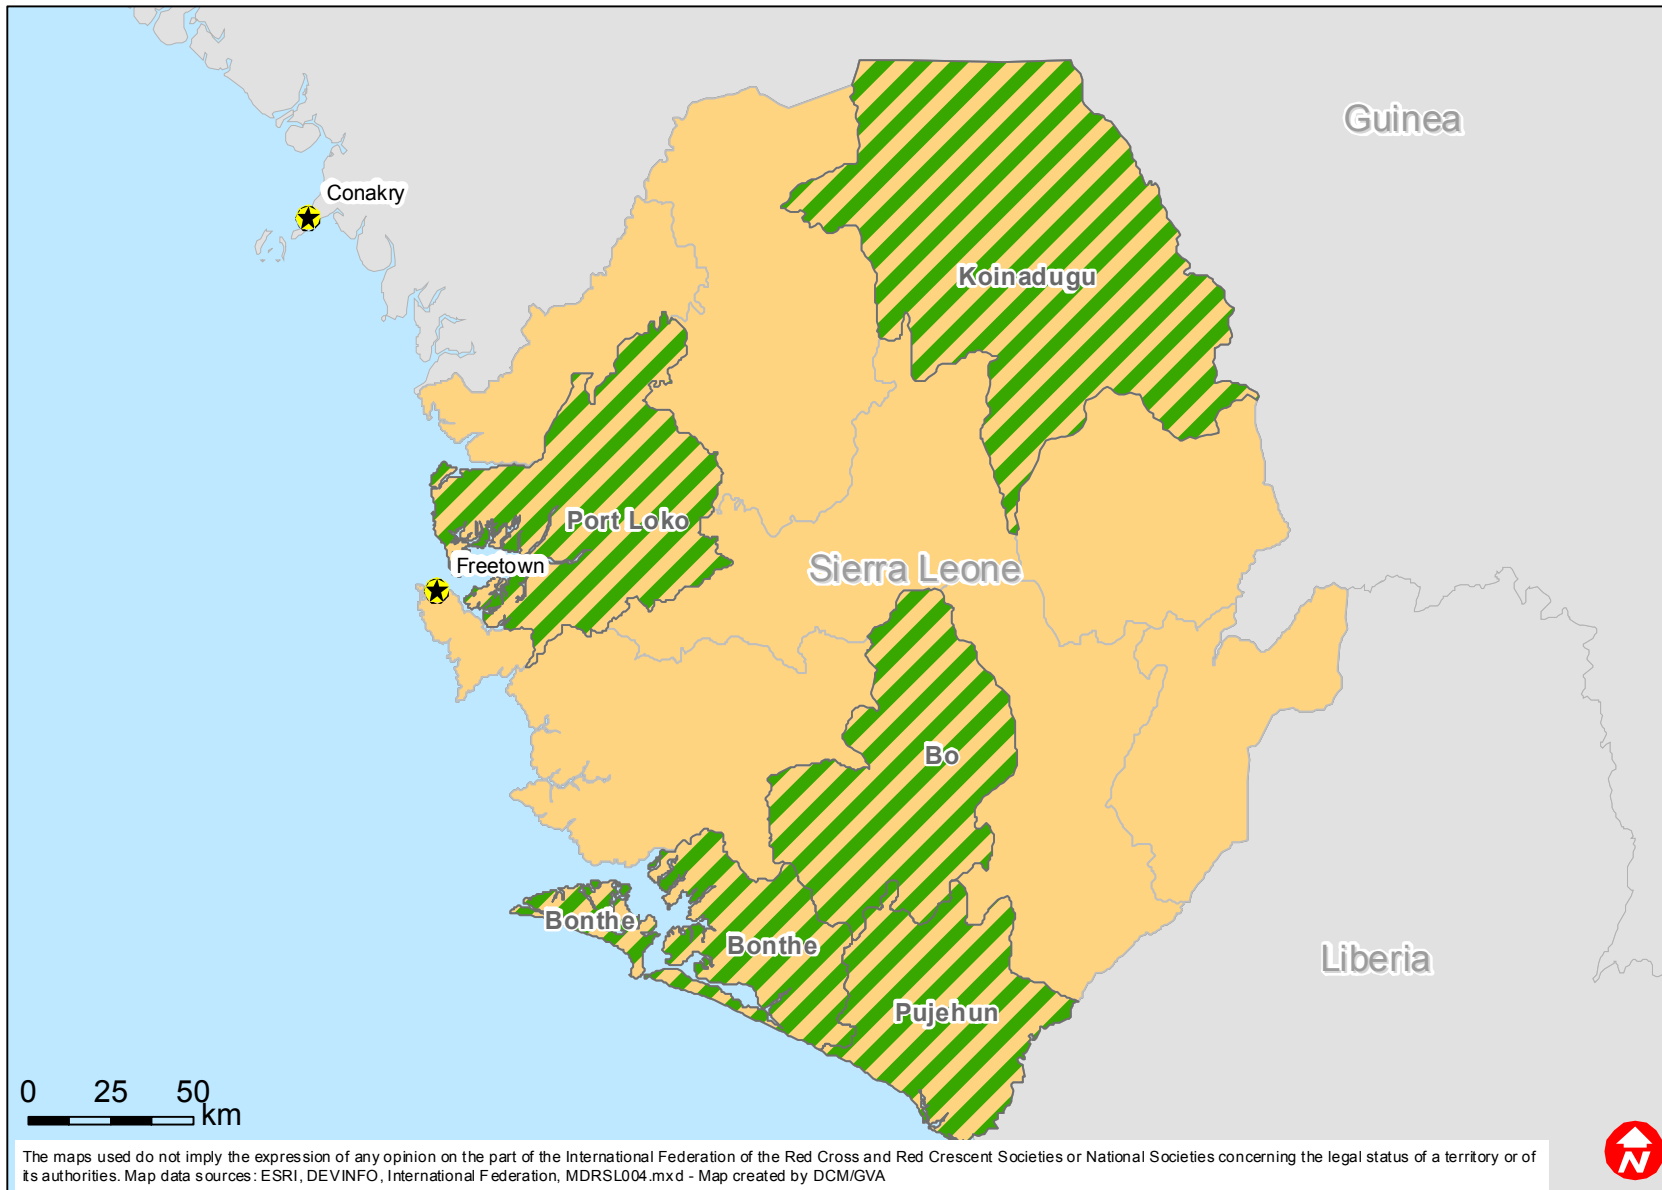

# Sierra Leone: Fire

 Affected districts

0 25 50 km