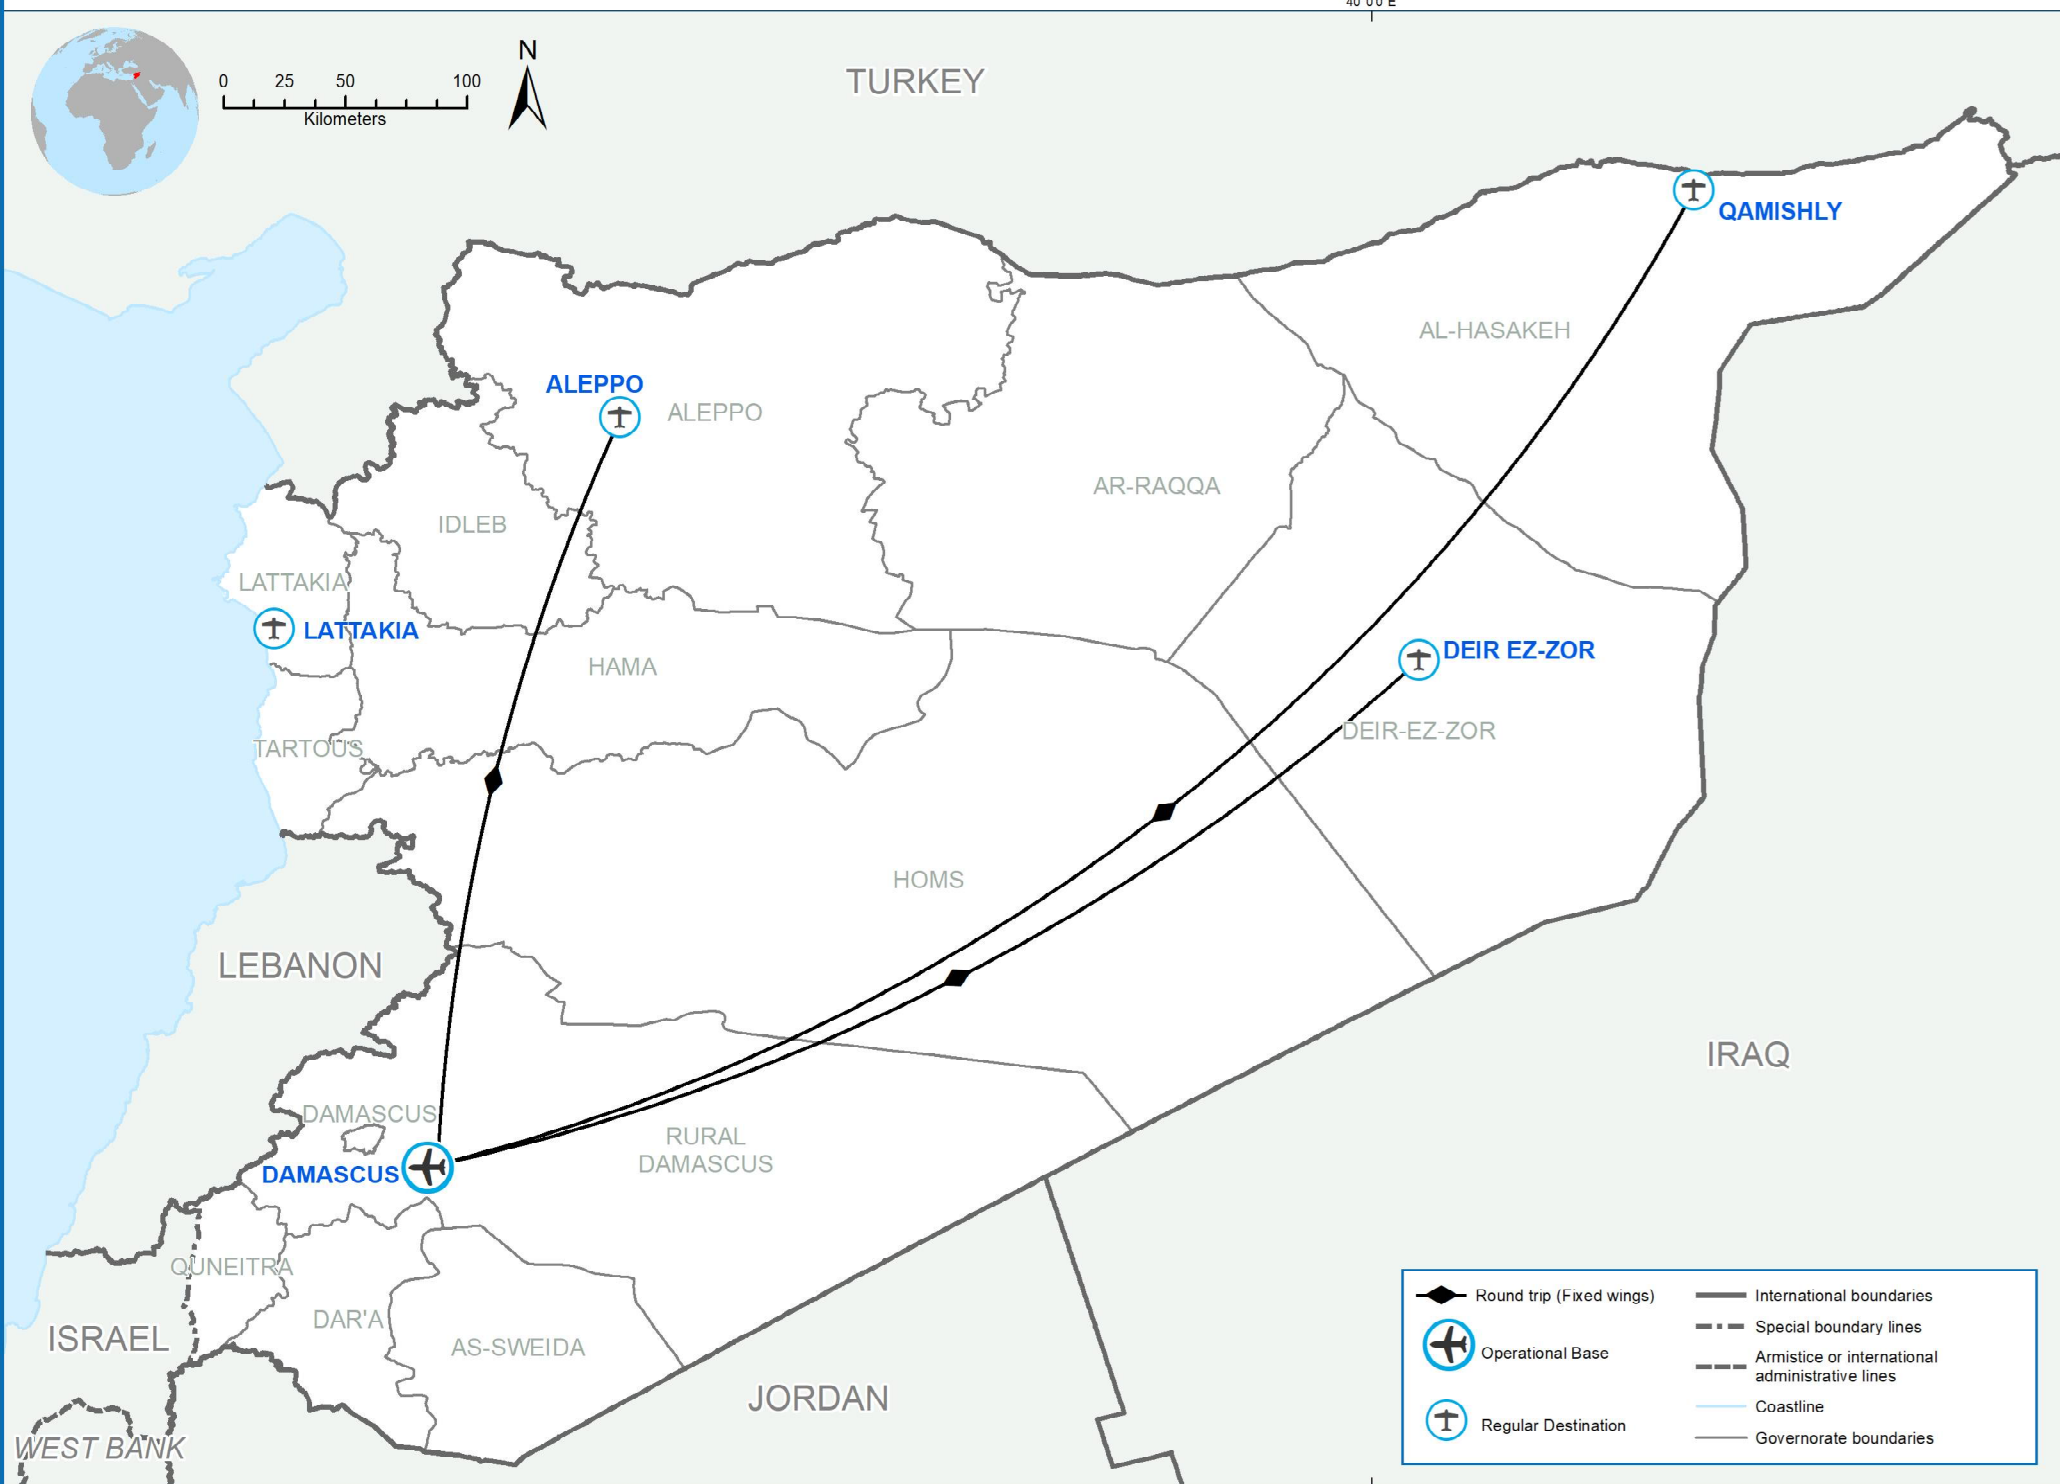

40°00'E

Round trip (Fixed wings)	International boundaries
Operational Base	Special boundary lines
Regular Destination	Armistice or international administrative lines
	Coastline
	Governorate boundaries

SAVING LIVES  
CHANGING LIVES