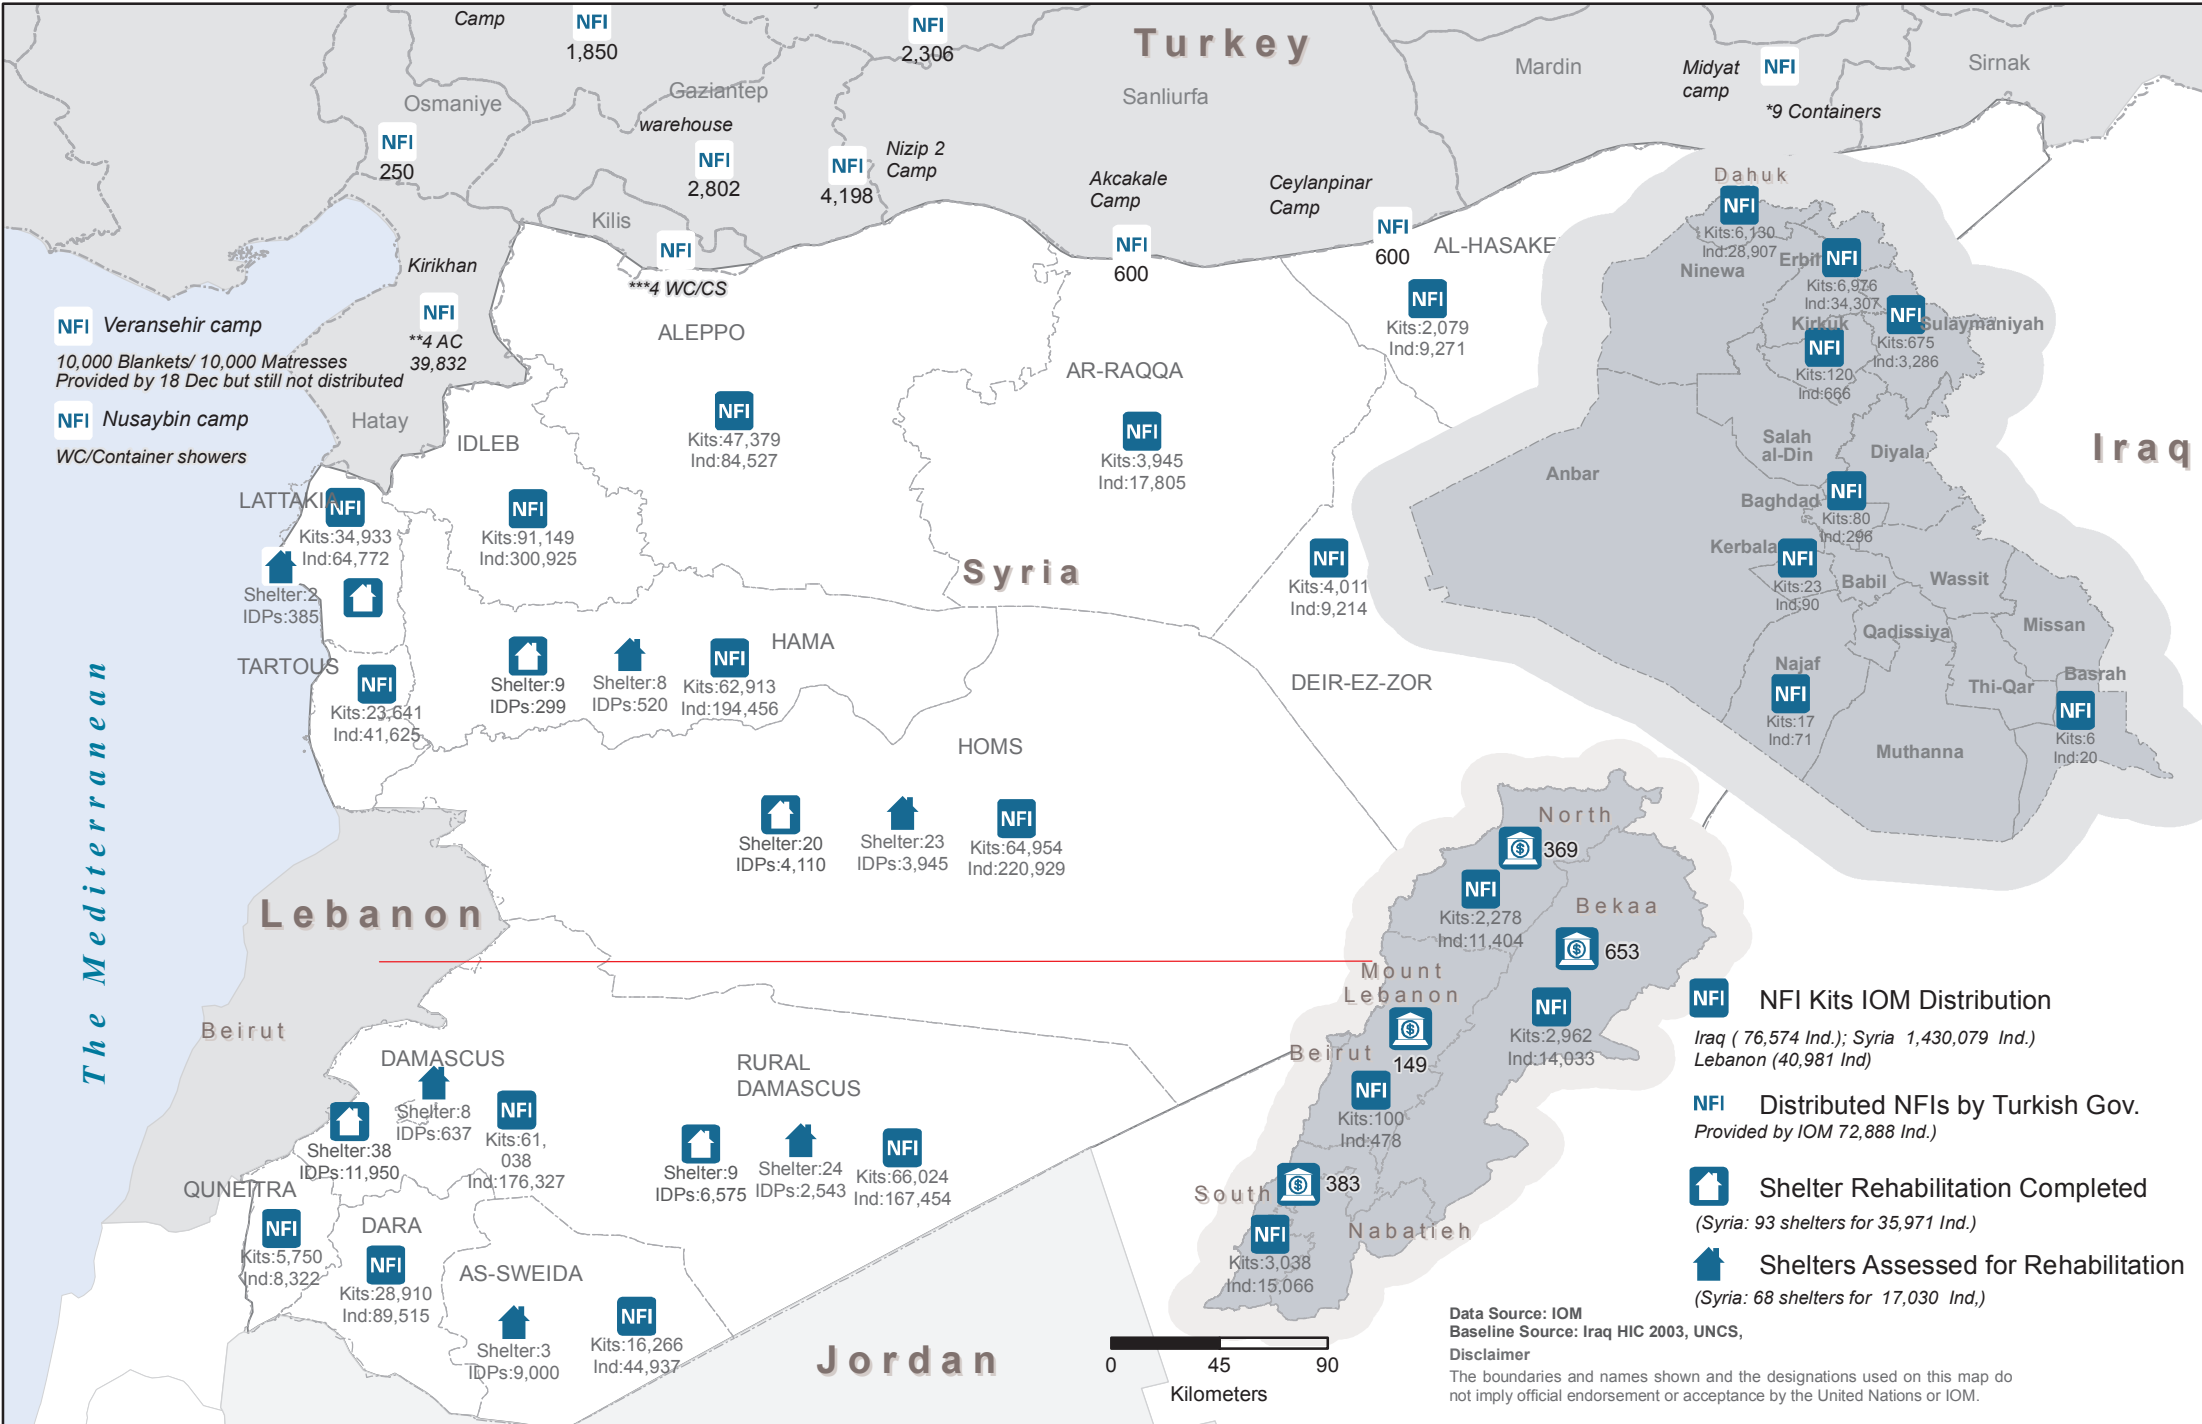

# Syria Crisis: IOM Regional Response – NFI and Shelter Assistance

(from January 2013 to 12 May 2014)

**NFI Veransehri camp**  
10,000 Blankets/ 10,000 Mattresses  
Provided by 18 Dec but still not distributed

**NFI Nusaybin camp**  
WC/Container showers

The Mediterranean

Data Source: IOM  
Baseline Source: Iraq HIC 2003, UNCS,  
Disclaimer  
The boundaries and names shown and the designations used on this map do not imply official endorsement or acceptance by the United Nations or IOM.