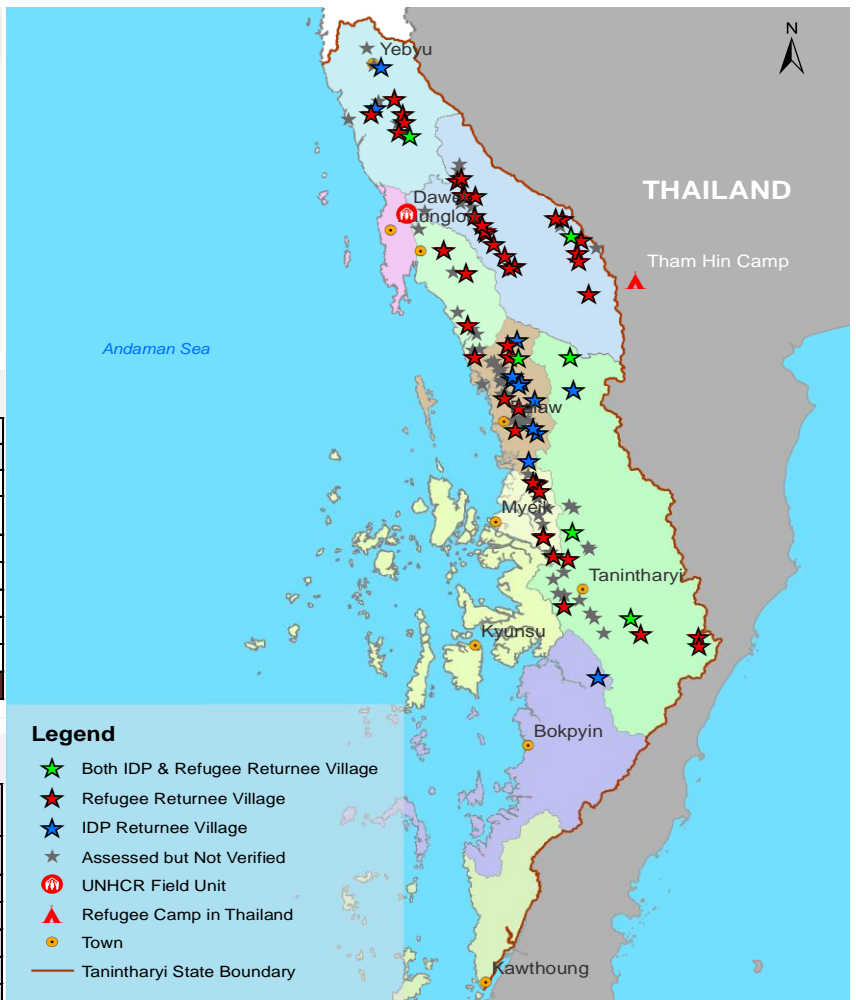

Return Assessments - Tanintharyi Region

Myanmar South East Operation - UNHCR Hpa-An

30 November 2017

Background information

Since June 2013, UNHCR has been piloting a system to assess spontaneous returns in the Southeast of Myanmar, a process that may start in the absence of an organized Voluntary Repatriation operation. A **verified return village**, therefore, is a village where UNHCR field staff have confirmed there are refugees and/or IDPs who have returned since January 2012 with the intention of remaining permanently. During the assessments, communities are also asked whether their village is a **refugee village of origin**, by definition a village that is home to people residing in a refugee camp in Thailand. A village where UNHCR completes an assessment can be both a verified return village and a refugee village of origin, as the two are not mutually exclusive.

Using a "do no harm" approach based around community level discussion, the return assessment collect information about the patterns and needs of returnees in the Southeast. The project does not, however, attempt to represent the total number of returnees in a state, or the region as a whole. The returnee monitoring project has been underway in Kayah State, Mon State and Tanintharyi Region since June 2013, and expanded to Kayin State in December 2013.

Total Assessments	127
Verified Return Villages	64
Refugee Villages of Origin	81

Verified Return Villages by Township

No. of Returnees in assessed villages by Township

Township	IDP Returnee		Refugee Returnee	
	HH	Individuals	HH	Individuals
Dawei	10	40	184	566
Myeik	0	0	13	55
Palaw	587	3344	29	85
Tanintharyi	108	581	201	559
Thayetchaung	0	0	5	9
Bokpyin	26	173	0	0
Yebyu	51	224	13	30
Grand Total	782	4362	445	1304

Legend

- ★ Both IDP & Refugee Returnee Village
- ★ Refugee Returnee Village
- ★ IDP Returnee Village
- ★ Assessed but Not Verified
- 📍 UNHCR Field Unit
- ▲ Refugee Camp in Thailand
- Town
- Tanintharyi State Boundary