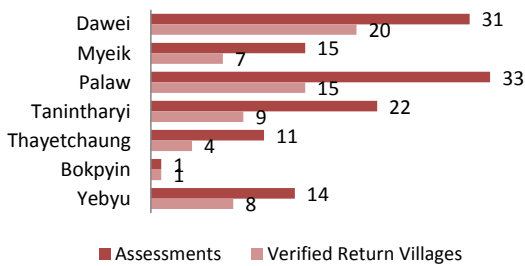

Myanmar South East Operation - UNHCR Hpa-An

30 November 2017

Background information

Since June 2013, UNHCR has been piloting a system to assess spontaneous returns in the Southeast of Myanmar, a process that may start in the absence of an organized Voluntary Repatriation operation. A **verified return village**, therefore, is a village where UNHCR field staff have confirmed there are refugees and/or IDPs who have returned since January 2012 with the intention of remaining permanently. During the assessments, communities are also asked whether their village is a **refugee village of origin**, by definition a village that is home to people residing in a refugee camp in Thailand. A village where UNHCR completes an assessment can be both a verified return village and a refugee village of origin, as the two are not mutually exclusive.

Using a "do no harm" approach based around community level discussion, the return assessment collect information about the patterns and needs of returnees in the Southeast. The project does not, however, attempt to represent the total number of returnees in a state, or the region as a whole. The returnee monitoring project has been underway in Kayah State, Mon State and Tanintharyi Region since June 2013, and expanded to Kayin State in December 2013.

Total Assessments	127
Verified Return Villages	64
Refugee Villages of Origin	81

Verified Return Villages by Township