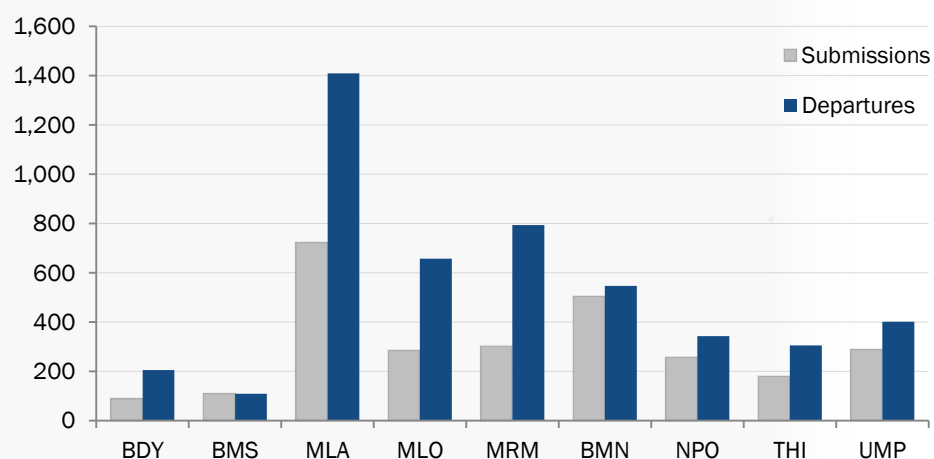

## Resettlement Figures 2005-2016

Total number of submissions **131,920**

Total number of departures **105,598**

## Resettlement Progress in 2016

Total number of submissions **2,746**

Total number of departures **4,770**

Total Verified Refugee Population\* **102,777**  
November 2016

\* Verification Exercise conducted from Jan-Apr 2015 and subsequent data changes to-date

## Resettlement of Myanmar Refugees by location in 2016

## Main destinations in 2016