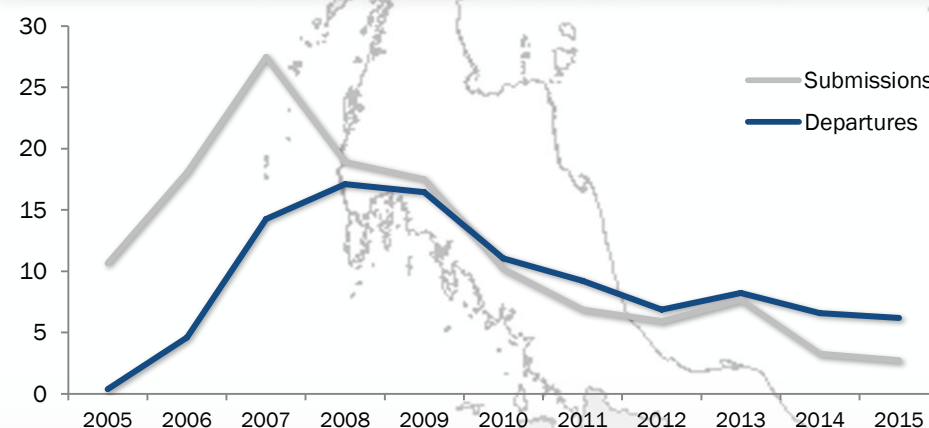

Resettlement overview from 2005 - 2015 (in thousands)