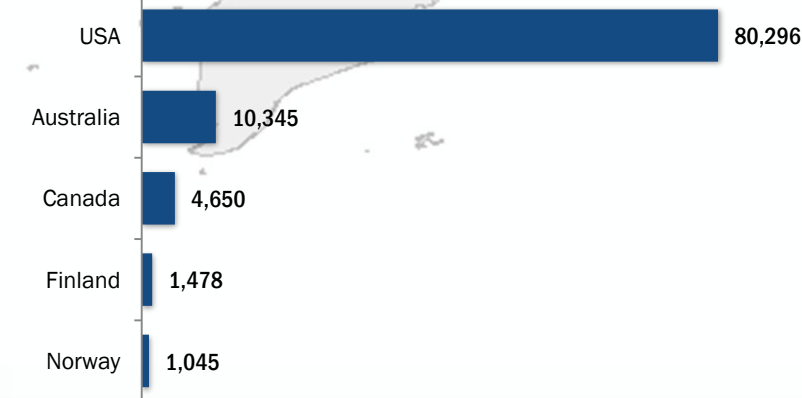

Main destinations from 2005-2015

Source: UNHCR proGres database

For more information, contact: imumaesot@unhcr.org
www.commonservice.info