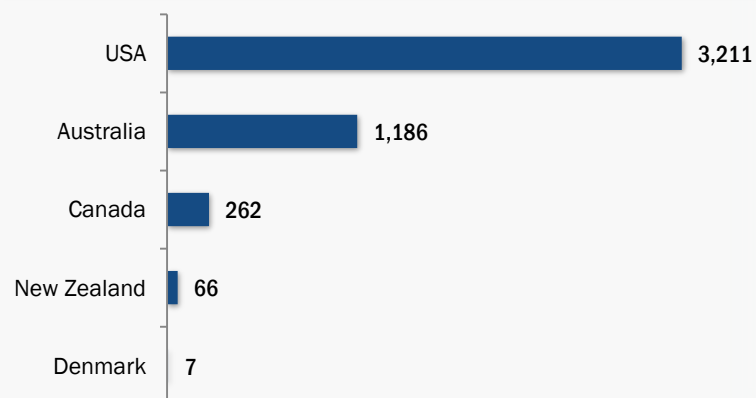

## Resettlement Figures 2005-2016

Total number of submissions **131,920**

Total number of departures **105,598**

## Resettlement Progress in 2016

Total number of submissions **2,746**

Total number of departures **4,770**

Total Verified Refugee Population\* **102,777**  
November 2016

\* Verification Exercise conducted from Jan-Apr 2015 and subsequent data changes to-date

## Resettlement of Myanmar Refugees by location in 2016

## Main destinations in 2016