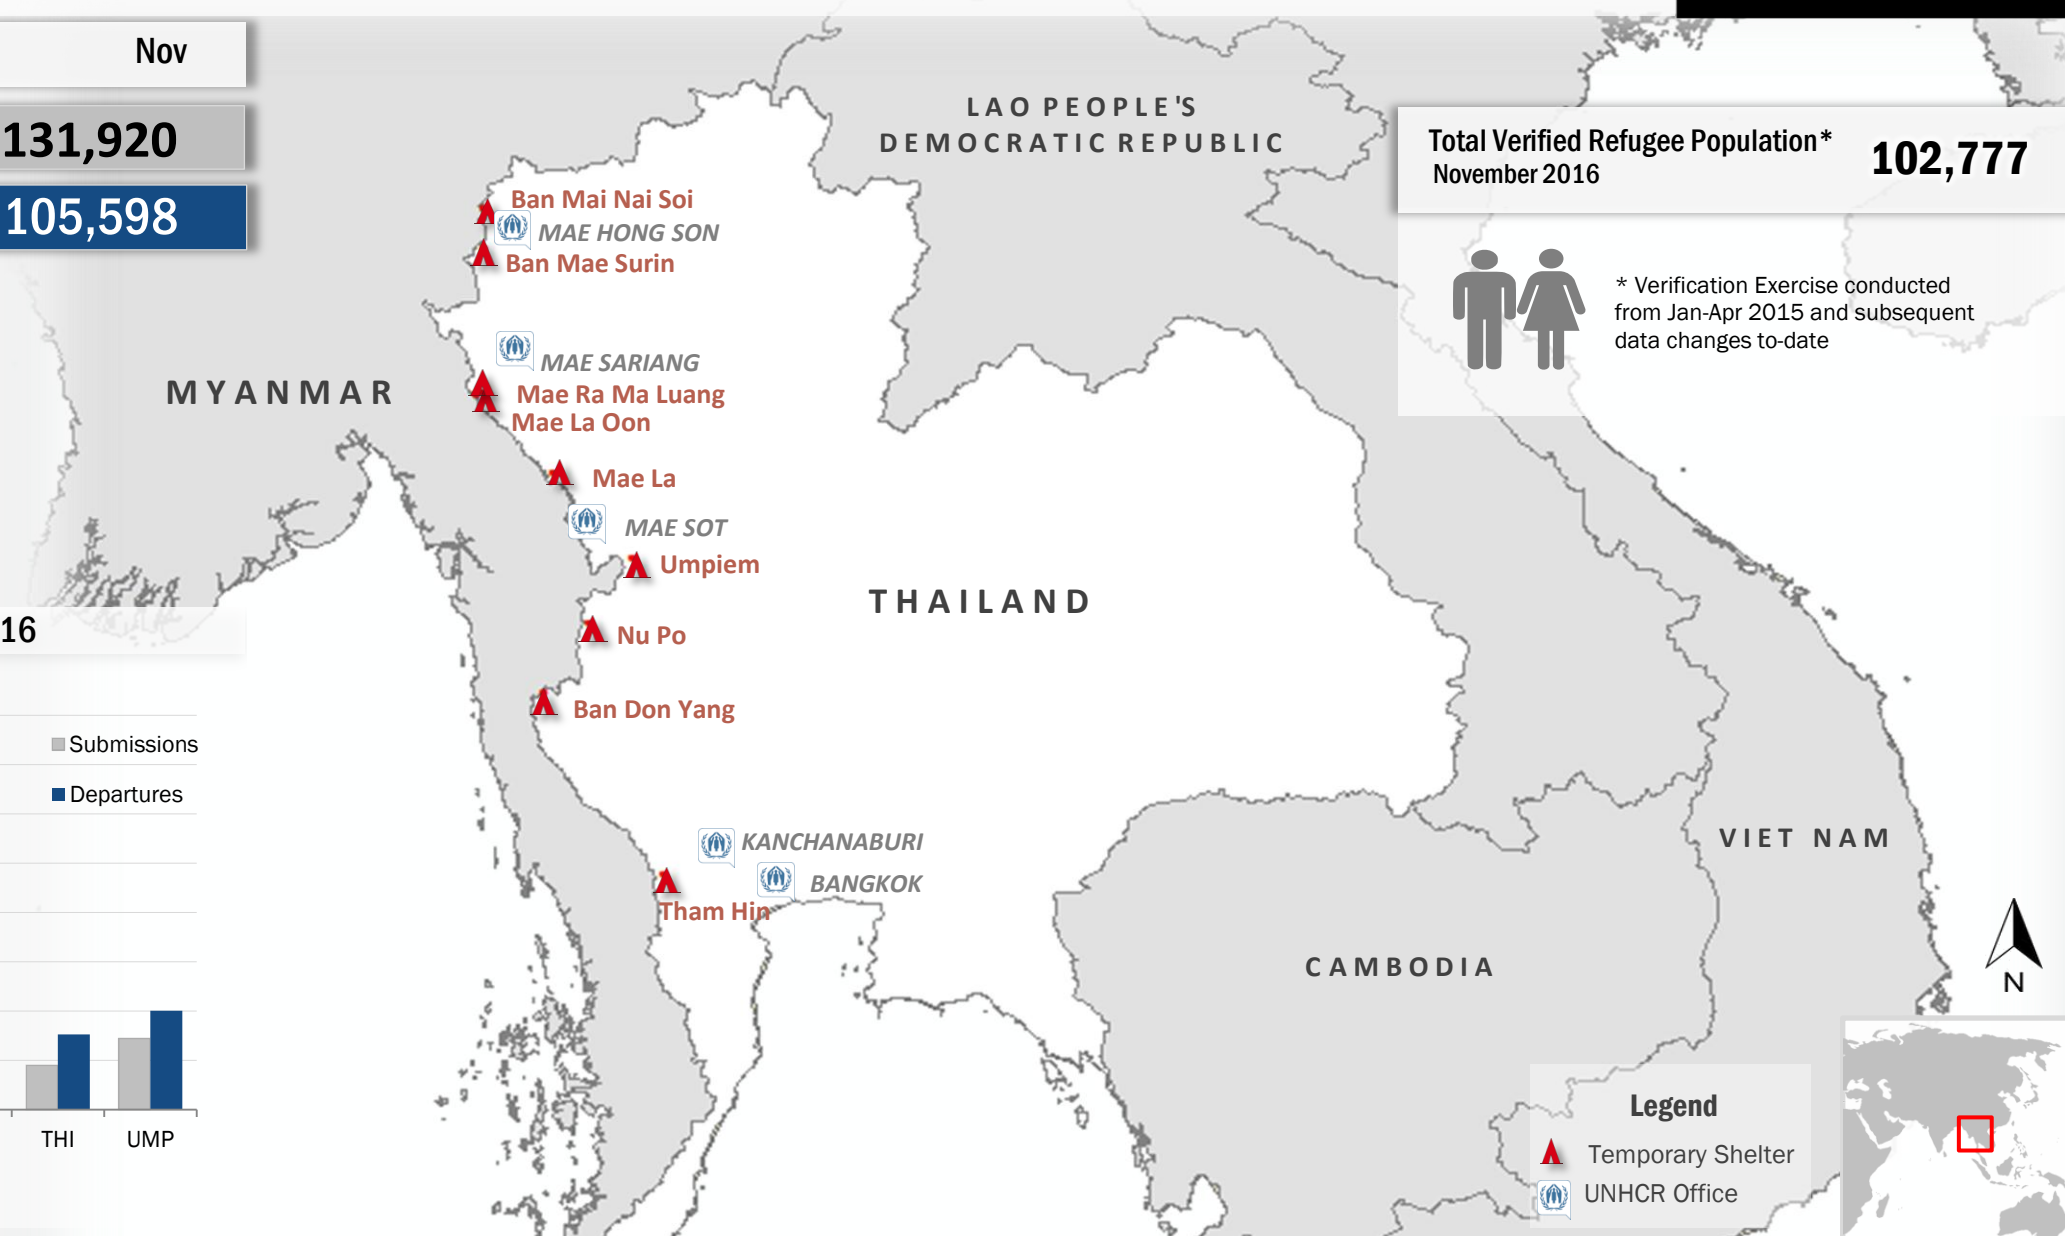

## Resettlement Figures 2005-2016

Total number of submissions **131,920**

Total number of departures **105,598**

## Resettlement Progress in 2016

Total number of submissions **2,746**

Total number of departures **4,770**

Total Verified Refugee Population\* **102,777**  
November 2016

\* Verification Exercise conducted from Jan-Apr 2015 and subsequent data changes to-date

## Main destinations in 2016

## Resettlement overview from 2005 - 2015 (in thousands)